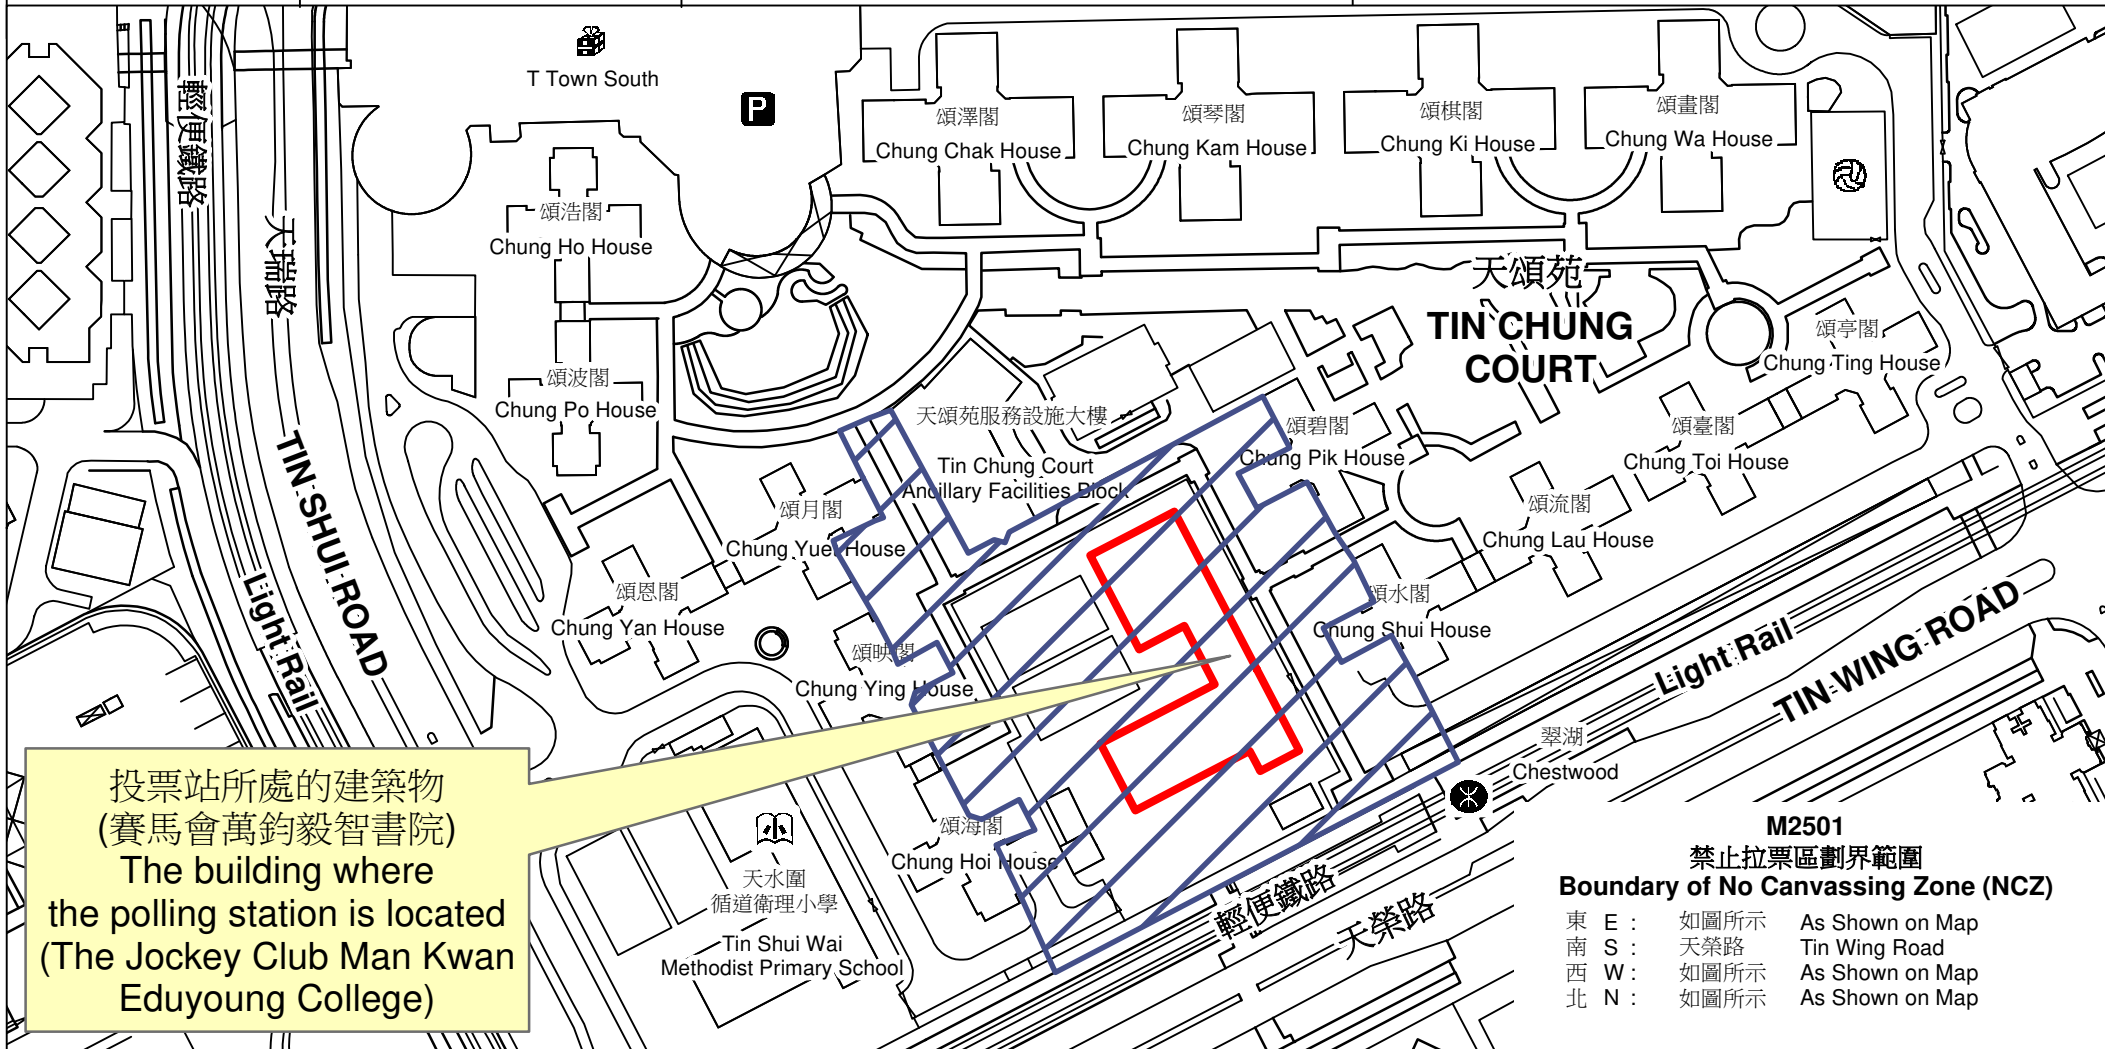

投票站位置圖和禁止拉票區 Polling Station - Location Plan & No Canvassing Zone

| 投票站編號 Polling Station Code | 區議會名稱 Name of District Council | 2023年區議會一般選舉區議會地方選區代號及名稱 Code & Name of District Council Geographical Constituency for 2023 District Council Ordinary Election | 名稱及地址 Name & Address |
|-------------------------------|-----------------------------------|---|--|
| M2501 | 元朗 YUEN LONG | M4 天水圍北 TIN SHUI WAI NORTH | 賽馬會萬鈞毅智書院 新界元朗天水圍天榮路5號地下 The Jockey Club Man Kwan Eduyoung College G/F, 5 Tin Wing Road, Tin Shui Wai, Yuen Long, New Territories |

投票站所處的建築物
(賽馬會萬鈞毅智書院)
The building where
the polling station is located
(The Jockey Club Man Kwan
Eduyoung College)

M2501
禁止拉票區劃界範圍
Boundary of No Canvassing Zone (NCZ)

| | | |
|-------|------|-----------------|
| 東 E : | 如圖所示 | As Shown on Map |
| 南 S : | 天榮路 | Tin Wing Road |
| 西 W : | 如圖所示 | As Shown on Map |
| 北 N : | 如圖所示 | As Shown on Map |

 禁止拉票區
No Canvassing Zone