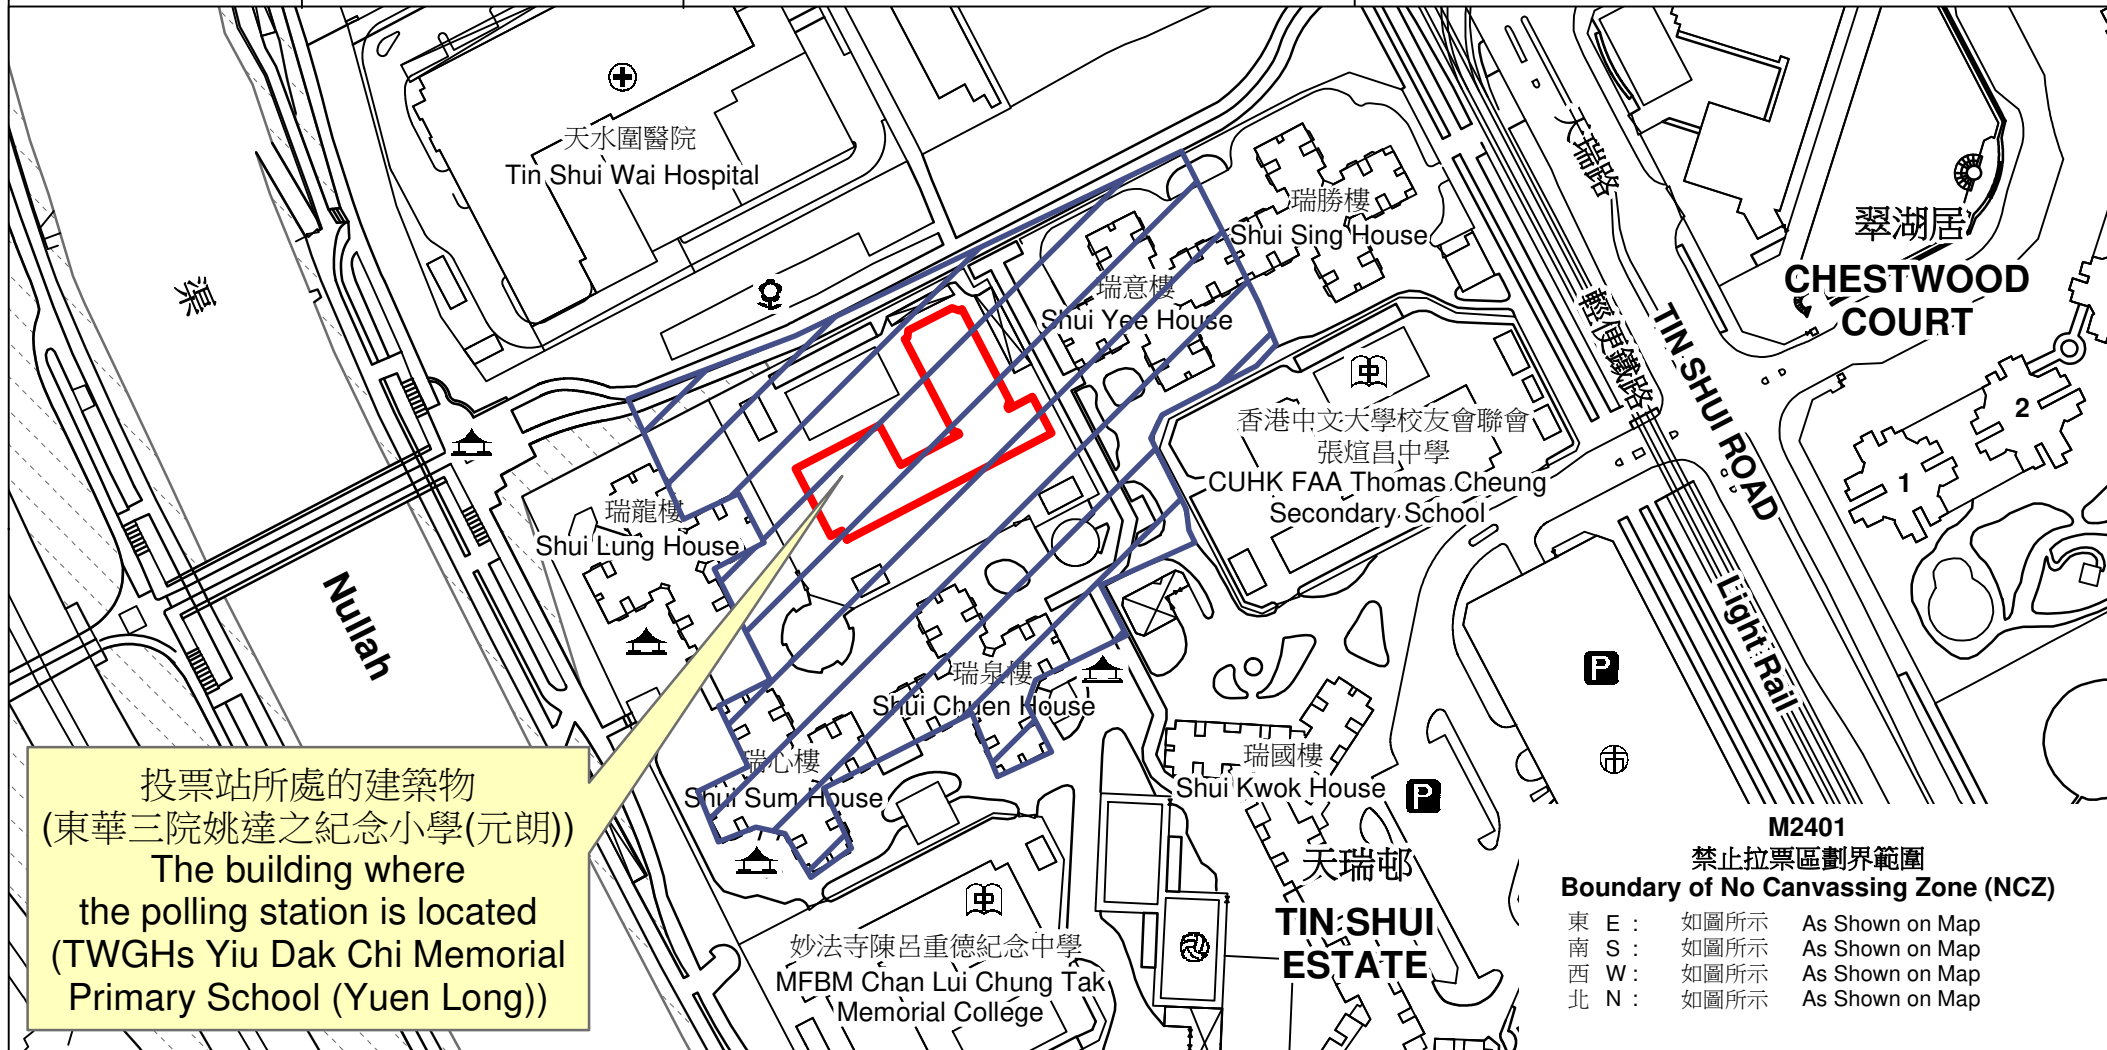

投票站位置圖和禁止拉票區 Polling Station - Location Plan & No Canvassing Zone

投票站編號 Polling Station Code	區議會名稱 Name of District Council	2023年區議會一般選舉區議會地方選區代號及名稱 Code & Name of District Council Geographical Constituency for 2023 District Council Ordinary Election	名稱及地址 Name & Address
M2401	元朗 YUEN LONG	M4 天水圍北 TIN SHUI WAI NORTH	東華三院姚達之紀念小學(元朗) 新界元朗天水圍天瑞邨第1期屋邨小學地下 TWGHs Yiu Dak Chi Memorial Primary School (Yuen Long) G/F, Estate Primary School, Phase 1, Tin Shui Estate, Tin Shui Wai, Yuen Long, New Territories

投票站所處的建築物
 (東華三院姚達之紀念小學(元朗))
 The building where
 the polling station is located
 (TWGHs Yiu Dak Chi Memorial
 Primary School (Yuen Long))

M2401
禁止拉票區劃界範圍
Boundary of No Canvassing Zone (NCZ)

東 E :	如圖所示	As Shown on Map
南 S :	如圖所示	As Shown on Map
西 W :	如圖所示	As Shown on Map
北 N :	如圖所示	As Shown on Map

 禁止拉票區
 No Canvassing Zone