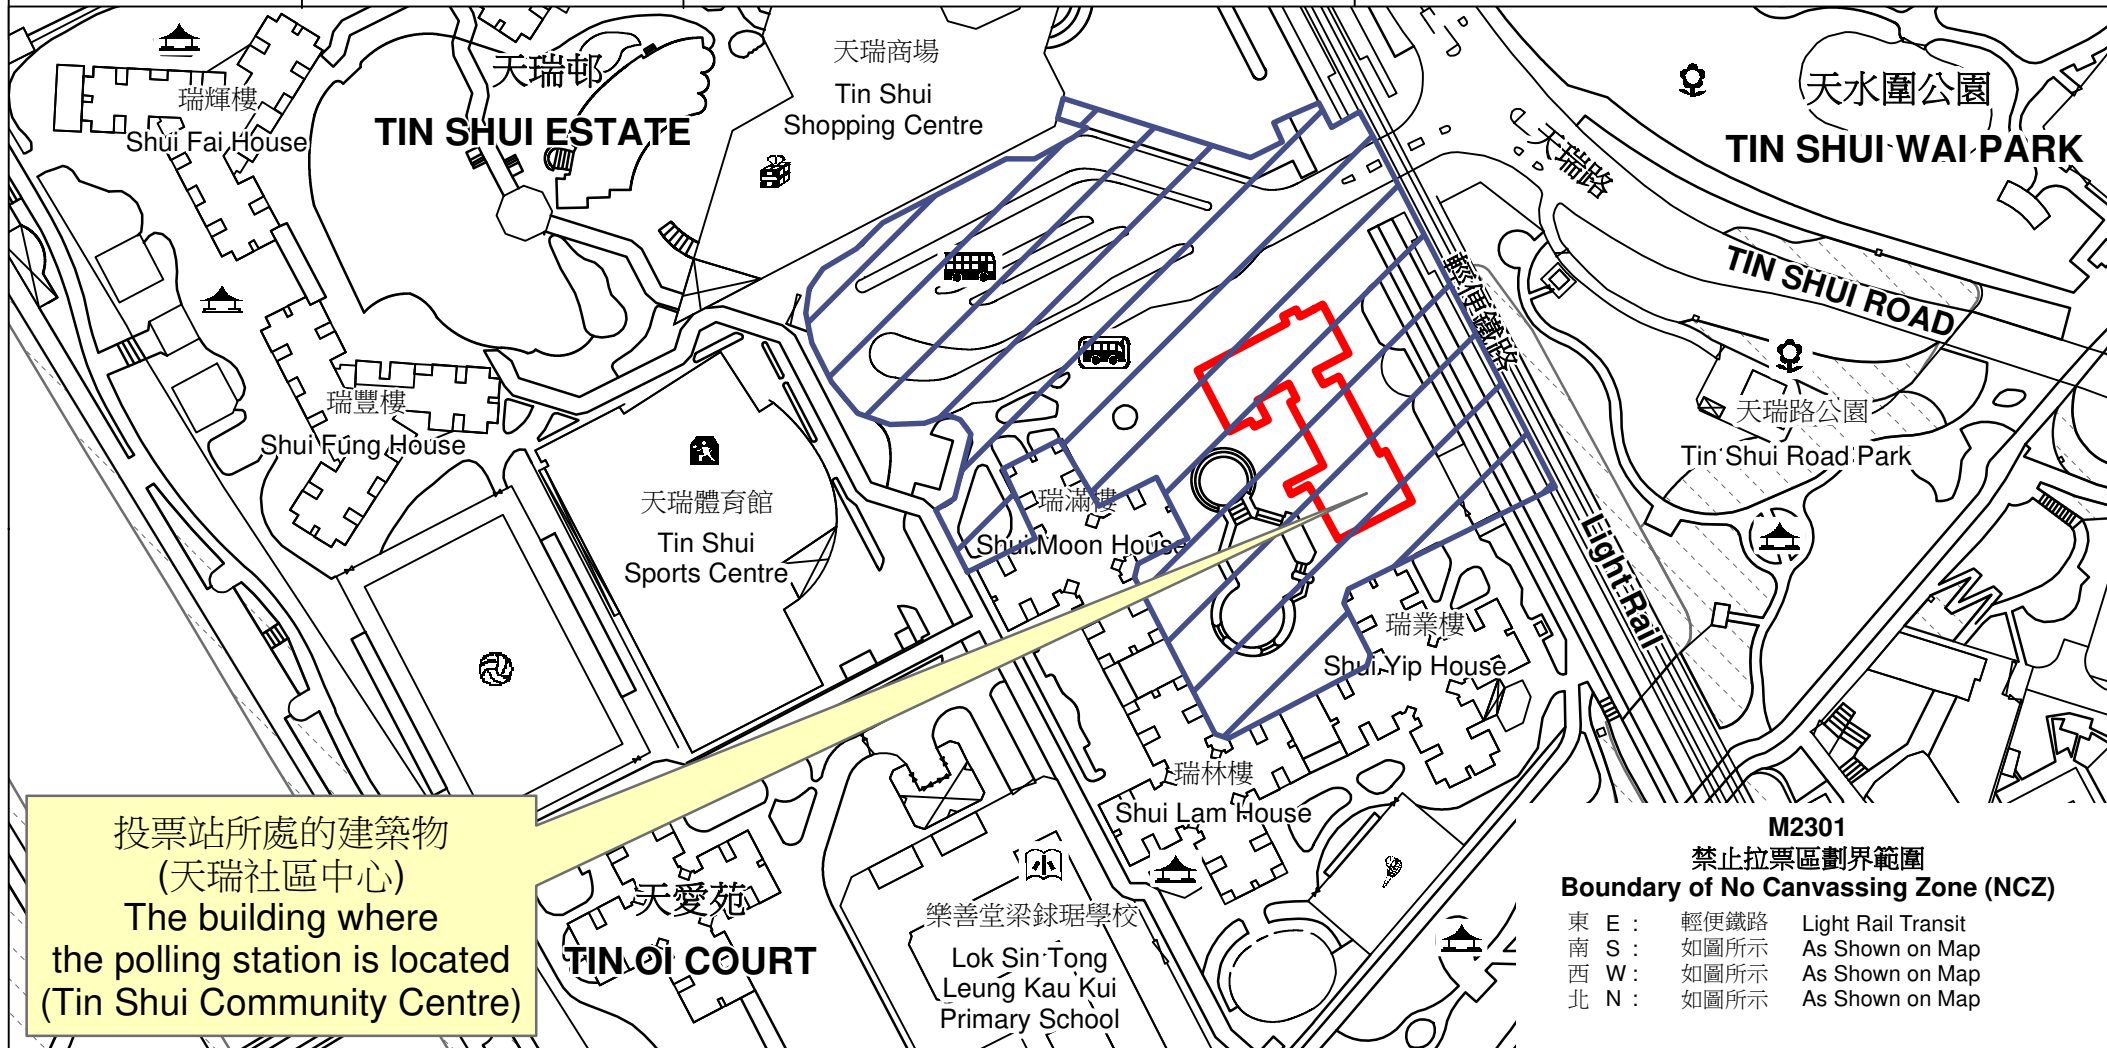

投票站位置圖和禁止拉票區 Polling Station - Location Plan & No Canvassing Zone

投票站編號 Polling Station Code	區議會名稱 Name of District Council	2023年區議會一般選舉區議會地方選區代號及名稱 Code & Name of District Council Geographical Constituency for 2023 District Council Ordinary Election	名稱及地址 Name & Address
M2301	元朗 YUEN LONG	M3 天水圍南及屏廈 TIN SHUI WAI SOUTH AND PING HA	天瑞社區中心 新界元朗天水圍天瑞邨天瑞社區中心地下 Tin Shui Community Centre G/F, Tin Shui Estate, Tin Shui Wai, Yuen Long, New Territories

投票站所處的建築物
(天瑞社區中心)
The building where
the polling station is located
(Tin Shui Community Centre)

M2301
禁止拉票區劃界範圍
Boundary of No Canvassing Zone (NCZ)

東 E :	輕便鐵路	Light Rail Transit
南 S :	如圖所示	As Shown on Map
西 W :	如圖所示	As Shown on Map
北 N :	如圖所示	As Shown on Map

 禁止拉票區
No Canvassing Zone