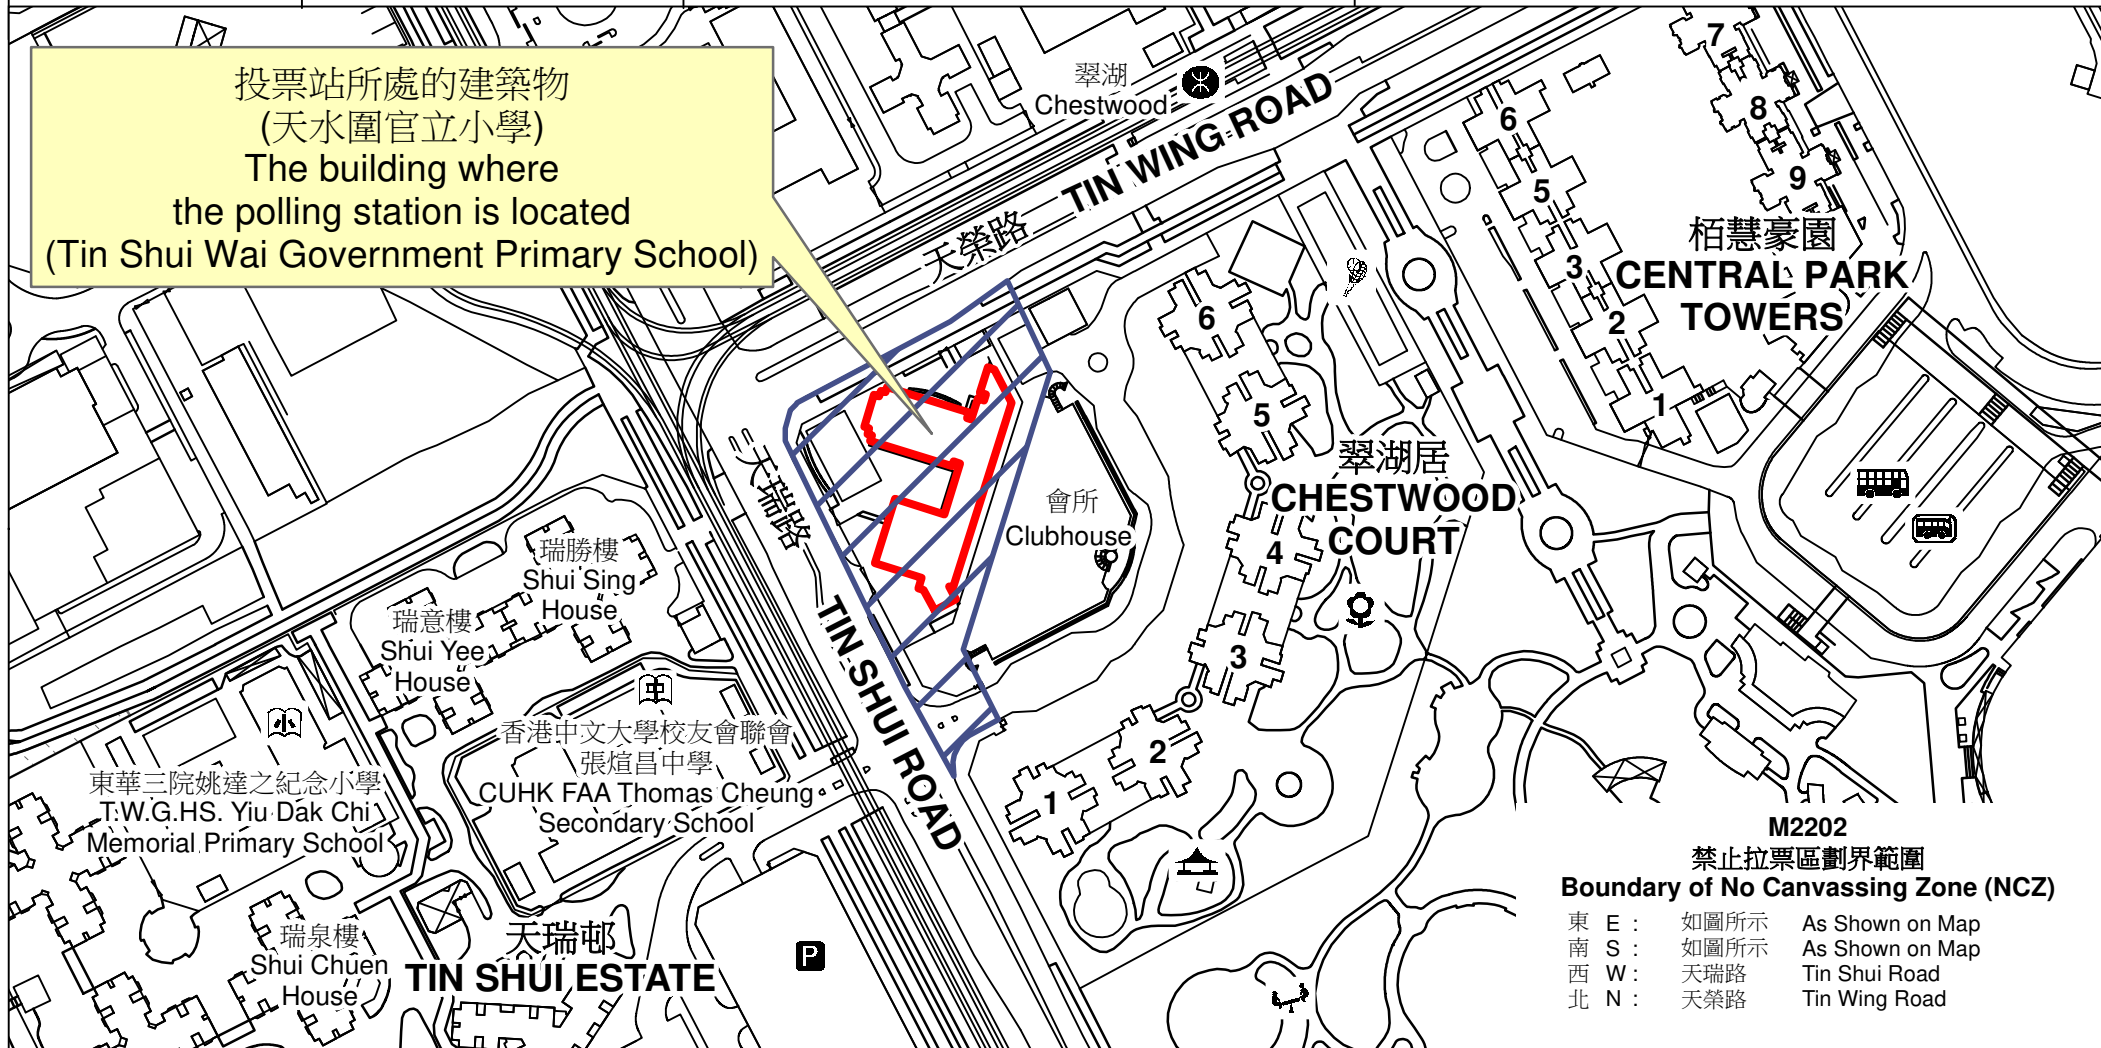

# 投票站位置圖和禁止拉票區 Polling Station - Location Plan & No Canvassing Zone

投票站編號 Polling Station Code	區議會名稱 Name of District Council	2023年區議會一般選舉區議會地方選區代號及名稱 Code & Name of District Council Geographical Constituency for 2023 District Council Ordinary Election	名稱及地址 Name & Address
<b>M2202</b>	<b>元朗 YUEN LONG</b>	<b>M3 天水圍南及屏廈 TIN SHUI WAI SOUTH AND PING HA</b>	天水圍官立小學 新界元朗天水圍天瑞路10號地下 <b>Tin Shui Wai Government Primary School</b> G/F, 10 Tin Shui Road, Tin Shui Wai, Yuen Long, New Territories

禁止拉票區  
No Canvassing Zone