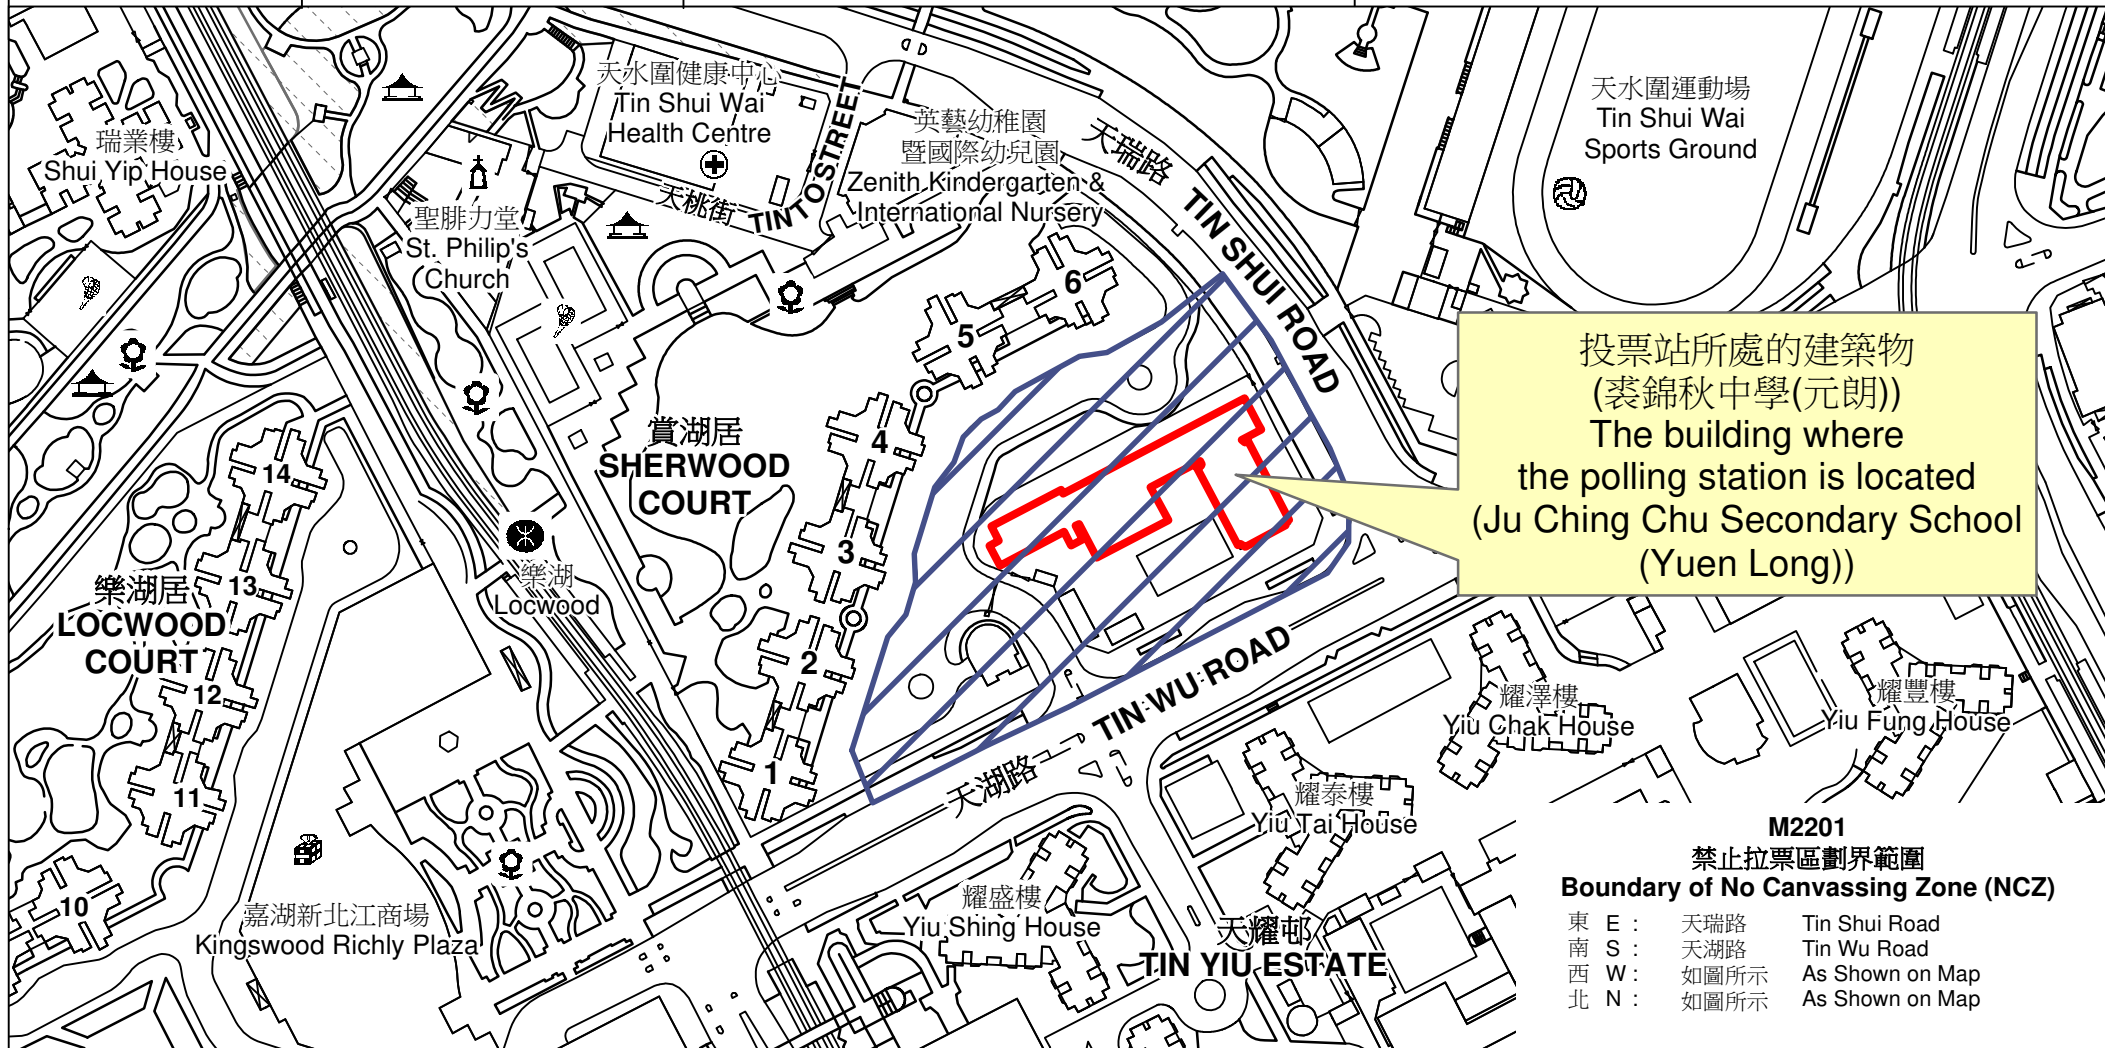

# 投票站位置圖和禁止拉票區 Polling Station - Location Plan & No Canvassing Zone

投票站編號 Polling Station Code	區議會名稱 Name of District Council	2023年區議會一般選舉區議會地方選區代號及名稱 Code & Name of District Council Geographical Constituency for 2023 District Council Ordinary Election	名稱及地址 Name & Address
<b>M2201</b>	<b>元朗 YUEN LONG</b>	<b>M3 天水圍南及屏廈 TIN SHUI WAI SOUTH AND PING HA</b>	裘錦秋中學(元朗) 新界元朗天水圍天湖路5號地下 <b>Ju Ching Chu Secondary School (Yuen Long)</b> G/F, 5 Tin Wu Road, Tin Shui Wai, Yuen Long, New Territories

投票站所處的建築物  
(裘錦秋中學(元朗))  
The building where  
the polling station is located  
(Ju Ching Chu Secondary School  
(Yuen Long))

**M2201**  
禁止拉票區劃界範圍  
**Boundary of No Canvassing Zone (NCZ)**

東 E :	天瑞路	Tin Shui Road
南 S :	天湖路	Tin Wu Road
西 W :	如圖所示	As Shown on Map
北 N :	如圖所示	As Shown on Map

 禁止拉票區  
No Canvassing Zone