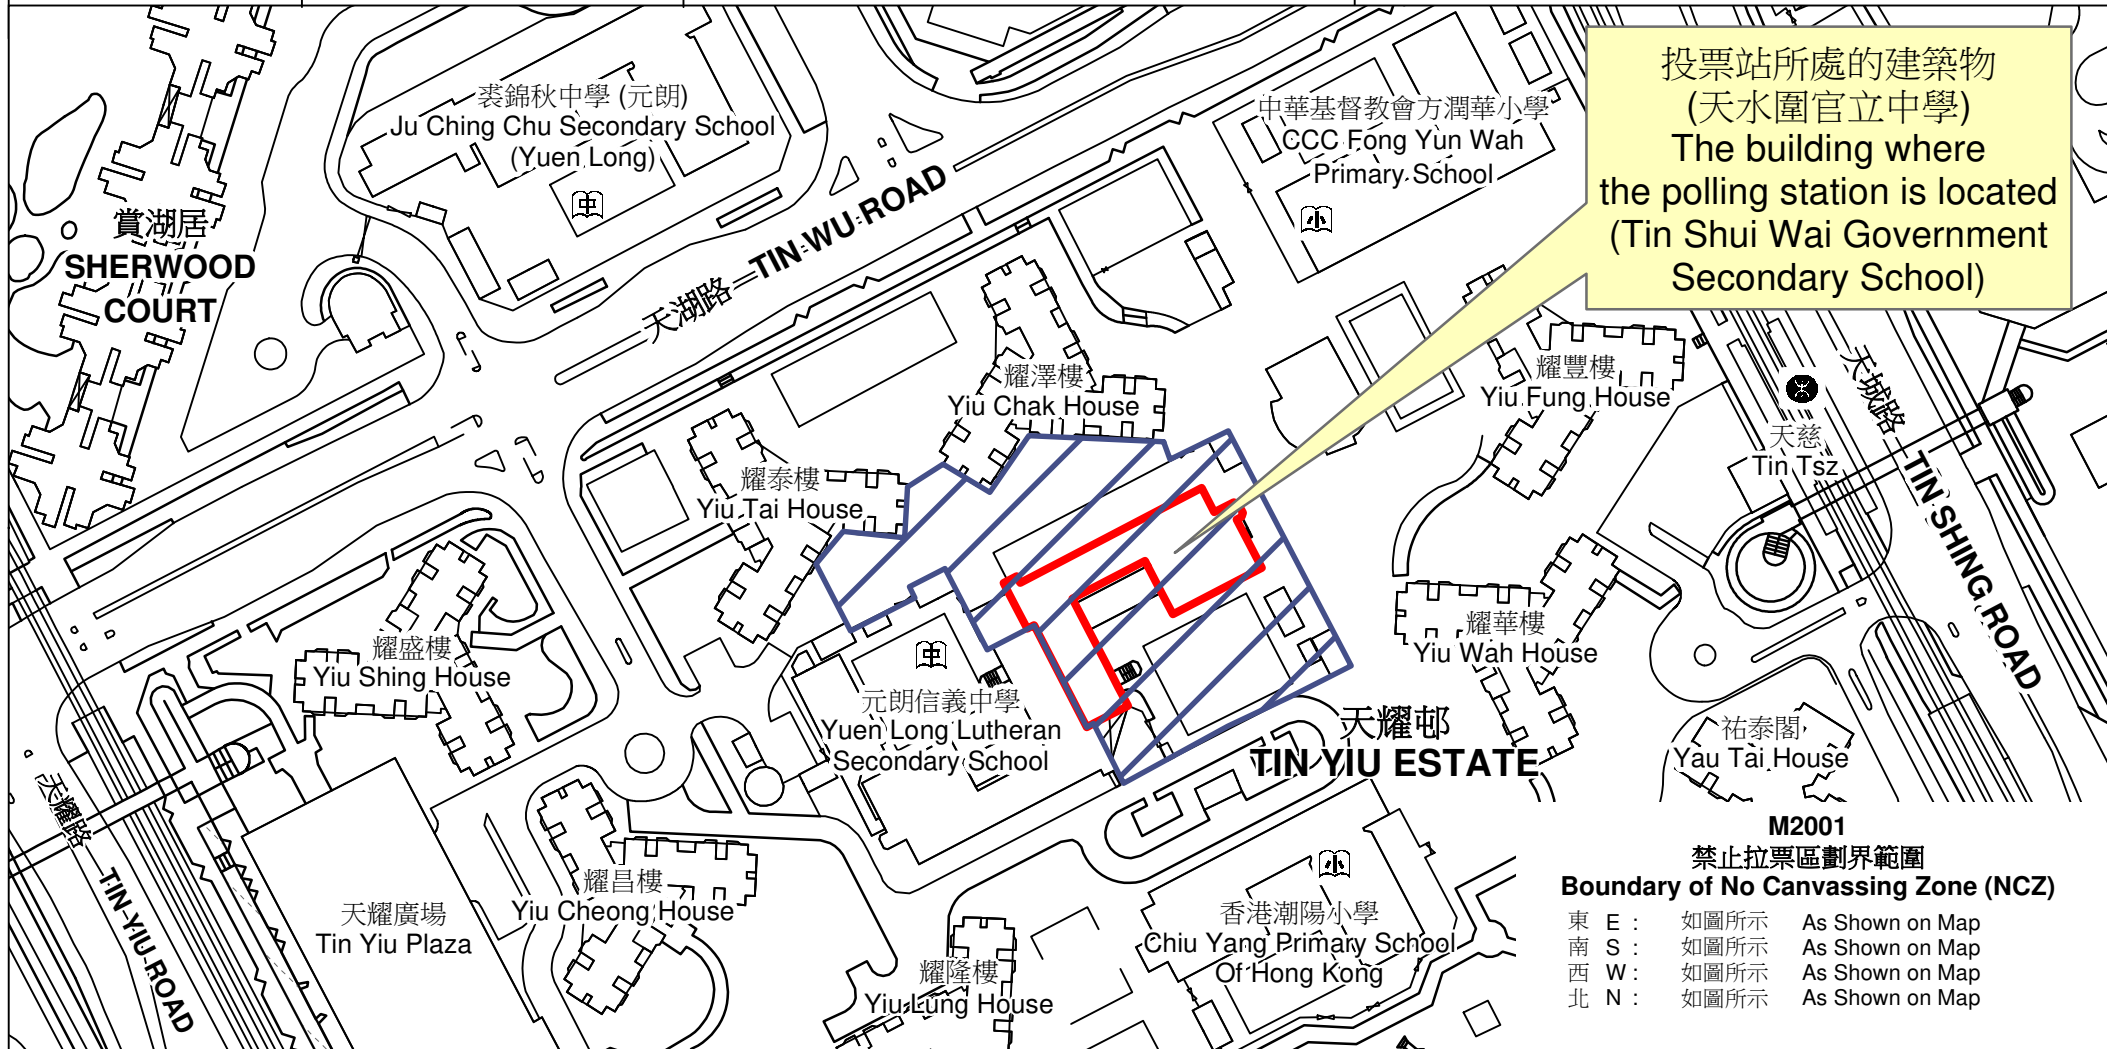

投票站位置圖和禁止拉票區 Polling Station - Location Plan & No Canvassing Zone

投票站編號 Polling Station Code	區議會名稱 Name of District Council	2023年區議會一般選舉區議會地方選區代號及名稱 Code & Name of District Council Geographical Constituency for 2023 District Council Ordinary Election	名稱及地址 Name & Address
M2001	元朗 YUEN LONG	M3 天水圍南及屏廈 TIN SHUI WAI SOUTH AND PING HA	天水圍官立中學 新界元朗天水圍天耀邨第2期天水圍官立中學地下 Tin Shui Wai Government Secondary School G/F, Tin Shui Wai Government Secondary School, Phase 2, Tin Yiu Estate, Tin Shui Wai, Yuen Long, New Territories

 禁止拉票區
No Canvassing Zone