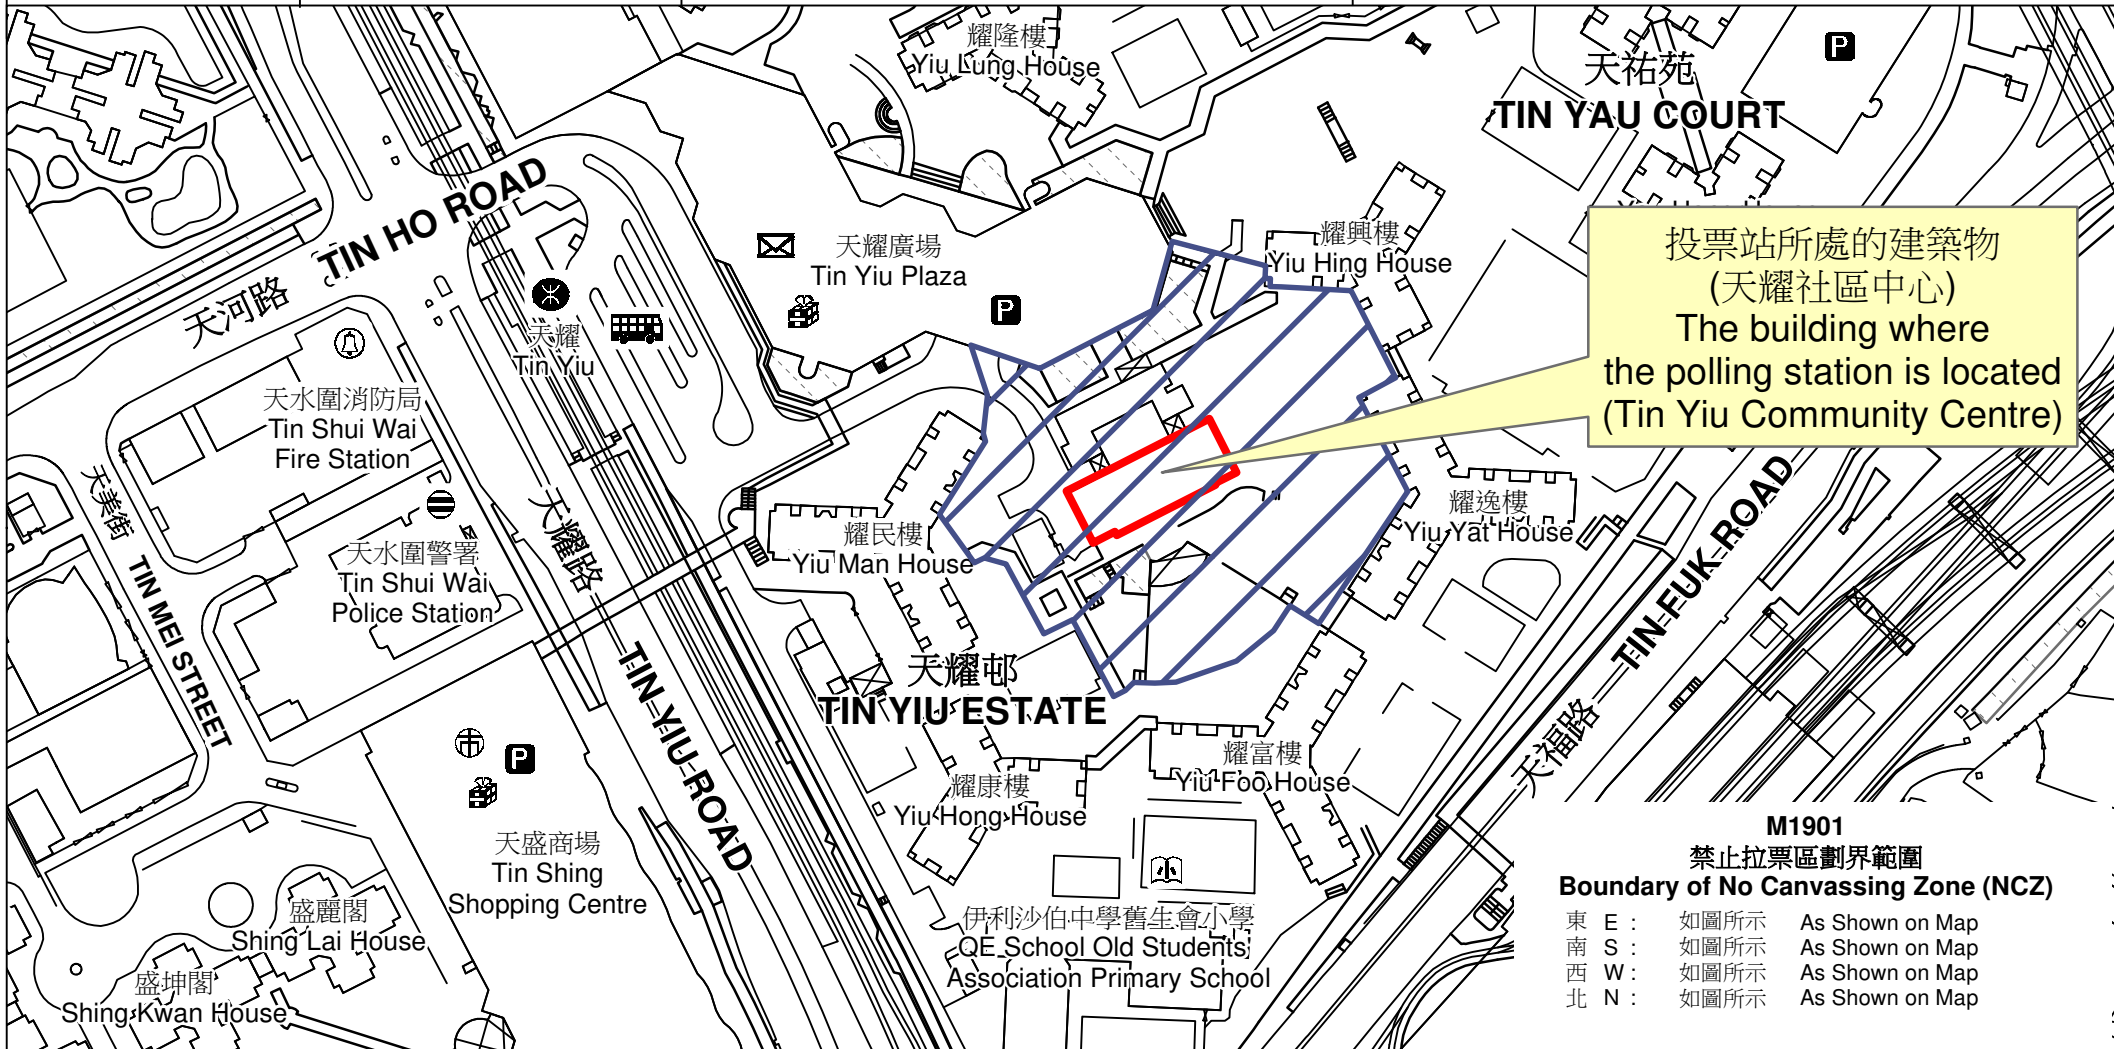

投票站位置圖和禁止拉票區 Polling Station - Location Plan & No Canvassing Zone

投票站編號 Polling Station Code	區議會名稱 Name of District Council	2023年區議會一般選舉區議會地方選區代號及名稱 Code & Name of District Council Geographical Constituency for 2023 District Council Ordinary Election	名稱及地址 Name & Address
M1901	元朗 YUEN LONG	M3 天水圍南及屏廈 TIN SHUI WAI SOUTH AND PING HA	天耀社區中心 新界元朗天水圍天耀邨天耀社區中心地下 Tin Yiu Community Centre G/F, Tin Yiu Community Centre, Tin Yiu Estate, Tin Shui Wai, Yuen Long, New Territories

投票站所處的建築物
(天耀社區中心)
The building where
the polling station is located
(Tin Yiu Community Centre)

M1901
禁止拉票區劃界範圍
Boundary of No Canvassing Zone (NCZ)

東 E :	如圖所示	As Shown on Map
南 S :	如圖所示	As Shown on Map
西 W :	如圖所示	As Shown on Map
北 N :	如圖所示	As Shown on Map

 禁止拉票區
No Canvassing Zone