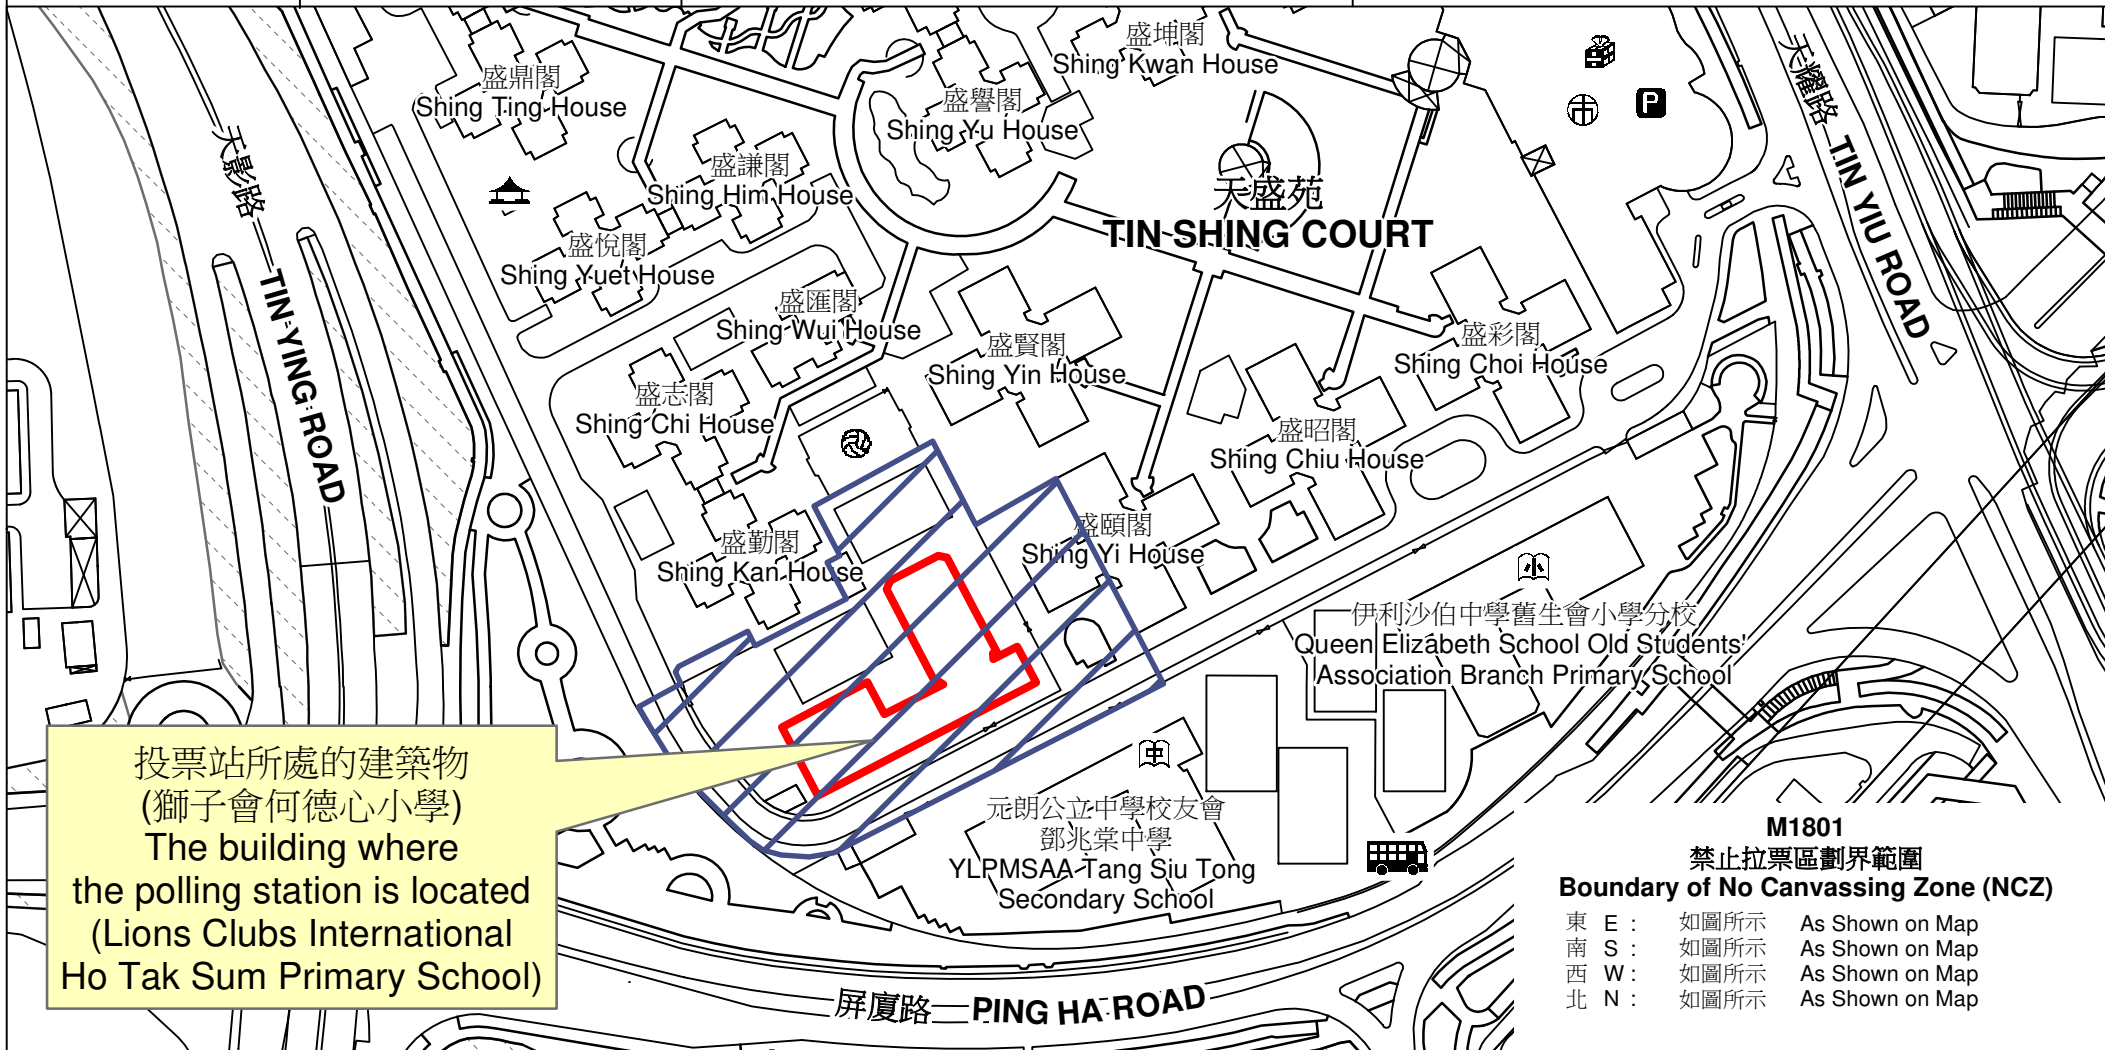

# 投票站位置圖和禁止拉票區 Polling Station - Location Plan & No Canvassing Zone

投票站編號 Polling Station Code	區議會名稱 Name of District Council	2023年區議會一般選舉區議會地方選區代號及名稱 Code & Name of District Council Geographical Constituency for 2023 District Council Ordinary Election	名稱及地址 Name & Address
<b>M1801</b>	<b>元朗 YUEN LONG</b>	<b>M3 天水圍南及屏廈 TIN SHUI WAI SOUTH AND PING HA</b>	獅子會何德心小學 新界元朗天水圍第3區天盛苑第2校舍1樓 <b>Lions Clubs International Ho Tak Sum Primary School</b> 1/F, PS2, Tin Shing Court, Area 3, Tin Shui Wai, Yuen Long, New Territories

投票站所處的建築物  
(獅子會何德心小學)  
The building where  
the polling station is located  
(Lions Clubs International  
Ho Tak Sum Primary School)

**M1801**  
禁止拉票區劃界範圍  
**Boundary of No Canvassing Zone (NCZ)**  
東 E : 如圖所示 As Shown on Map  
南 S : 如圖所示 As Shown on Map  
西 W : 如圖所示 As Shown on Map  
北 N : 如圖所示 As Shown on Map

 禁止拉票區  
No Canvassing Zone