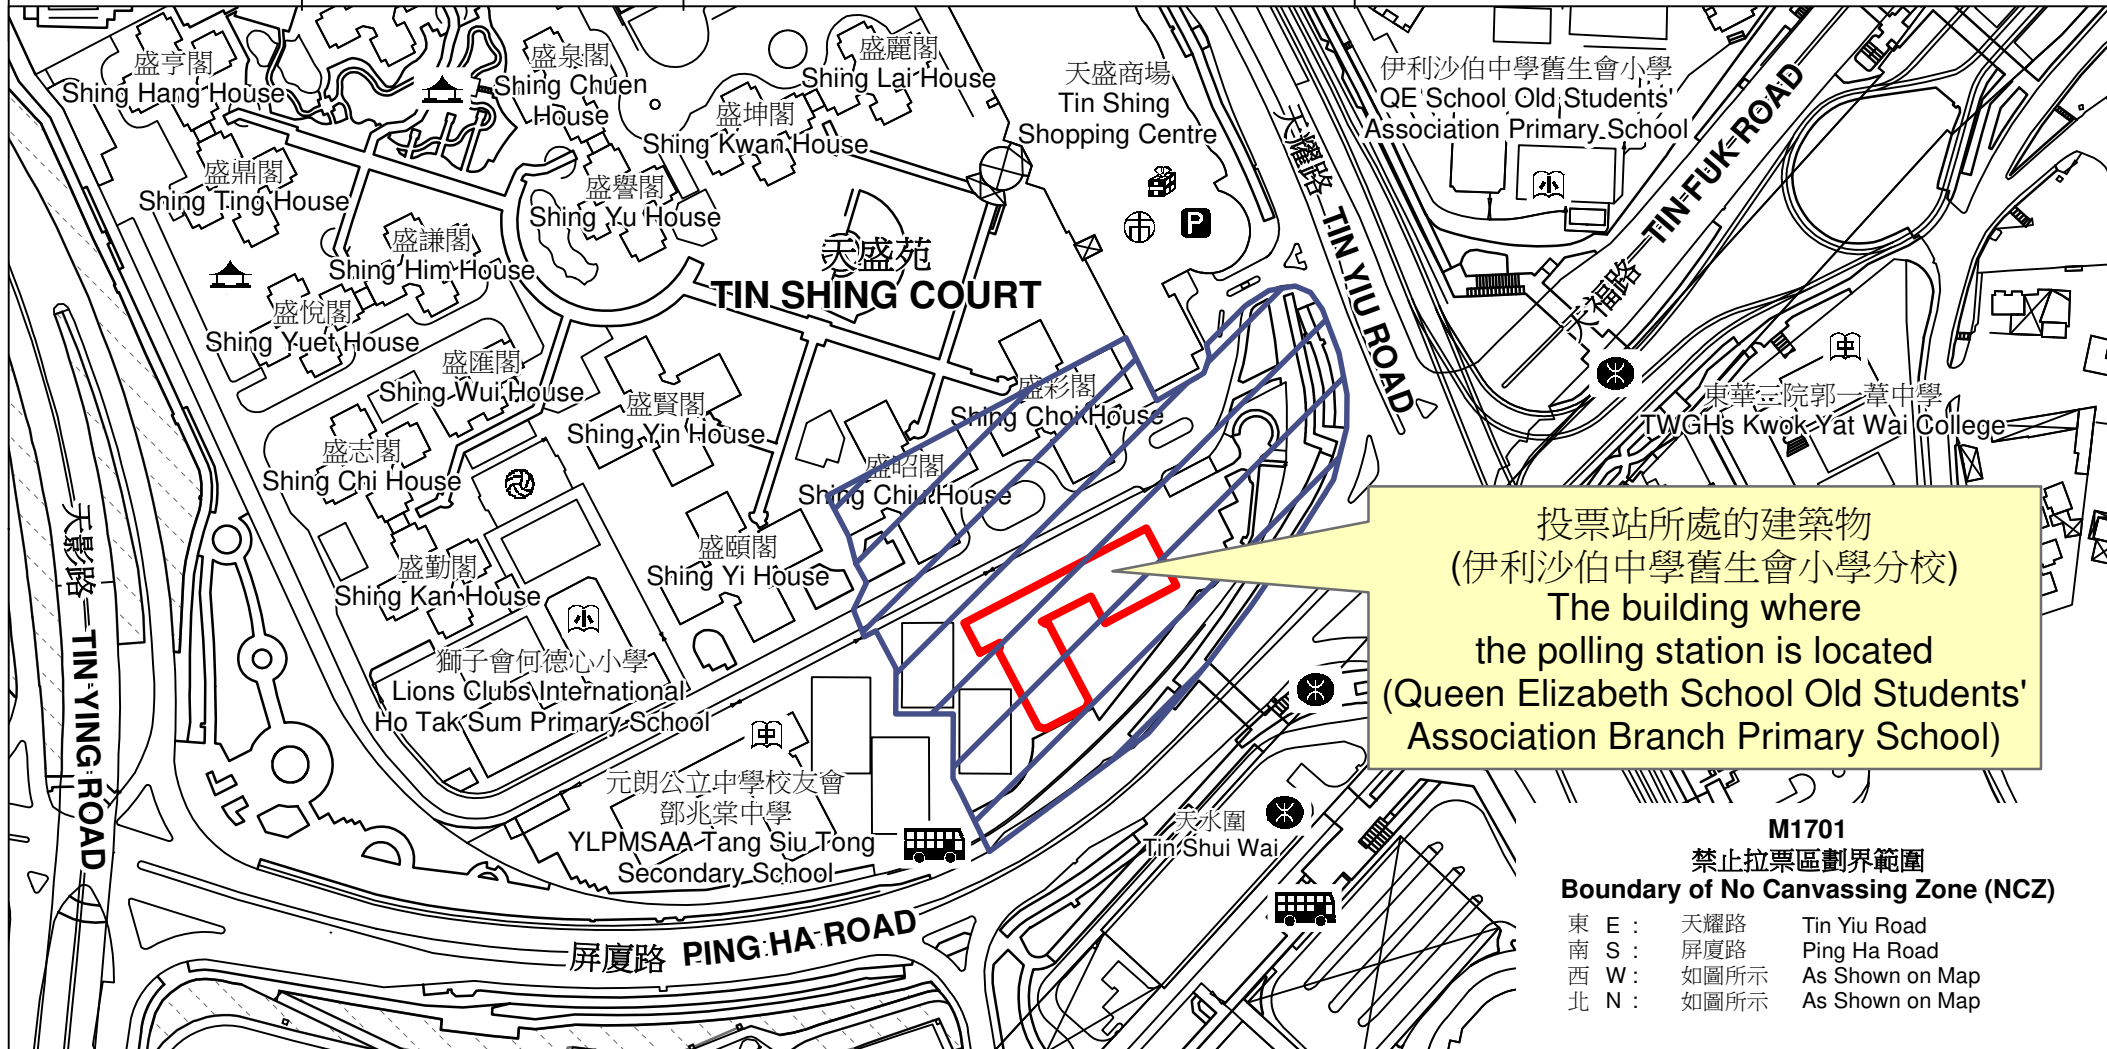

投票站位置圖和禁止拉票區 Polling Station - Location Plan & No Canvassing Zone

投票站編號 Polling Station Code	區議會名稱 Name of District Council	2023年區議會一般選舉區議會地方選區代號及名稱 Code & Name of District Council Geographical Constituency for 2023 District Council Ordinary Election	名稱及地址 Name & Address
M1701	元朗 YUEN LONG	M3 天水圍南及屏廈 TIN SHUI WAI SOUTH AND PING HA	伊利沙伯中學舊生會小學分校 新界元朗天水圍第4期第3區伊利沙伯中學舊生會小學分校地下 Queen Elizabeth School Old Students' Association Branch Primary School G/F, Queen Elizabeth School Old Students' Association Branch Primary School, Area 3, Phase 4, Tin Shui Wai, Yuen Long, New Territories

投票站所處的建築物
(伊利沙伯中學舊生會小學分校)
The building where
the polling station is located
(Queen Elizabeth School Old Students'
Association Branch Primary School)

M1701
禁止拉票區劃界範圍
Boundary of No Canvassing Zone (NCZ)
東 E : 天耀路 Tin Yiu Road
南 S : 屏廈路 Ping Ha Road
西 W : 如圖所示 As Shown on Map
北 N : 如圖所示 As Shown on Map

 禁止拉票區
No Canvassing Zone