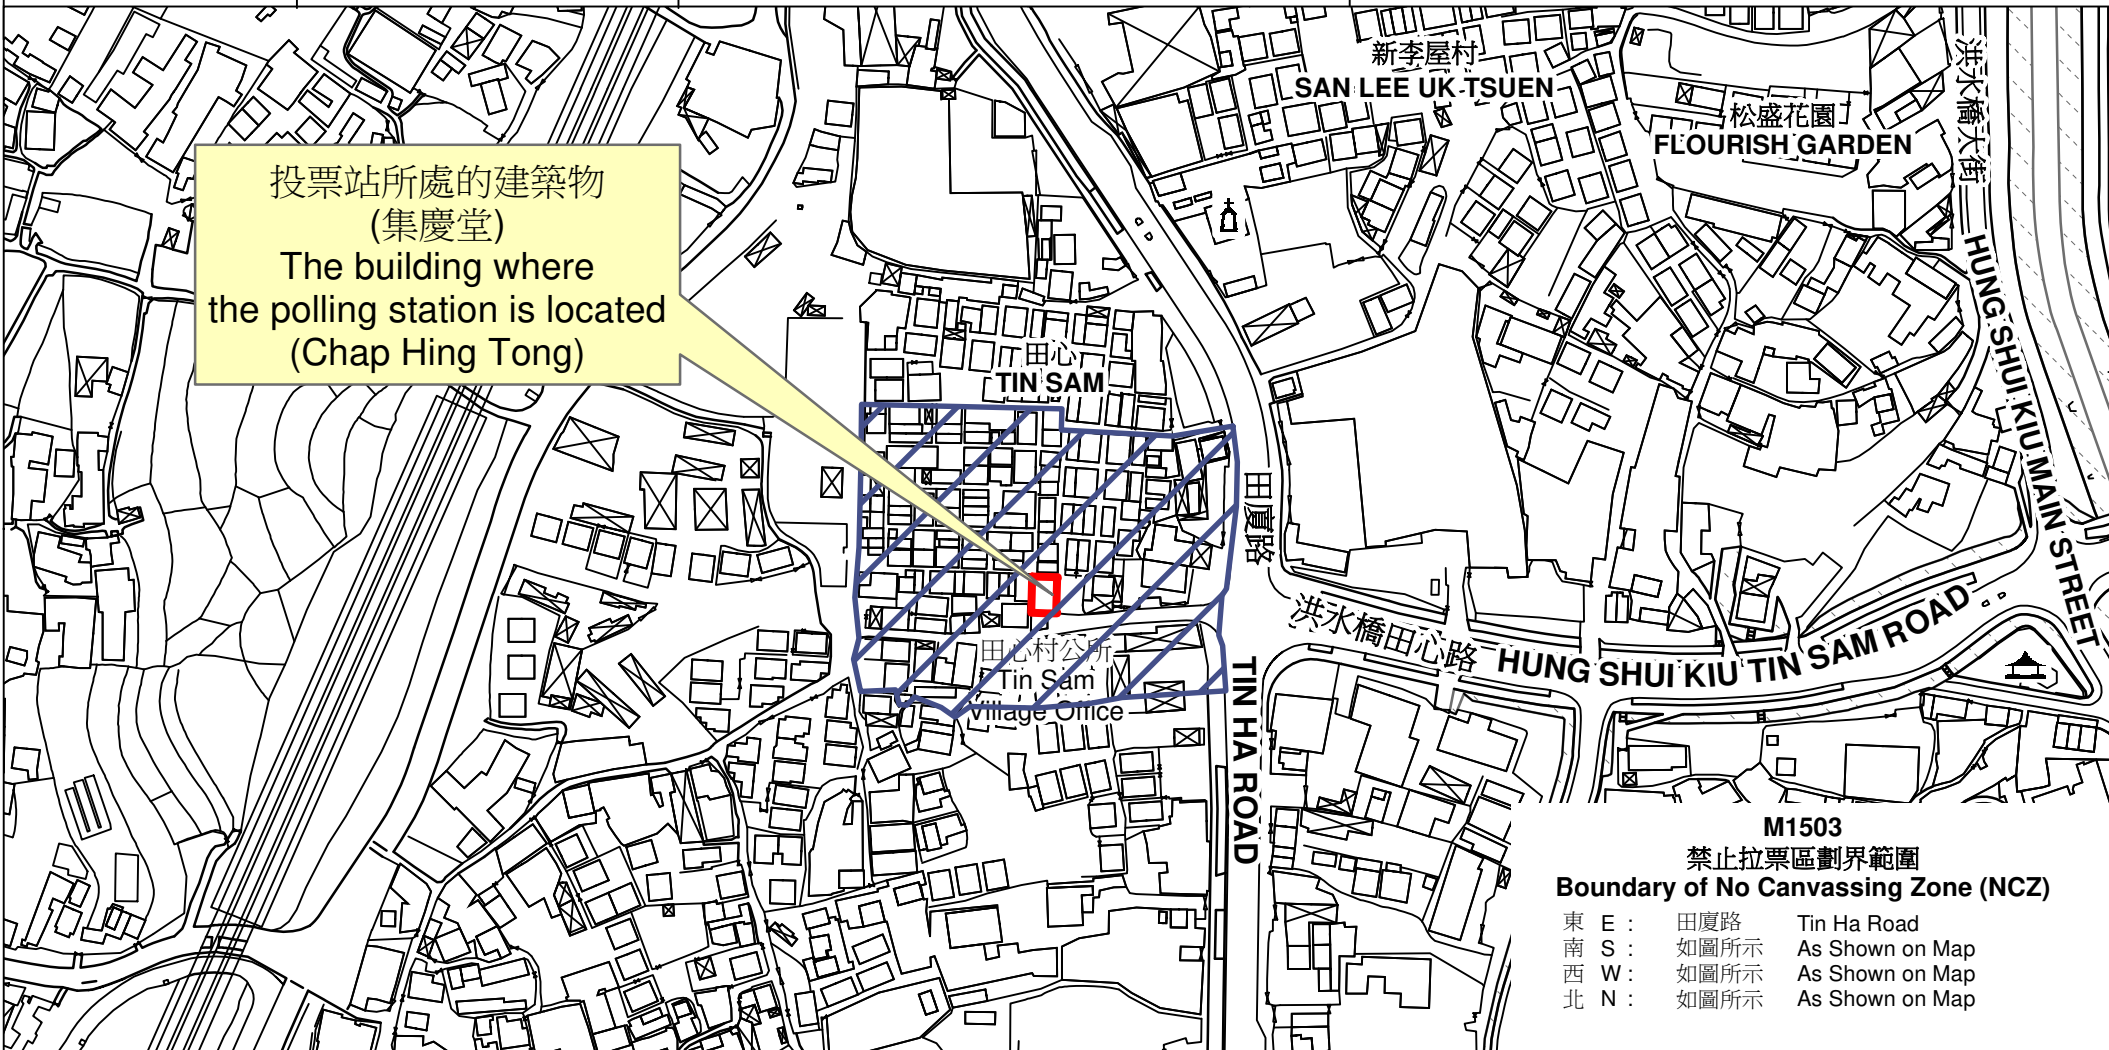

投票站位置圖和禁止拉票區 Polling Station - Location Plan & No Canvassing Zone

投票站編號 Polling Station Code	區議會名稱 Name of District Council	2023年區議會一般選舉區議會地方選區代號及名稱 Code & Name of District Council Geographical Constituency for 2023 District Council Ordinary Election	名稱及地址 Name & Address
M1503	元朗 YUEN LONG	M3 天水圍南及屏廈 TIN SHUI WAI SOUTH AND PING HA	集慶堂 新界元朗田廈路田心村2號地下 Chap Hing Tong G/F, No. 2, Tin Sum Village, Tin Ha Road, Yuen Long, New Territories

 禁止拉票區
No Canvassing Zone