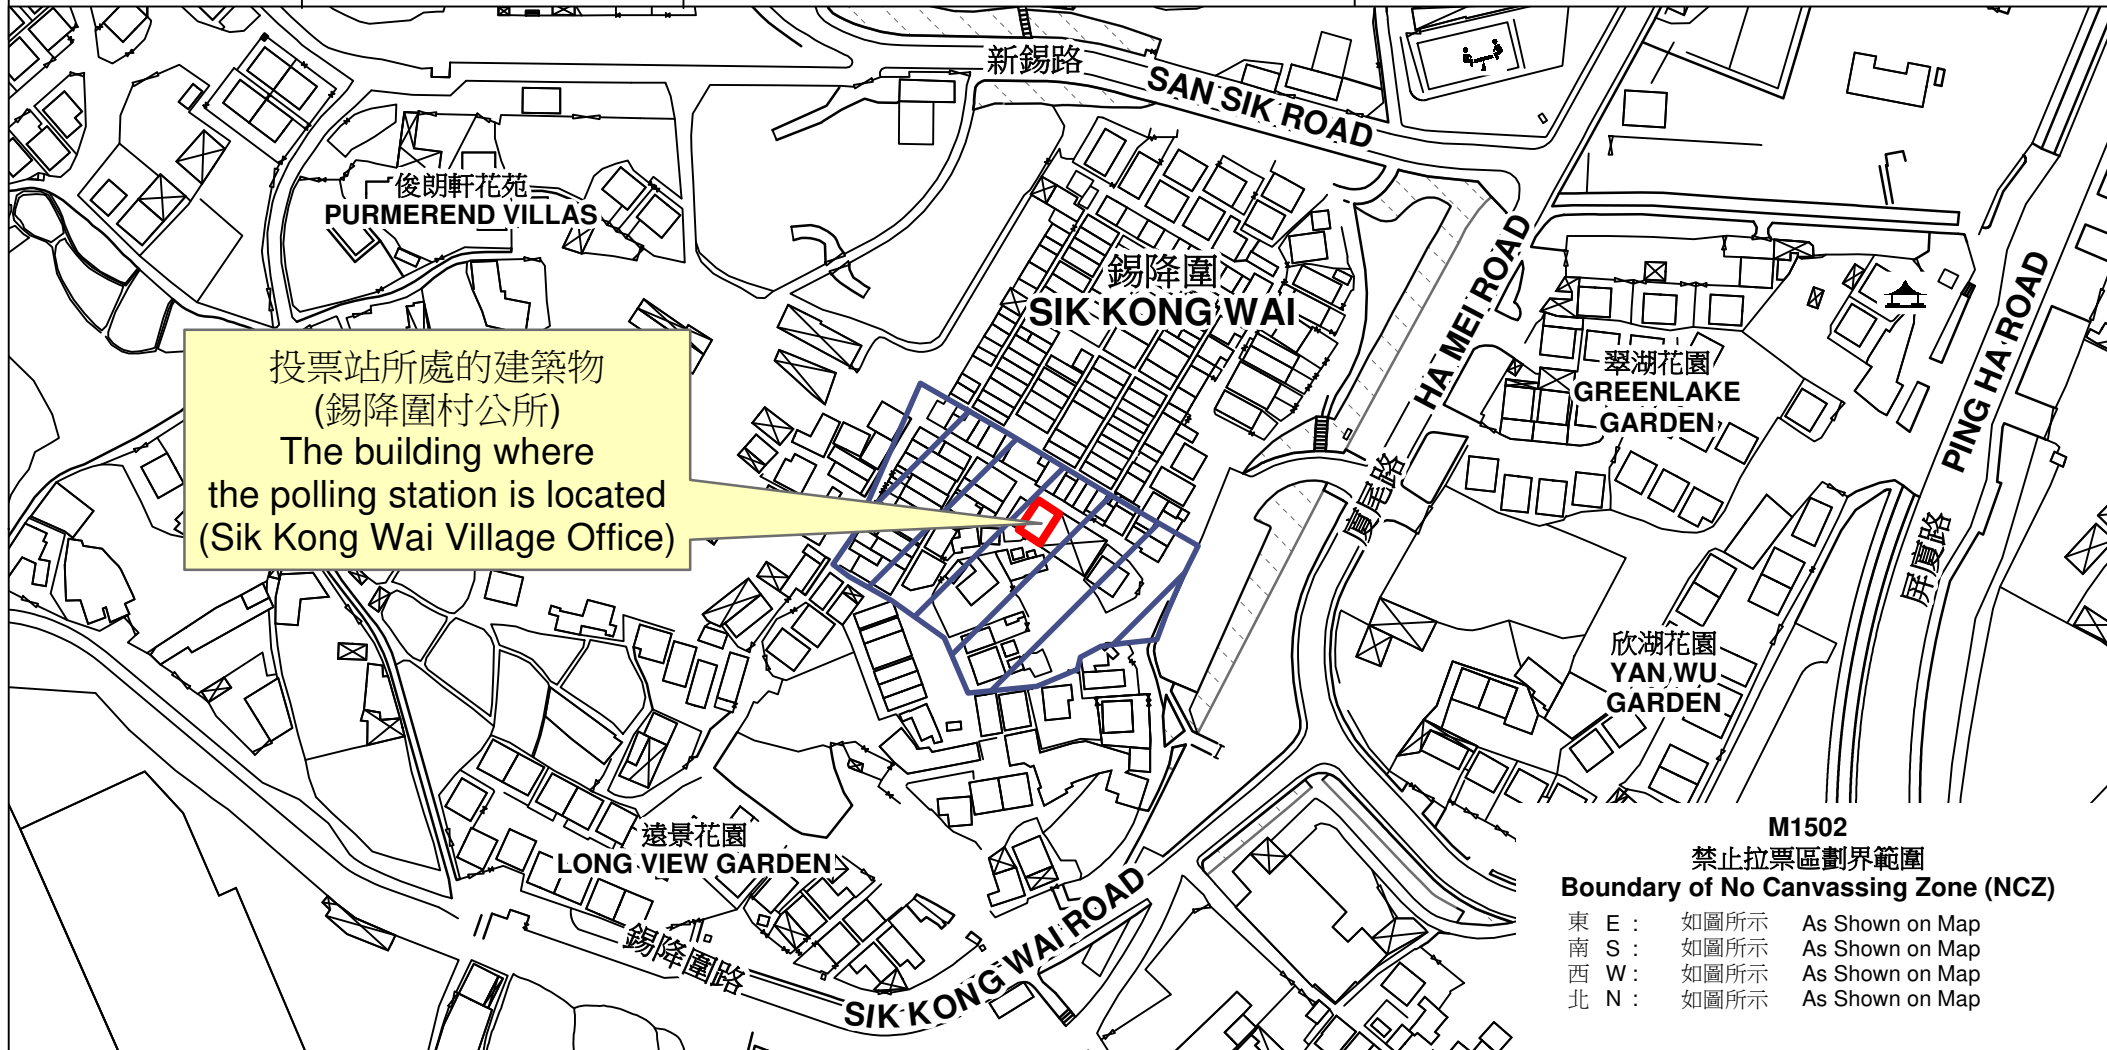

投票站位置圖和禁止拉票區 Polling Station - Location Plan & No Canvassing Zone

投票站編號 Polling Station Code	區議會名稱 Name of District Council	2023年區議會一般選舉區議會地方選區代號及名稱 Code & Name of District Council Geographical Constituency for 2023 District Council Ordinary Election	名稱及地址 Name & Address
M1502	元朗 YUEN LONG	M3 天水圍南及屏廈 TIN SHUI WAI SOUTH AND PING HA	錫降圍村公所 新界元朗廈村廈尾路錫降圍56號地下 Sik Kong Wai Village Office G/F, 56 Sik Kong Wai, Ha Mei Road, Ha Tsuen, Yuen Long, New Territories

禁止拉票區
No Canvassing Zone