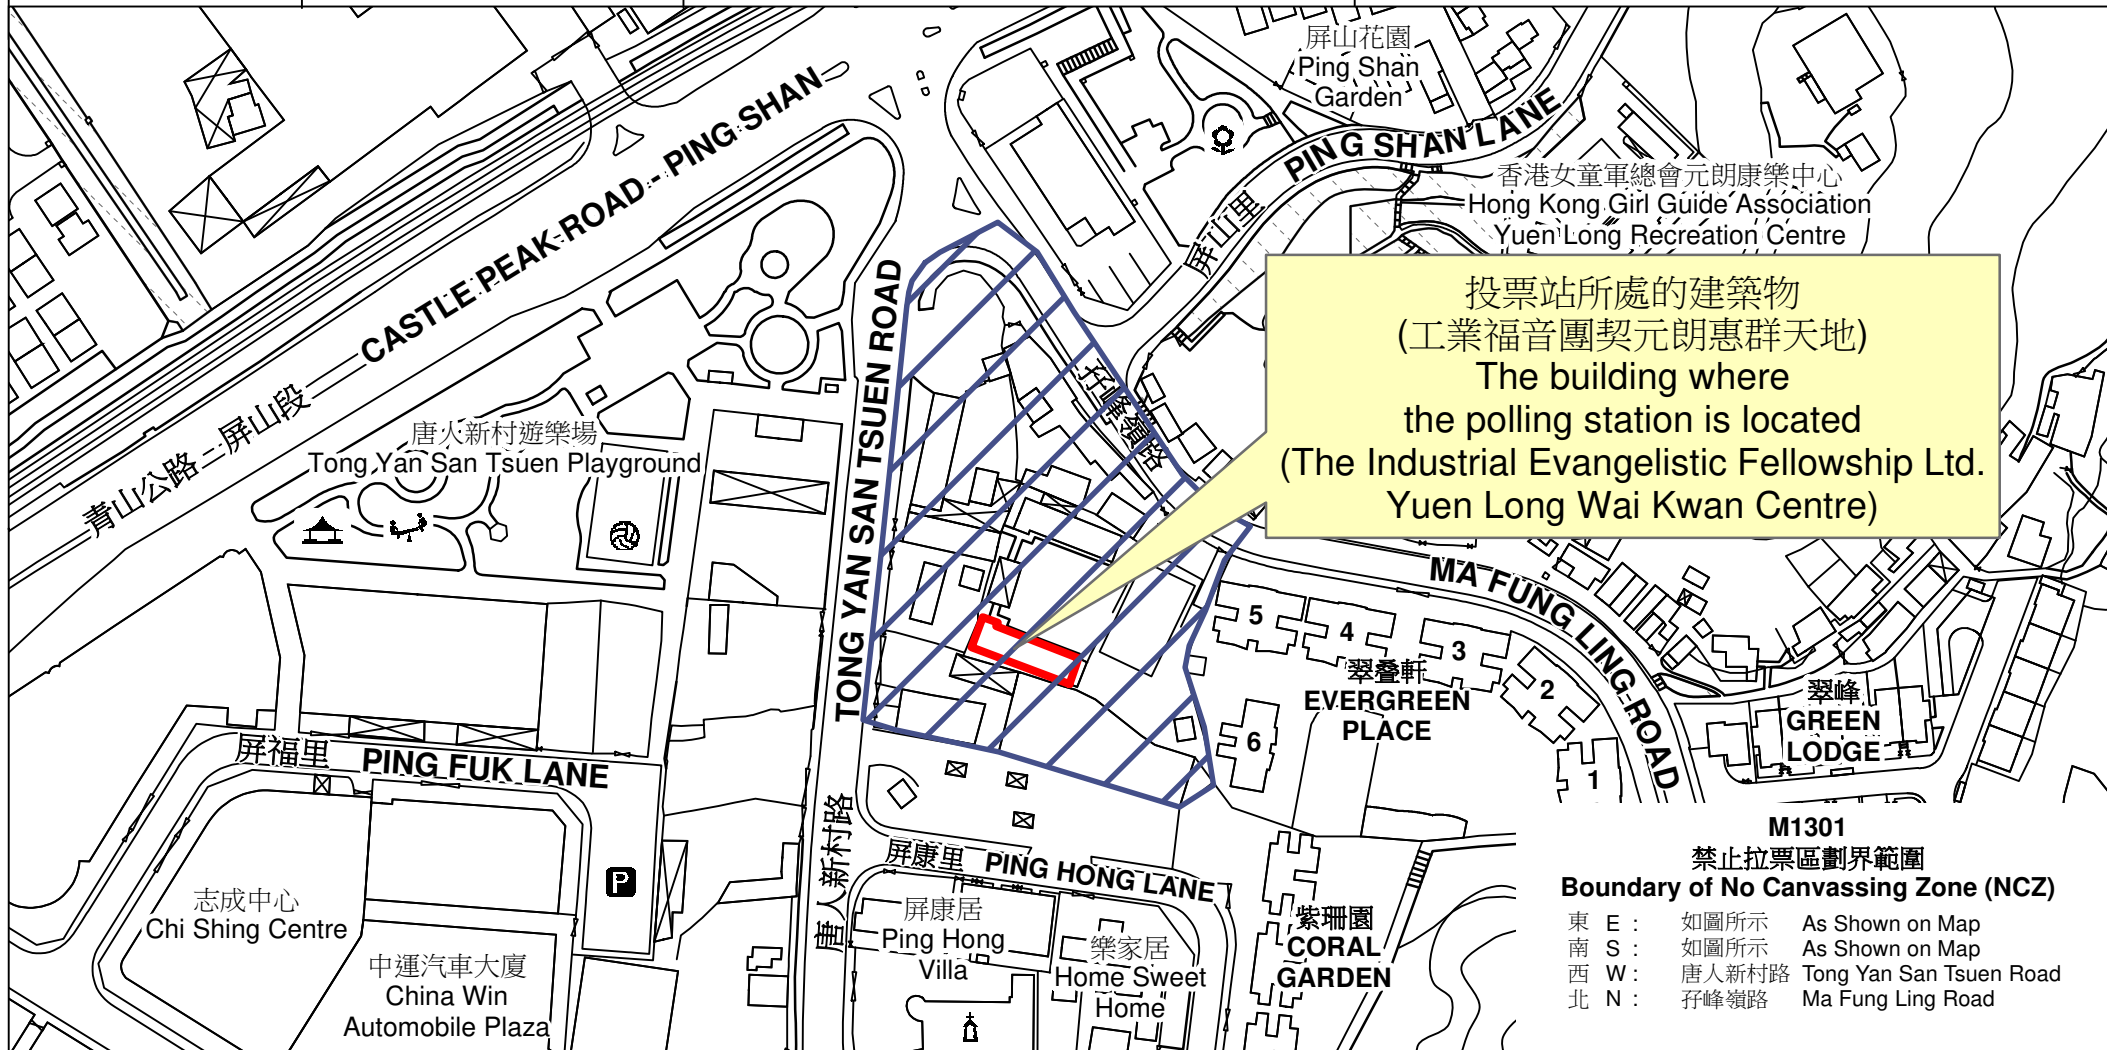

投票站位置圖和禁止拉票區 Polling Station - Location Plan & No Canvassing Zone

投票站編號 Polling Station Code	區議會名稱 Name of District Council	2023年區議會一般選舉區議會地方選區代號及名稱 Code & Name of District Council Geographical Constituency for 2023 District Council Ordinary Election	名稱及地址 Name & Address
M1301	元朗 YUEN LONG	M2 元朗鄉郊東 YUEN LONG RURAL EAST	工業福音團契元朗惠群天地 新界元朗屏山孖峰嶺路16號地下 The Industrial Evangelistic Fellowship Ltd. Yuen Long Wai Kwan Centre G/F, 16 Ma Fung Ling Road, Ping Shan, Yuen Long, New Territories

投票站所處的建築物
(工業福音團契元朗惠群天地)
The building where
the polling station is located
(The Industrial Evangelistic Fellowship Ltd.
Yuen Long Wai Kwan Centre)

M1301
禁止拉票區劃界範圍
Boundary of No Canvassing Zone (NCZ)

東 E :	如圖所示	As Shown on Map
南 S :	如圖所示	As Shown on Map
西 W :	唐人新村路	Tong Yan San Tsuen Road
北 N :	孖峰嶺路	Ma Fung Ling Road

 禁止拉票區
No Canvassing Zone