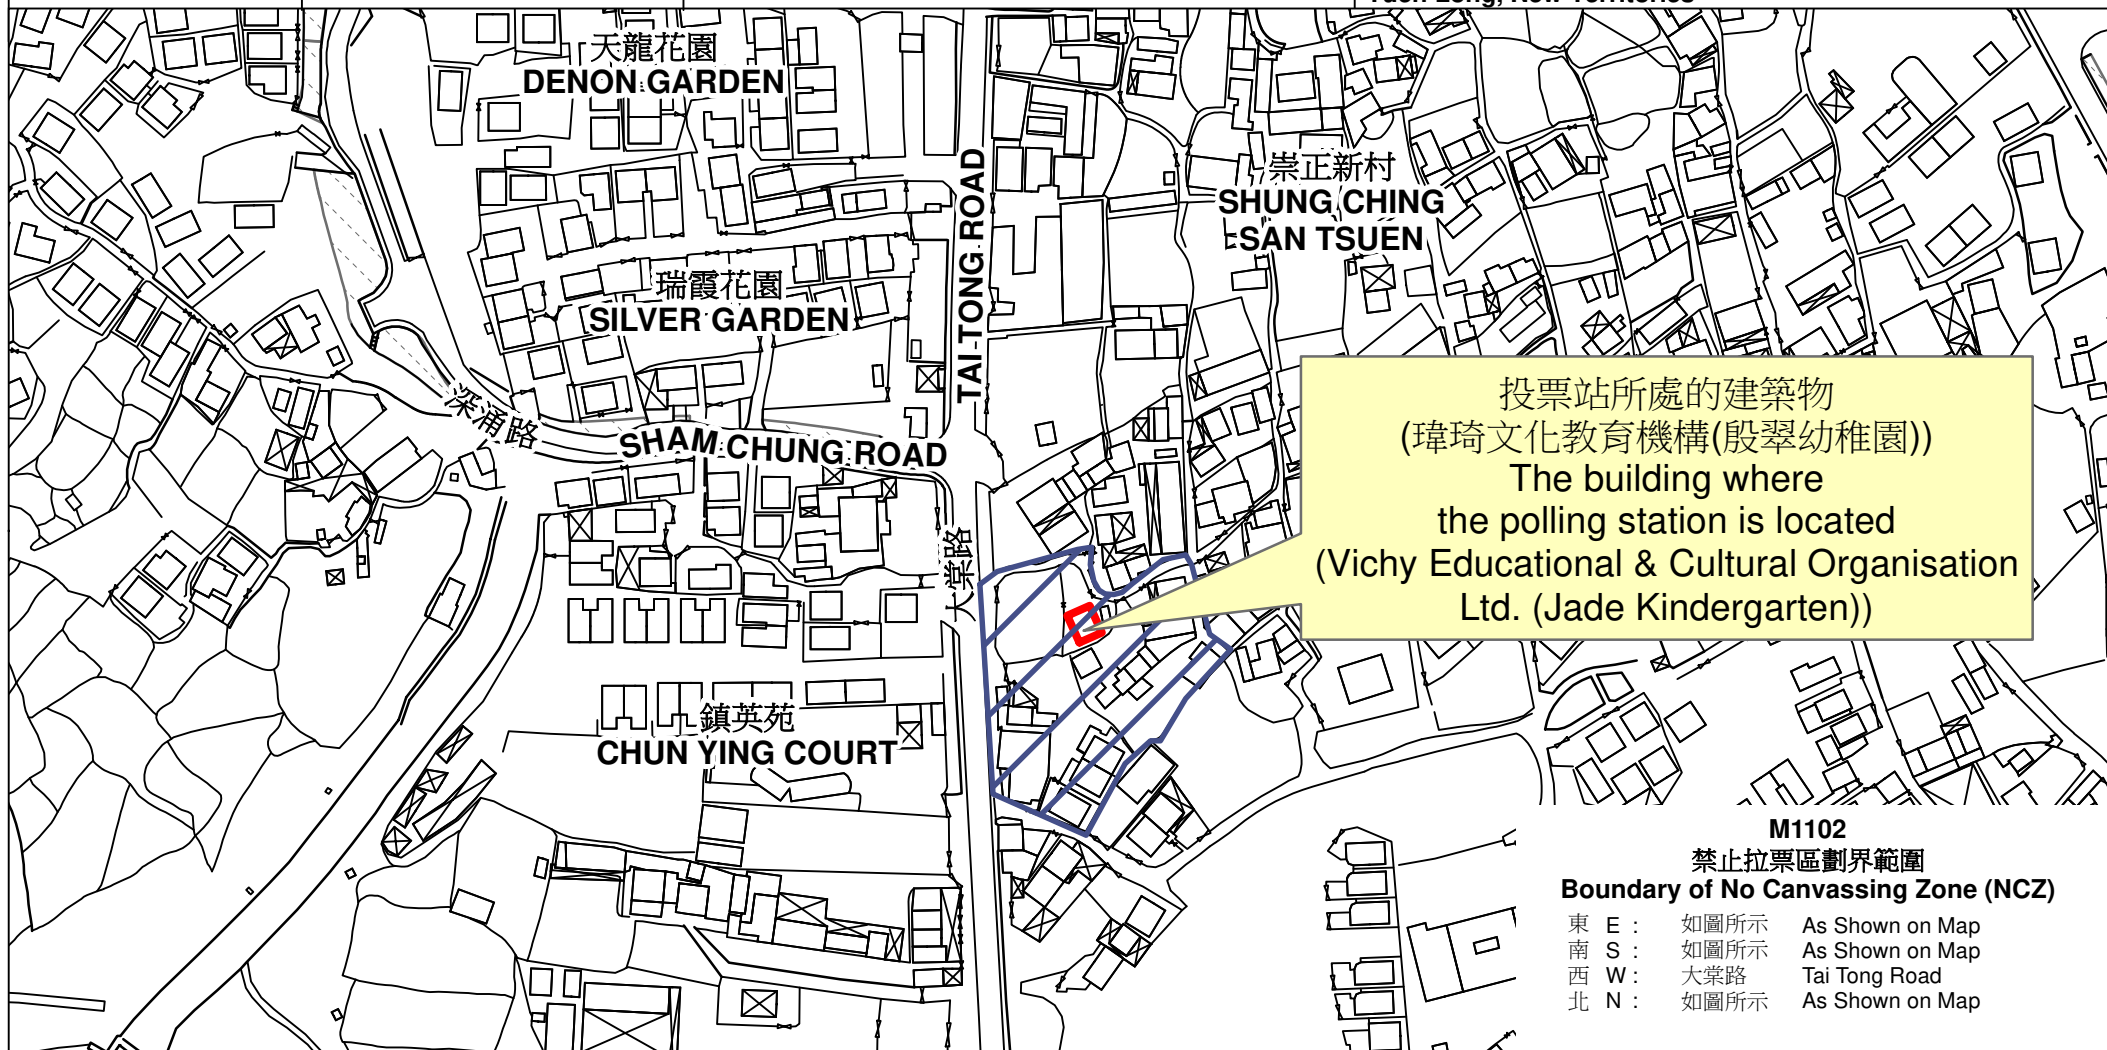

# 投票站位置圖和禁止拉票區 Polling Station - Location Plan & No Canvassing Zone

<p>投票站編號 Polling Station Code</p> <p><b>M1102</b></p>	<p>區議會名稱 Name of District Council</p> <p><b>元朗 YUEN LONG</b></p>	<p>2023年區議會一般選舉區議會地方選區代號及名稱 Code &amp; Name of District Council Geographical Constituency for 2023 District Council Ordinary Election</p> <p><b>M2 元朗鄉郊東 YUEN LONG RURAL EAST</b></p>	<p>名稱及地址 Name &amp; Address</p> <p>瑋琦文化教育機構(殷翠幼稚園) 新界元朗大棠路崇正新村153號地下 Vichy Educational &amp; Cultural Organisation Ltd. (Jade Kindergarten) G/F, 153 Shung Ching San Tsuen, Tai Tong Road, Yuen Long, New Territories</p>
---	--	---	---

禁止拉票區  
No Canvassing Zone