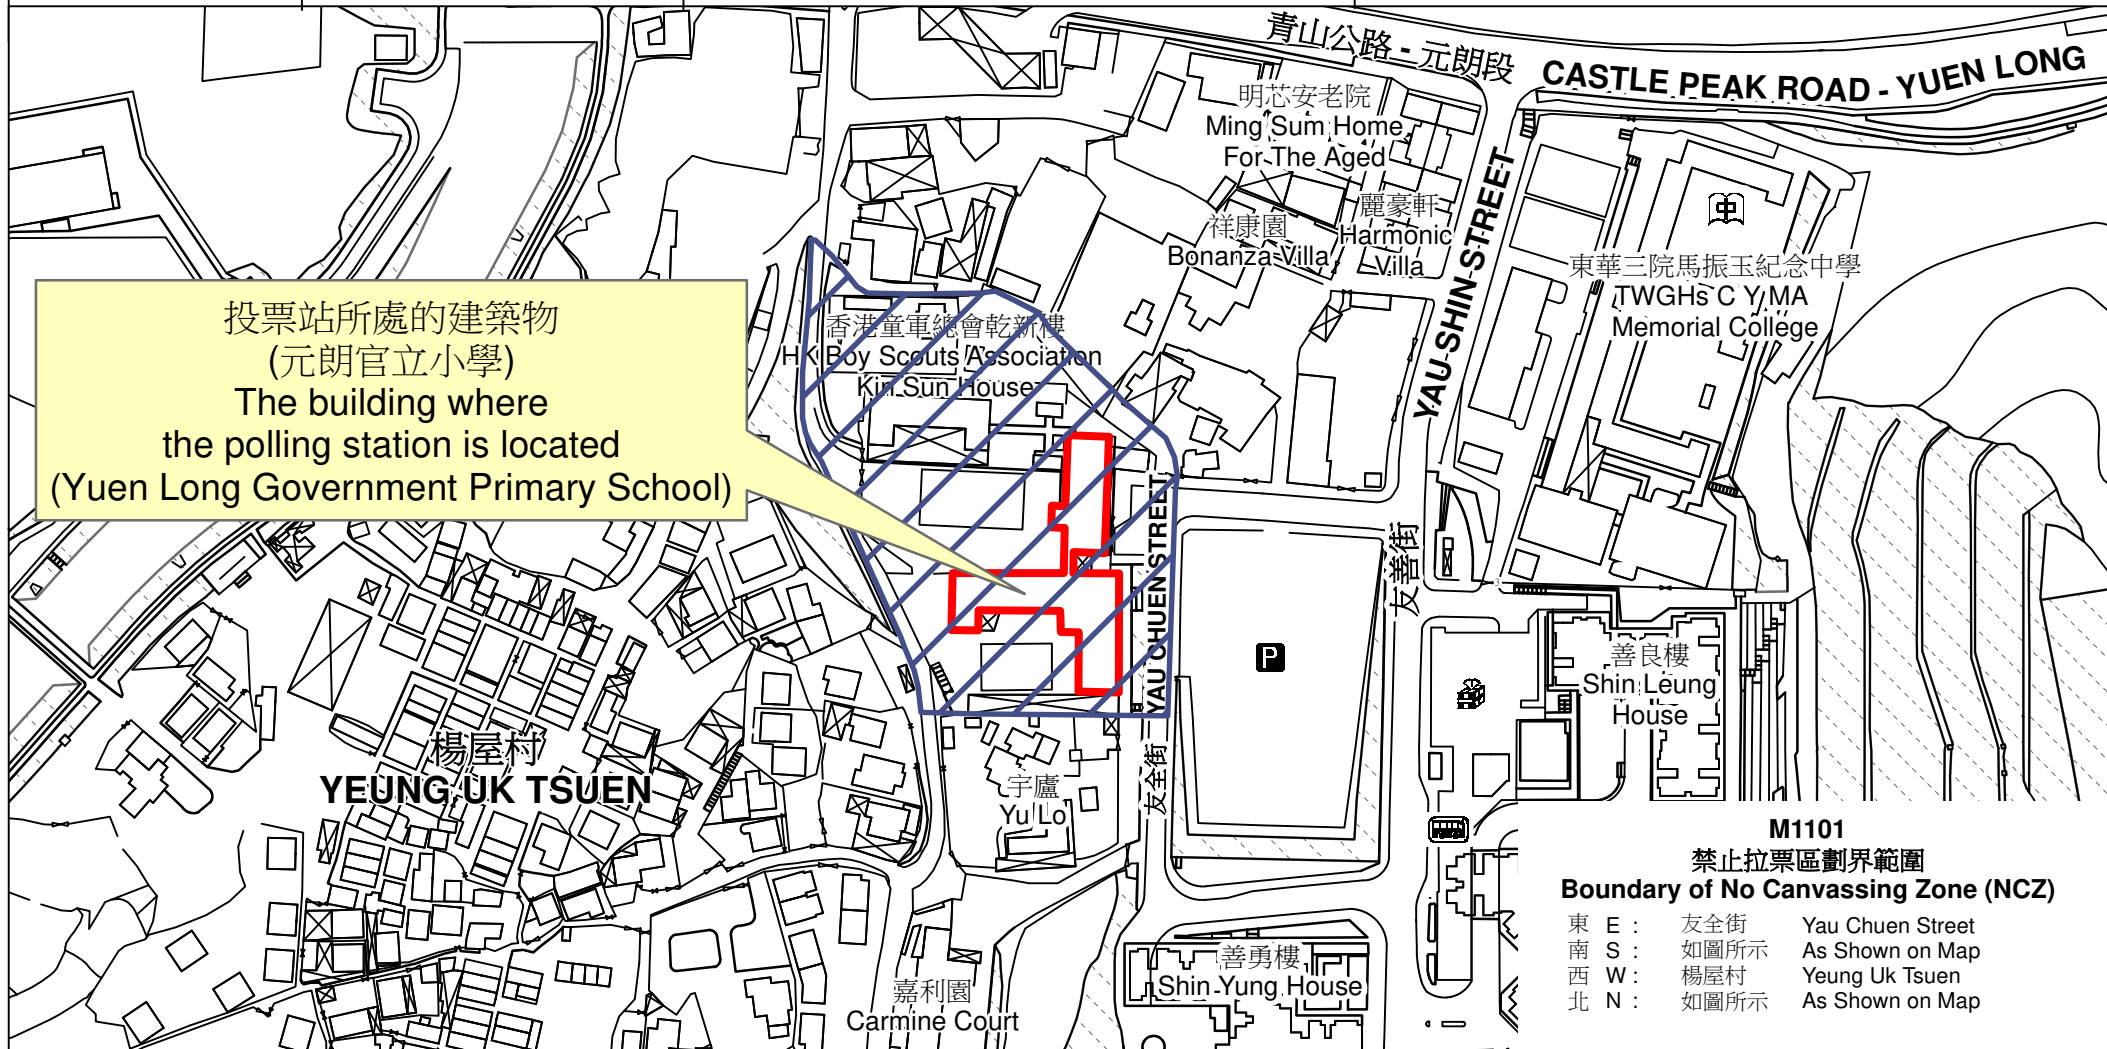

# 投票站位置圖和禁止拉票區 Polling Station - Location Plan & No Canvassing Zone

投票站編號 Polling Station Code	區議會名稱 Name of District Council	2023年區議會一般選舉區議會地方選區代號及名稱 Code & Name of District Council Geographical Constituency for 2023 District Council Ordinary Election	名稱及地址 Name & Address
<b>M1101</b>	<b>元朗 YUEN LONG</b>	<b>M2 元朗鄉郊東 YUEN LONG RURAL EAST</b>	元朗官立小學 新界元朗坳頭友全街元朗官立小學地下 <b>Yuen Long Government Primary School</b> G/F, Yuen Long Government Primary School, Yau Chuen Street, Au Tau, Yuen Long, New Territories

投票站所處的建築物  
(元朗官立小學)  
The building where  
the polling station is located  
(Yuen Long Government Primary School)

**M1101**  
禁止拉票區劃界範圍  
**Boundary of No Canvassing Zone (NCZ)**

東 E :	友全街	Yau Chuen Street
南 S :	如圖所示	As Shown on Map
西 W :	楊屋村	Yeung Uk Tsuen
北 N :	如圖所示	As Shown on Map

 禁止拉票區  
No Canvassing Zone