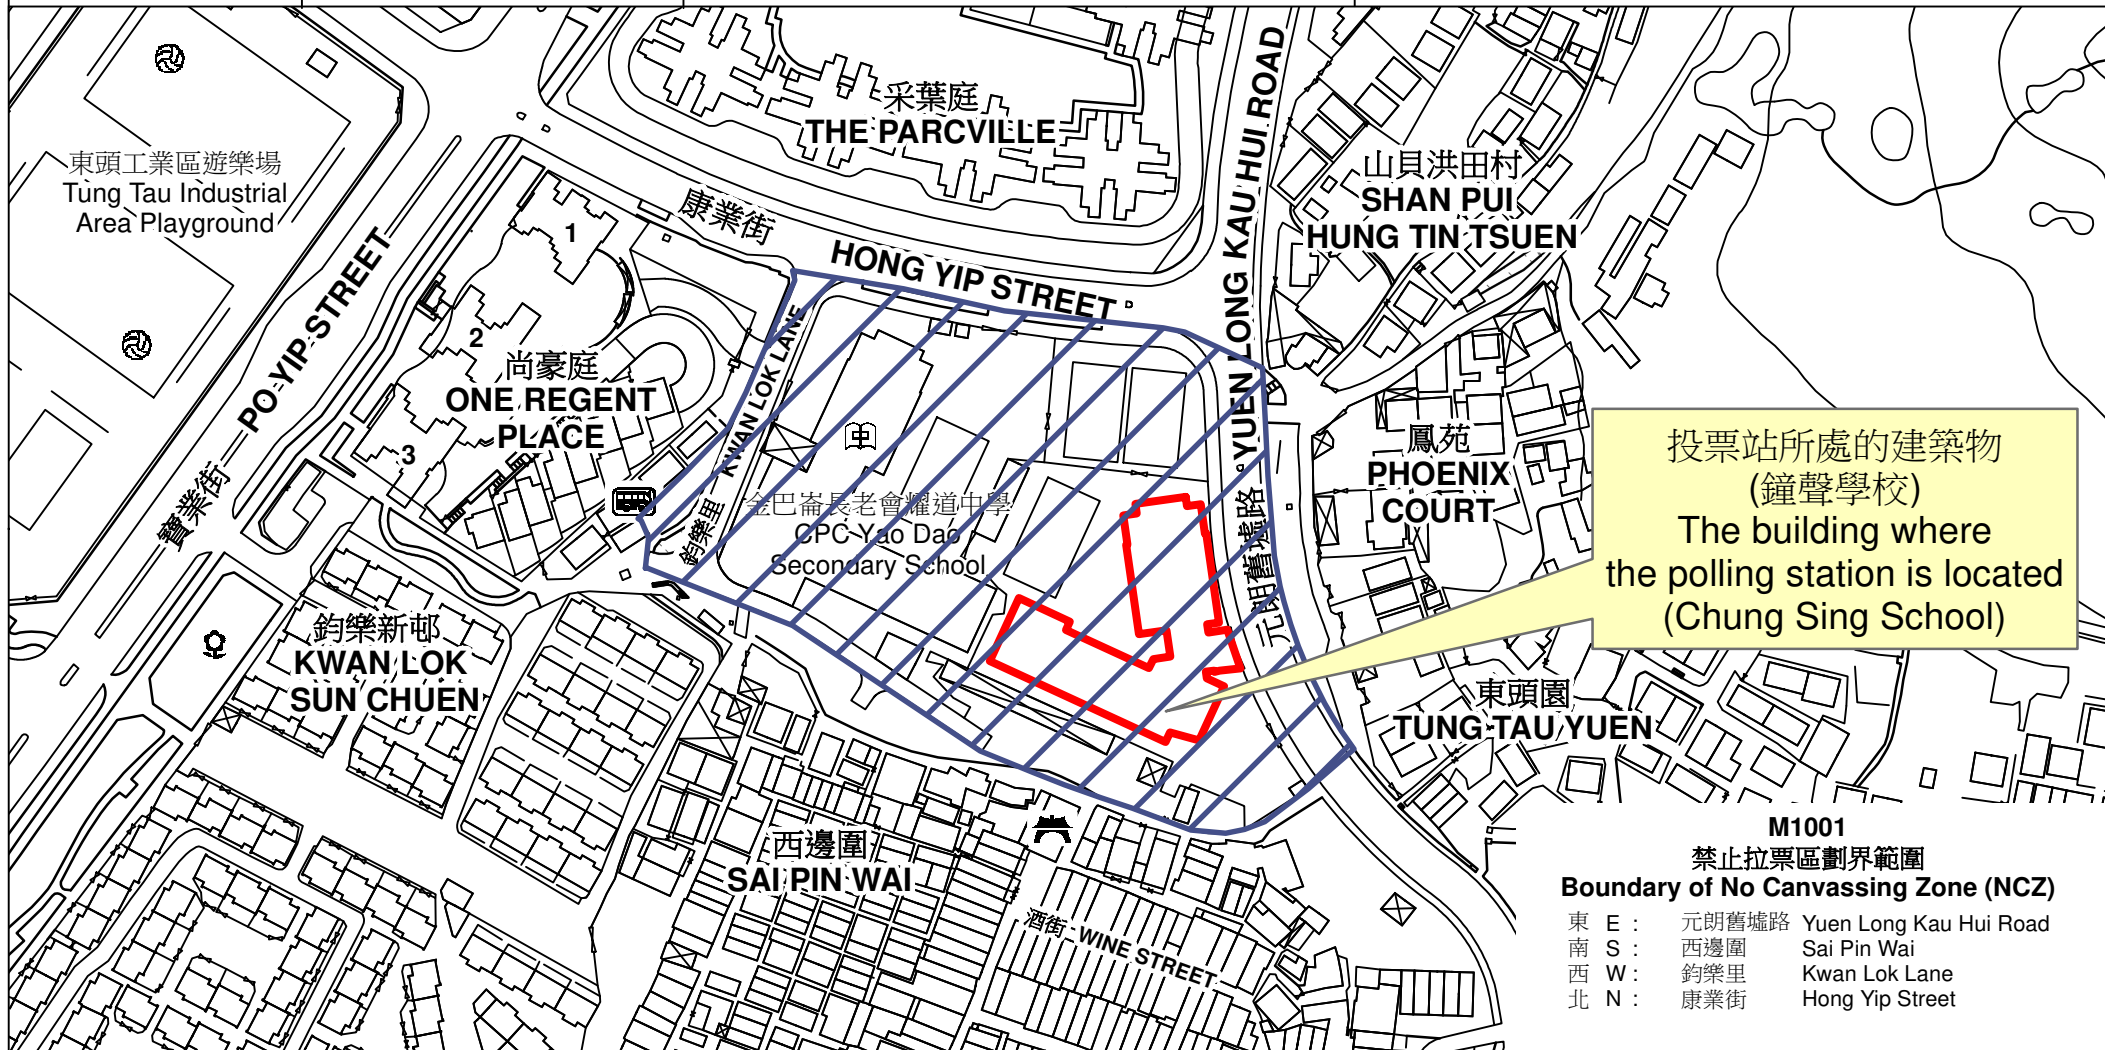

投票站位置圖和禁止拉票區 Polling Station - Location Plan & No Canvassing Zone

| 投票站編號 Polling Station Code | 區議會名稱 Name of District Council | 2023年區議會一般選舉區議會地方選區代號及名稱 Code & Name of District Council Geographical Constituency for 2023 District Council Ordinary Election | 名稱及地址 Name & Address |
|-------------------------------|-----------------------------------|---|---|
| M1001 | 元朗 YUEN LONG | M1 元朗市中心 YUEN LONG TOWN CENTRE | 鐘聲學校 新界元朗舊墟路29號地下 Chung Sing School G/F, 29 Yuen Long Kau Hui Road, Yuen Long, New Territories |

投票站所處的建築物
(鐘聲學校)
The building where
the polling station is located
(Chung Sing School)

M1001
禁止拉票區劃界範圍
Boundary of No Canvassing Zone (NCZ)

| | | |
|-------|-------|------------------------|
| 東 E : | 元朗舊墟路 | Yuen Long Kau Hui Road |
| 南 S : | 西邊圍 | Sai Pin Wai |
| 西 W : | 鈞樂里 | Kwan Lok Lane |
| 北 N : | 康業街 | Hong Yip Street |

 禁止拉票區
No Canvassing Zone