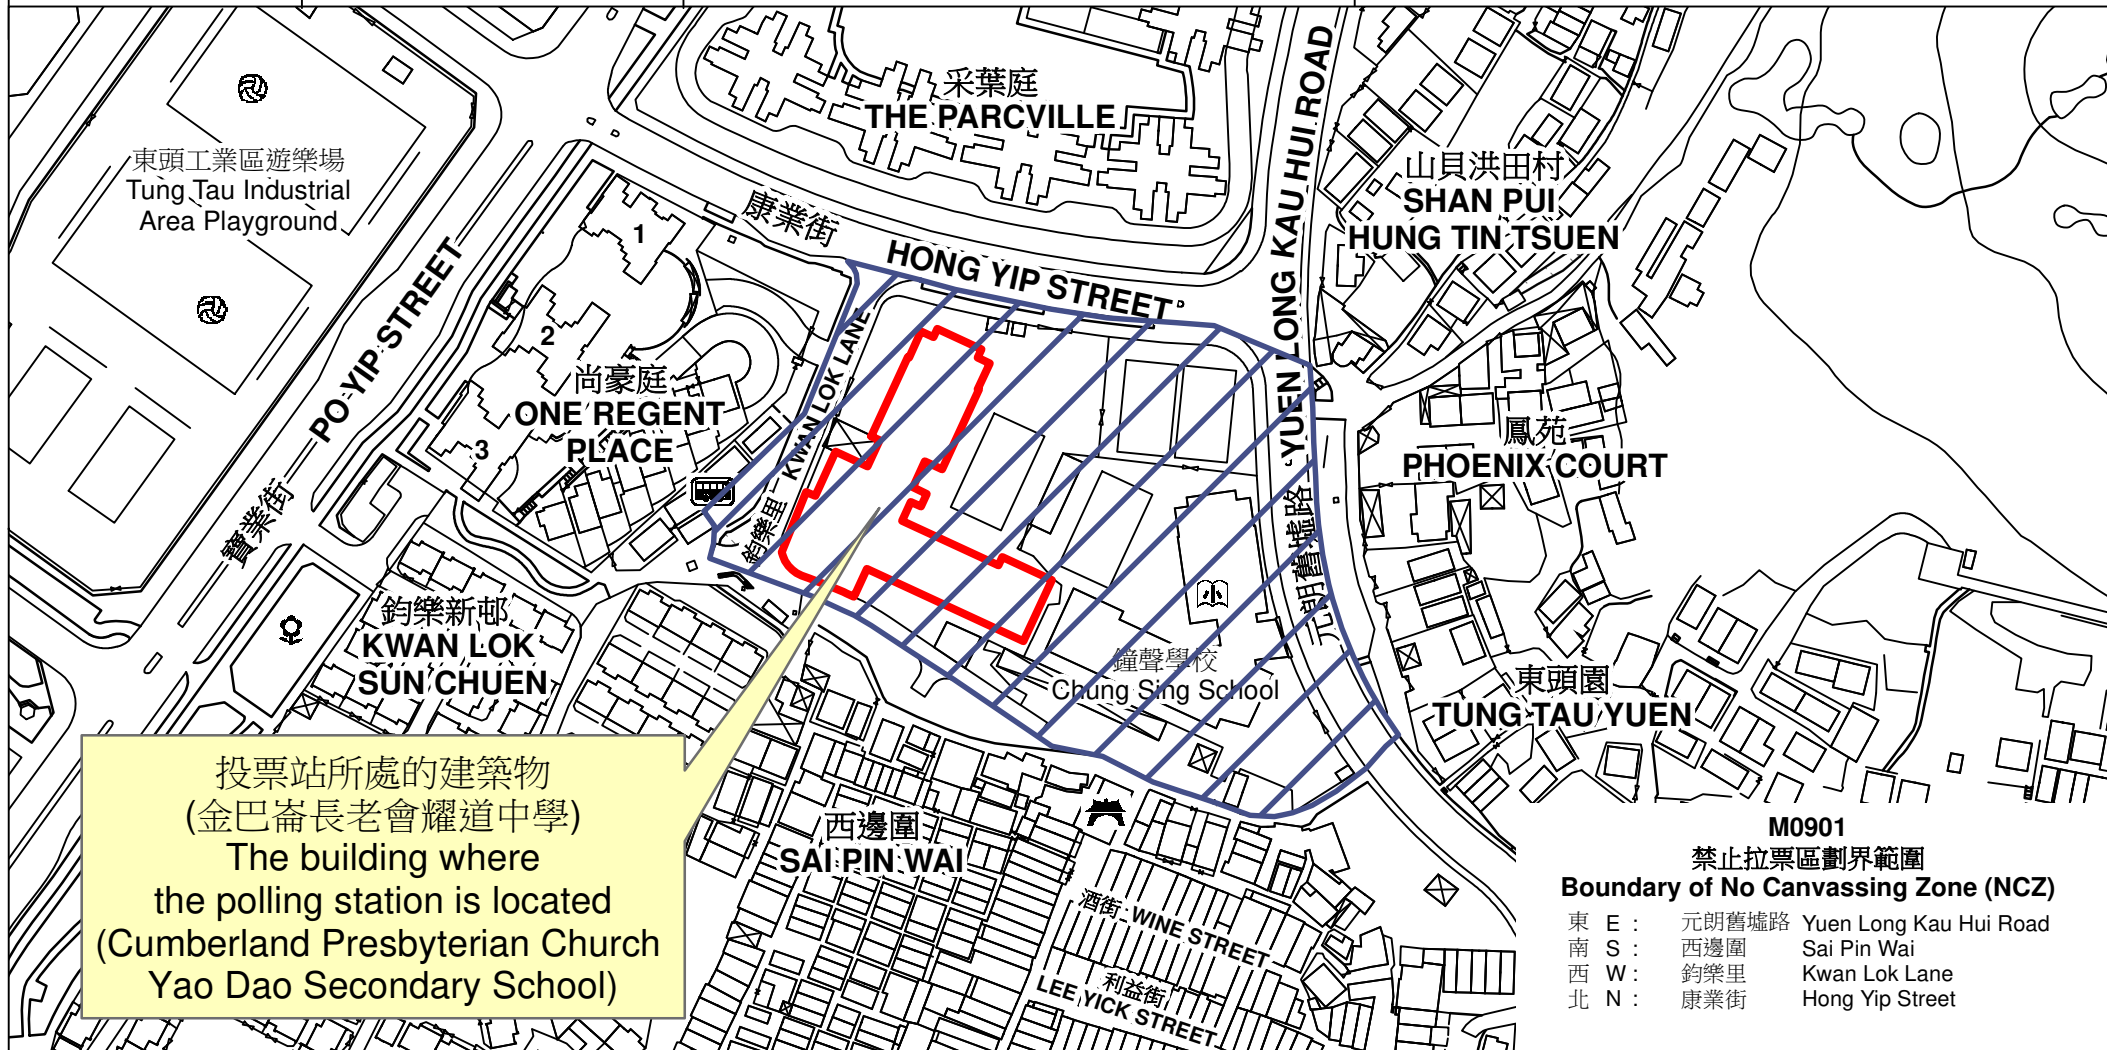

投票站位置圖和禁止拉票區 Polling Station - Location Plan & No Canvassing Zone

投票站編號 Polling Station Code	區議會名稱 Name of District Council	2023年區議會一般選舉區議會地方選區代號及名稱 Code & Name of District Council Geographical Constituency for 2023 District Council Ordinary Election	名稱及地址 Name & Address
M0901	元朗 YUEN LONG	M1 元朗市中心 YUEN LONG TOWN CENTRE	金巴崙長老會耀道中學 新界元朗舊墟16區康業街28號地下 Cumberland Presbyterian Church Yao Dao Secondary School G/F, 28 Hong Yip Street, Area 16, Yuen Long Kau Hui, Yuen Long, New Territories

投票站所處的建築物
(金巴崙長老會耀道中學)
The building where
the polling station is located
(Cumberland Presbyterian Church
Yao Dao Secondary School)

M0901
禁止拉票區劃界範圍
Boundary of No Canvassing Zone (NCZ)

東 E :	元朗舊墟路	Yuen Long Kau Hui Road
南 S :	西邊圍	Sai Pin Wai
西 W :	鈞樂里	Kwan Lok Lane
北 N :	康業街	Hong Yip Street

 禁止拉票區
No Canvassing Zone