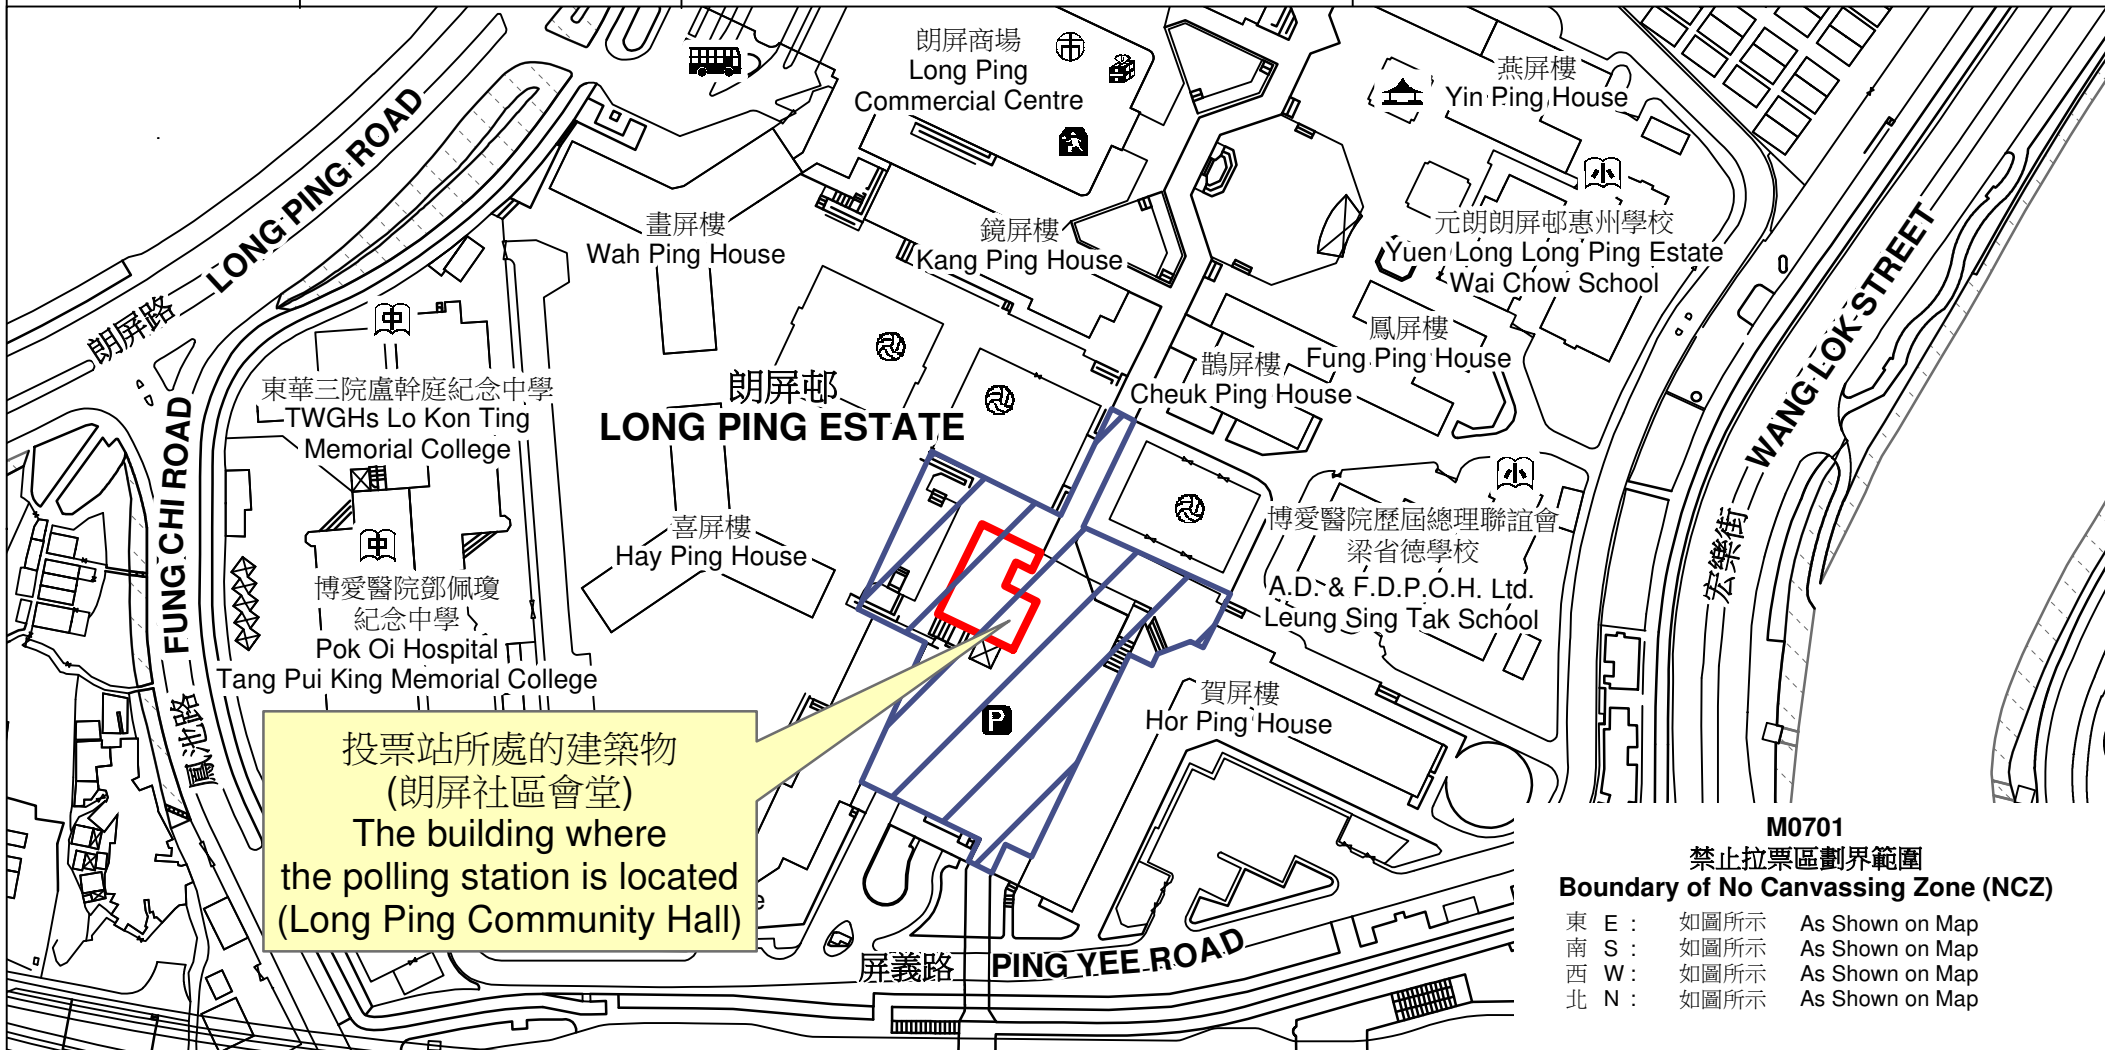

# 投票站位置圖和禁止拉票區 Polling Station - Location Plan & No Canvassing Zone

投票站編號 Polling Station Code	區議會名稱 Name of District Council	2023年區議會一般選舉區議會地方選區代號及名稱 Code & Name of District Council Geographical Constituency for 2023 District Council Ordinary Election	名稱及地址 Name & Address
<b>M0701</b>	<b>元朗 YUEN LONG</b>	<b>M1 元朗市中心 YUEN LONG TOWN CENTRE</b>	朗屏社區會堂 新界元朗朗屏邨朗屏社區會堂地下 <b>Long Ping Community Hall</b> G/F, Long Ping Community Hall, Long Ping Estate, Yuen Long, New Territories

投票站所處的建築物  
(朗屏社區會堂)  
The building where  
the polling station is located  
(Long Ping Community Hall)

**M0701**  
**禁止拉票區劃界範圍**  
**Boundary of No Canvassing Zone (NCZ)**  
東 E : 如圖所示 As Shown on Map  
南 S : 如圖所示 As Shown on Map  
西 W : 如圖所示 As Shown on Map  
北 N : 如圖所示 As Shown on Map

 禁止拉票區  
No Canvassing Zone