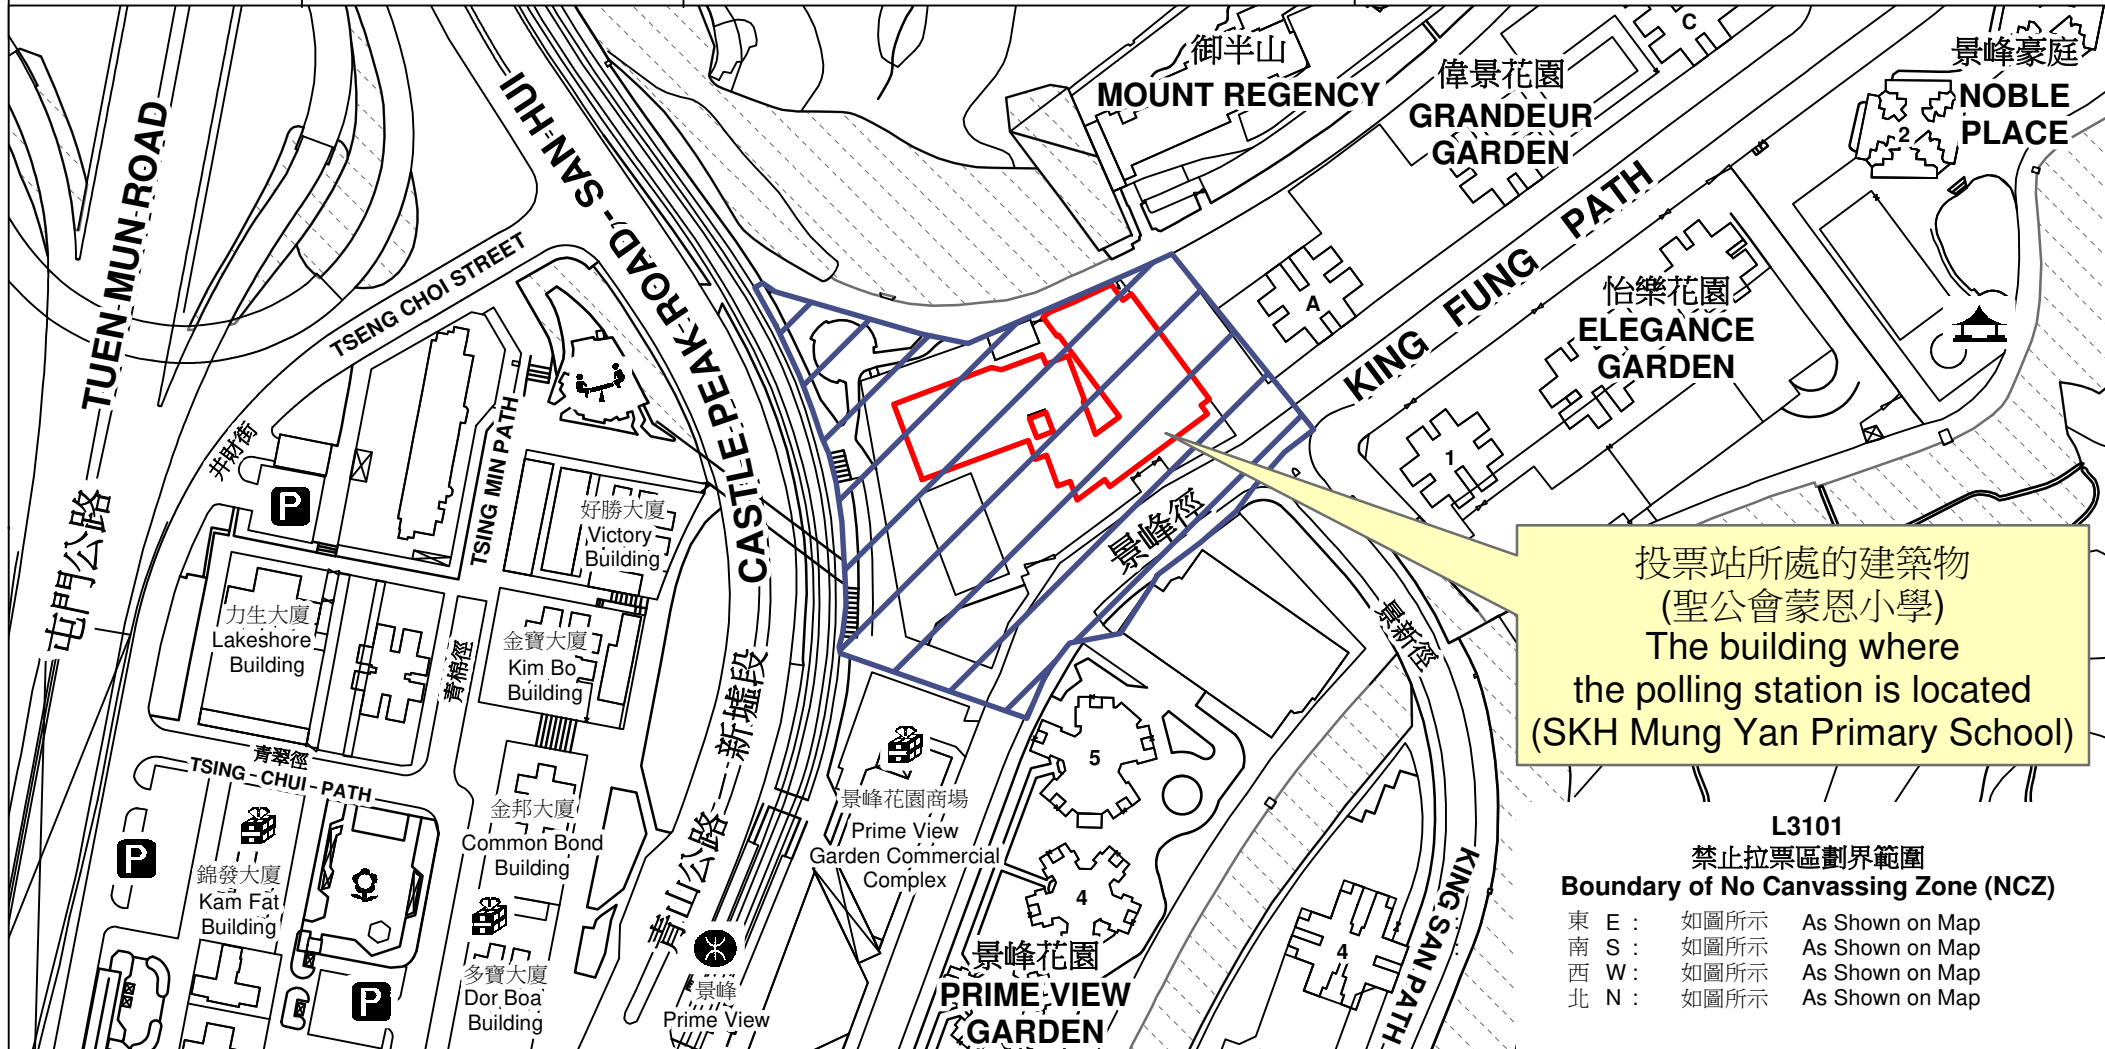

投票站位置圖和禁止拉票區 Polling Station - Location Plan & No Canvassing Zone

<p>投票站編號 Polling Station Code</p> <p>L3101</p>	<p>區議會名稱 Name of District Council</p> <p>屯門 TUEN MUN</p>	<p>2023年區議會一般選舉區議會地方選區代號及名稱 Code & Name of District Council Geographical Constituency for 2023 District Council Ordinary Election</p> <p>L3 屯門北 TUEN MUN NORTH</p>	<p>名稱及地址 Name & Address</p> <p>聖公會蒙恩小學 新界屯門景峰徑1號地下 SKH Mung Yan Primary School G/F, 1 King Fung Path, Tuen Mun, New Territories</p>
---	---	---	--

投票站所處的建築物
(聖公會蒙恩小學)
The building where
the polling station is located
(SKH Mung Yan Primary School)

L3101
禁止拉票區劃界範圍
Boundary of No Canvassing Zone (NCZ)

東 E :	如圖所示	As Shown on Map
南 S :	如圖所示	As Shown on Map
西 W :	如圖所示	As Shown on Map
北 N :	如圖所示	As Shown on Map

 禁止拉票區
No Canvassing Zone