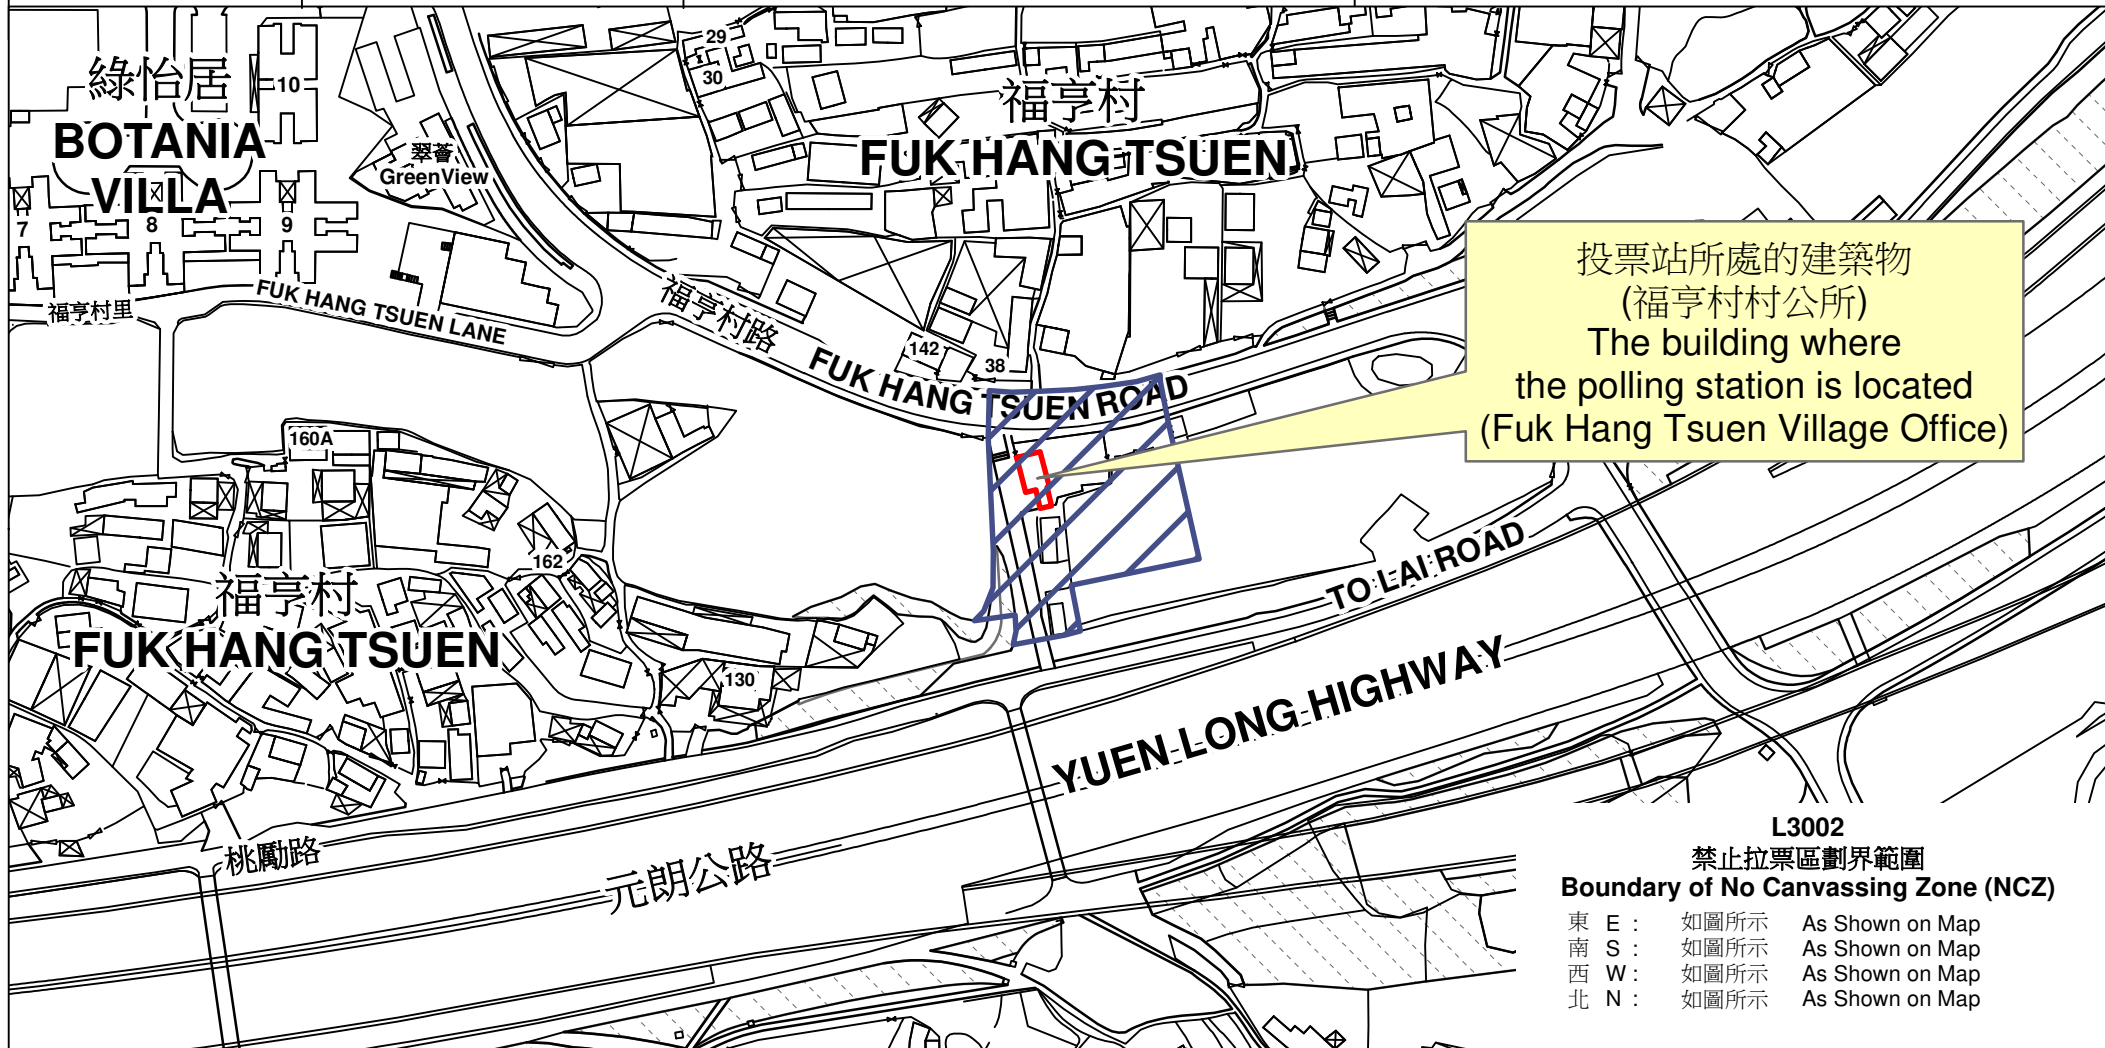

投票站位置圖和禁止拉票區 Polling Station - Location Plan & No Canvassing Zone

投票站編號 Polling Station Code	區議會名稱 Name of District Council	2023年區議會一般選舉區議會地方選區代號及名稱 Code & Name of District Council Geographical Constituency for 2023 District Council Ordinary Election	名稱及地址 Name & Address
L3002	屯門 TUEN MUN	L3 屯門北 TUEN MUN NORTH	福亨村村公所 新界屯門福亨村路福亨村村公所地下 Fuk Hang Tsuen Village Office G/F, Fuk Hang Tsuen Village Office, Fuk Hang Tsuen Road, Tuen Mun, New Territories

L3002
禁止拉票區劃界範圍
Boundary of No Canvassing Zone (NCZ)

東 E :	如圖所示	As Shown on Map
南 S :	如圖所示	As Shown on Map
西 W :	如圖所示	As Shown on Map
北 N :	如圖所示	As Shown on Map

 禁止拉票區
No Canvassing Zone