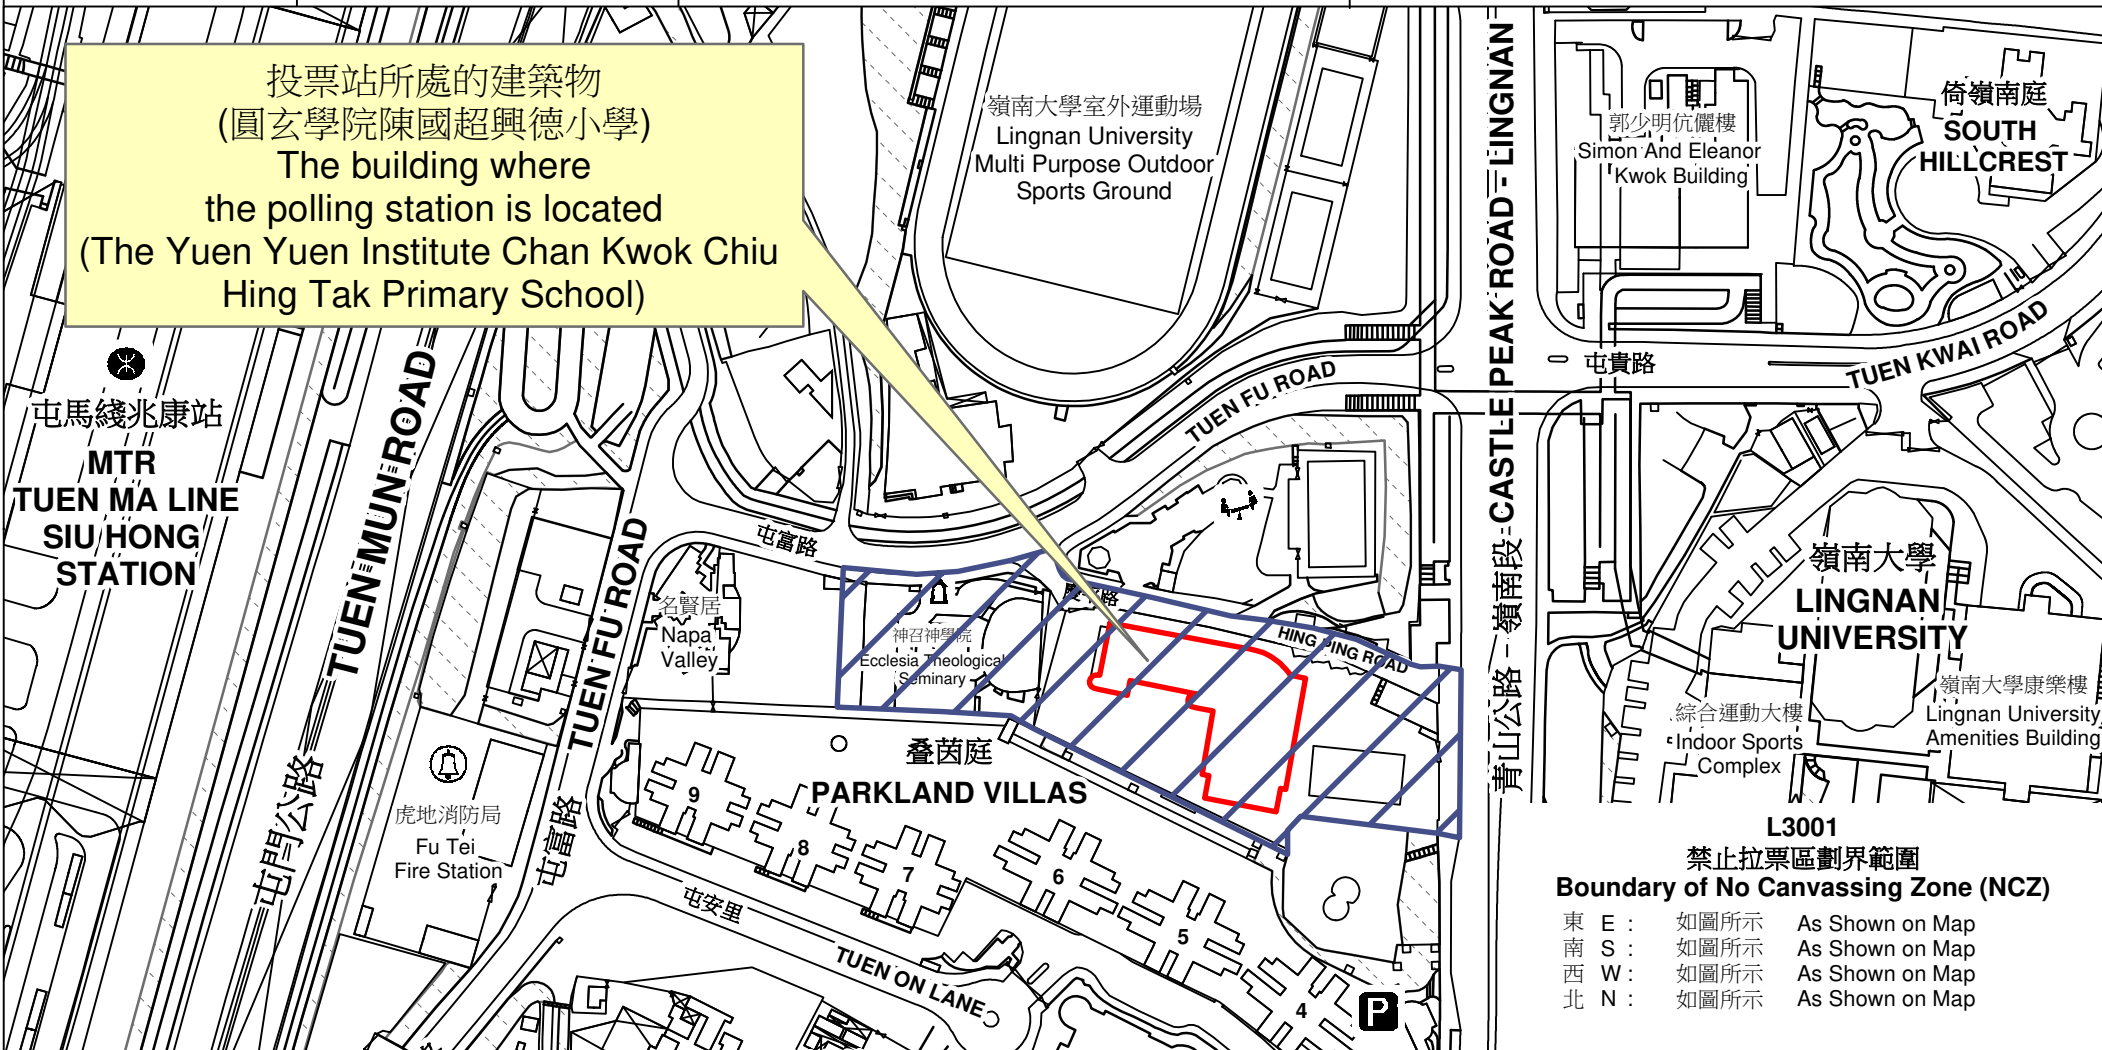

投票站位置圖和禁止拉票區 Polling Station - Location Plan & No Canvassing Zone

投票站編號 Polling Station Code	區議會名稱 Name of District Council	2023年區議會一般選舉區議會地方選區代號及名稱 Code & Name of District Council Geographical Constituency for 2023 District Council Ordinary Election	名稱及地址 Name & Address
L3001	屯門 TUEN MUN	L3 屯門北 TUEN MUN NORTH	圓玄學院陳國超興德小學 新界屯門慶平路1號地下 The Yuen Yuen Institute Chan Kwok Chiu Hing Tak Primary School G/F, 1 Hing Ping Road, Tuen Mun, New Territories

投票站所處的建築物
(圓玄學院陳國超興德小學)
The building where
the polling station is located
(The Yuen Yuen Institute Chan Kwok Chiu Hing Tak Primary School)

L3001
禁止拉票區劃界範圍
Boundary of No Canvassing Zone (NCZ)

東 E :	如圖所示	As Shown on Map
南 S :	如圖所示	As Shown on Map
西 W :	如圖所示	As Shown on Map
北 N :	如圖所示	As Shown on Map

 禁止拉票區
No Canvassing Zone