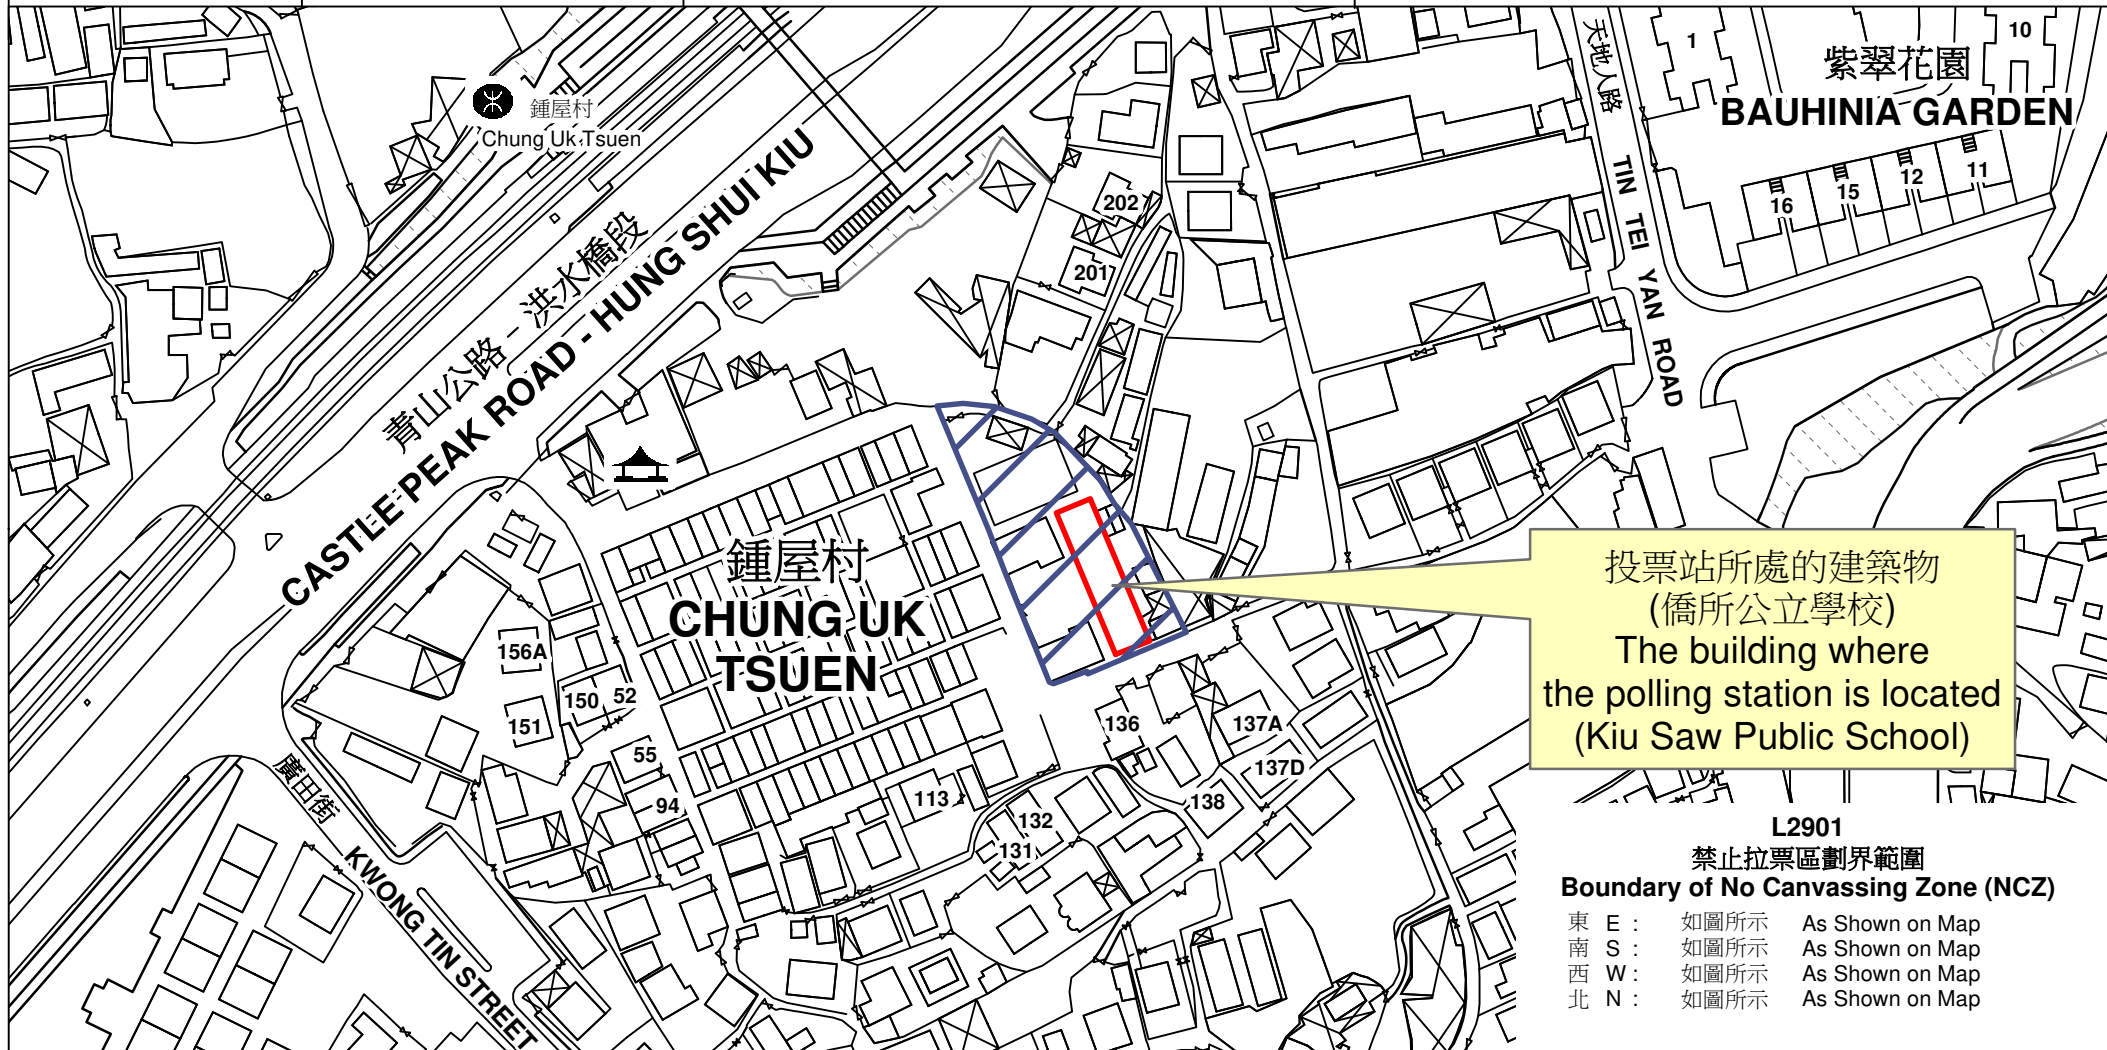

投票站位置圖和禁止拉票區 Polling Station - Location Plan & No Canvassing Zone

投票站編號 Polling Station Code	區議會名稱 Name of District Council	2023年區議會一般選舉區議會地方選區代號及名稱 Code & Name of District Council Geographical Constituency for 2023 District Council Ordinary Election	名稱及地址 Name & Address
L2901	屯門 TUEN MUN	L3 屯門北 TUEN MUN NORTH	僑所公立學校 新界屯門鍾屋村1A號地下 Kiu Saw Public School G/F, 1A Chung Uk Tsuen, Tuen Mun, New Territories

投票站所處的建築物
(僑所公立學校)
The building where
the polling station is located
(Kiu Saw Public School)

L2901
禁止拉票區劃界範圍
Boundary of No Canvassing Zone (NCZ)

東 E :	如圖所示	As Shown on Map
南 S :	如圖所示	As Shown on Map
西 W :	如圖所示	As Shown on Map
北 N :	如圖所示	As Shown on Map

 禁止拉票區
No Canvassing Zone