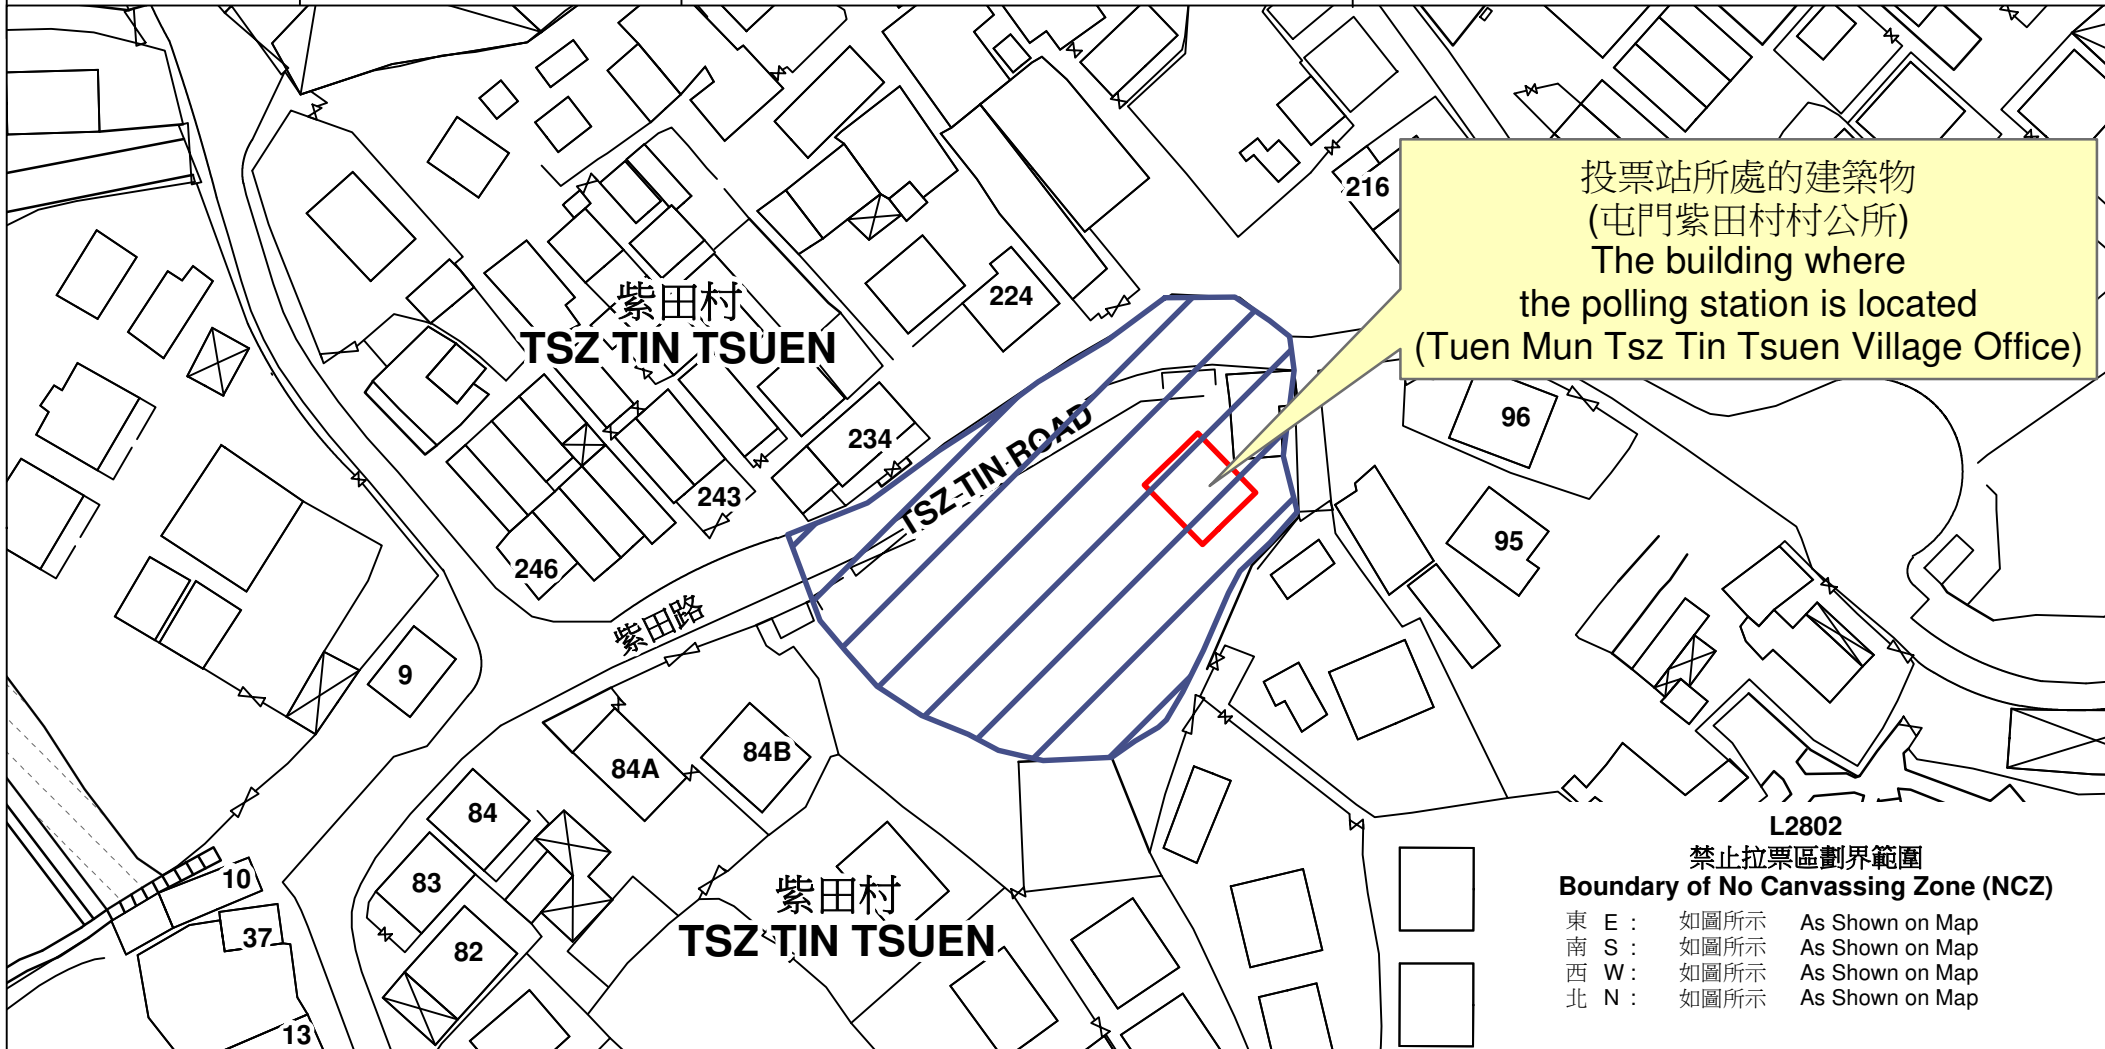

# 投票站位置圖和禁止拉票區 Polling Station - Location Plan & No Canvassing Zone

投票站編號 Polling Station Code	區議會名稱 Name of District Council	2023年區議會一般選舉區議會地方選區代號及名稱 Code & Name of District Council Geographical Constituency for 2023 District Council Ordinary Election	名稱及地址 Name & Address
<b>L2802</b>	<b>屯門 TUEN MUN</b>	<b>L3 屯門北 TUEN MUN NORTH</b>	屯門紫田村村公所 新界屯門紫田路紫田村93號地下 <b>Tuen Mun Tsz Tin Tsuen Village Office G/F, 93 Tsz Tin Tsuen, Tsz Tin Road, Tuen Mun, New Territories</b>

**L2802**  
禁止拉票區劃界範圍  
**Boundary of No Canvassing Zone (NCZ)**

東 E :	如圖所示	As Shown on Map
南 S :	如圖所示	As Shown on Map
西 W :	如圖所示	As Shown on Map
北 N :	如圖所示	As Shown on Map

 禁止拉票區  
No Canvassing Zone