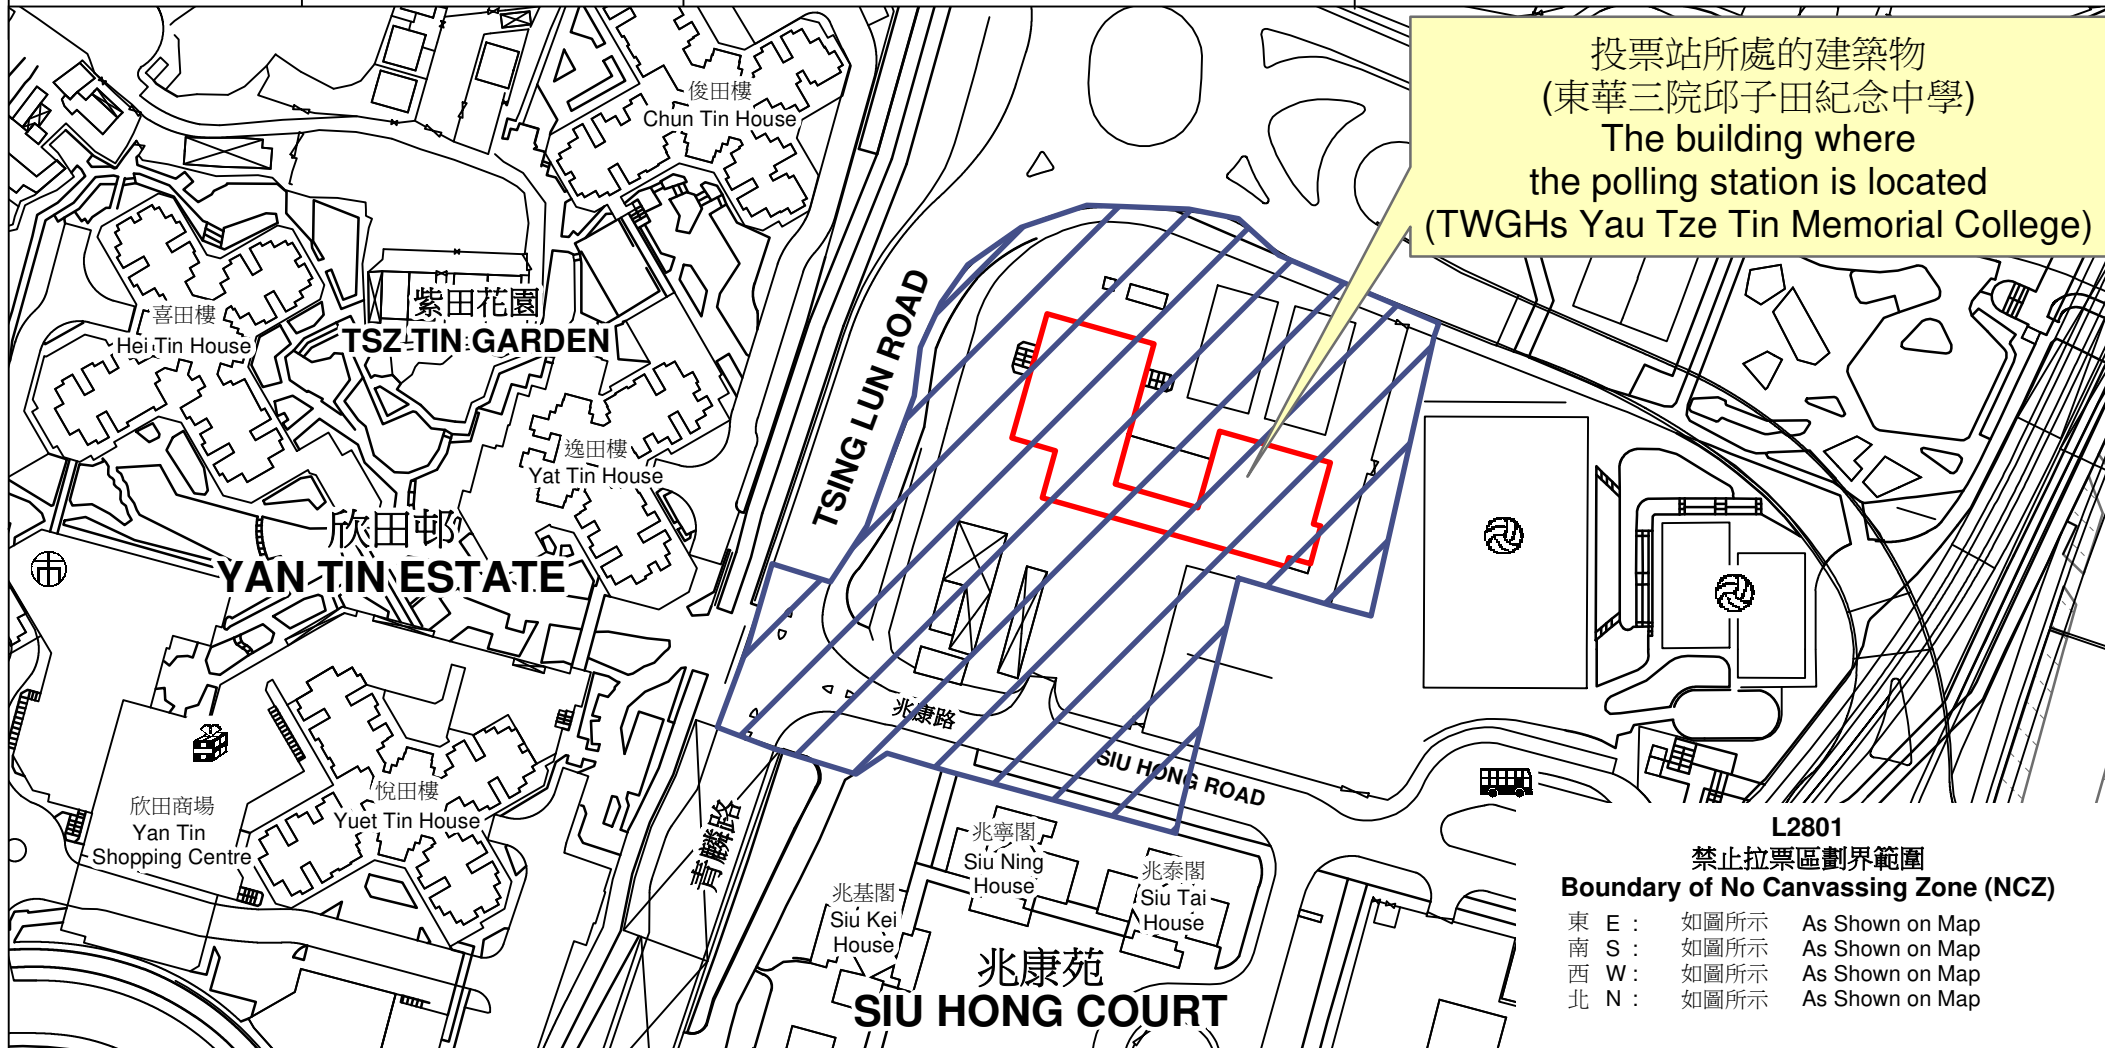

投票站位置圖和禁止拉票區 Polling Station - Location Plan & No Canvassing Zone

投票站編號 Polling Station Code	區議會名稱 Name of District Council	2023年區議會一般選舉區議會地方選區代號及名稱 Code & Name of District Council Geographical Constituency for 2023 District Council Ordinary Election	名稱及地址 Name & Address
L2801	屯門 TUEN MUN	L3 屯門北 TUEN MUN NORTH	東華三院邱子田紀念中學 新界屯門兆康苑兆康路1號地下 TWGHs Yau Tze Tin Memorial College G/F, 1 Siu Hong Road, Siu Hong Court, Tuen Mun, New Territories

投票站所處的建築物
(東華三院邱子田紀念中學)
The building where
the polling station is located
(TWGHs Yau Tze Tin Memorial College)

L2801
禁止拉票區劃界範圍
Boundary of No Canvassing Zone (NCZ)

東 E :	如圖所示	As Shown on Map
南 S :	如圖所示	As Shown on Map
西 W :	如圖所示	As Shown on Map
北 N :	如圖所示	As Shown on Map

 禁止拉票區
No Canvassing Zone