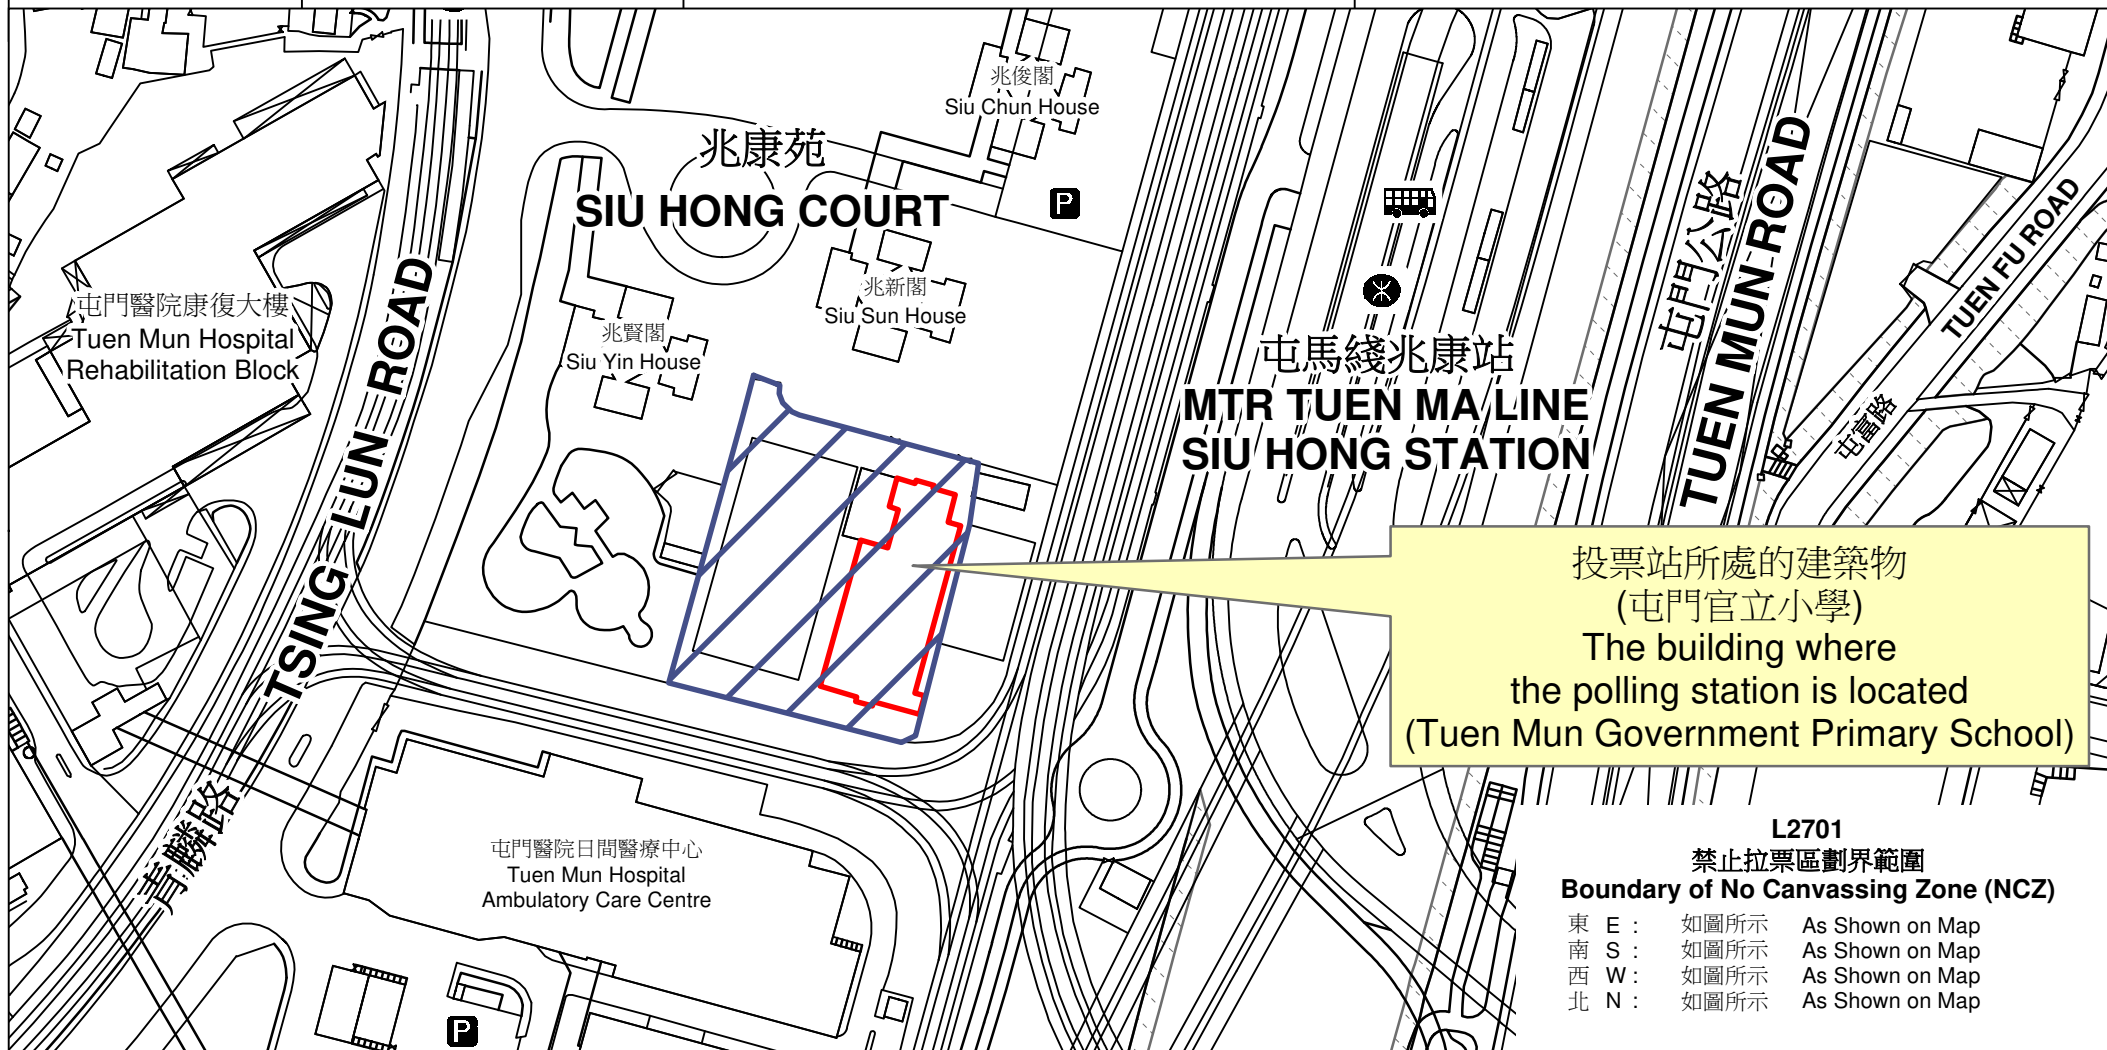

投票站位置圖和禁止拉票區 Polling Station - Location Plan & No Canvassing Zone

投票站編號 Polling Station Code	區議會名稱 Name of District Council	2023年區議會一般選舉區議會地方選區代號及名稱 Code & Name of District Council Geographical Constituency for 2023 District Council Ordinary Election	名稱及地址 Name & Address
L2701	屯門 TUEN MUN	L3 屯門北 TUEN MUN NORTH	屯門官立小學 新界屯門兆康苑屯門官立小學地下 Tuen Mun Government Primary School G/F, Tuen Mun Government Primary School, Siu Hong Court, Tuen Mun, New Territories

投票站所處的建築物
(屯門官立小學)
The building where
the polling station is located
(Tuen Mun Government Primary School)

L2701
禁止拉票區劃界範圍
Boundary of No Canvassing Zone (NCZ)

東 E :	如圖所示	As Shown on Map
南 S :	如圖所示	As Shown on Map
西 W :	如圖所示	As Shown on Map
北 N :	如圖所示	As Shown on Map

 禁止拉票區
No Canvassing Zone