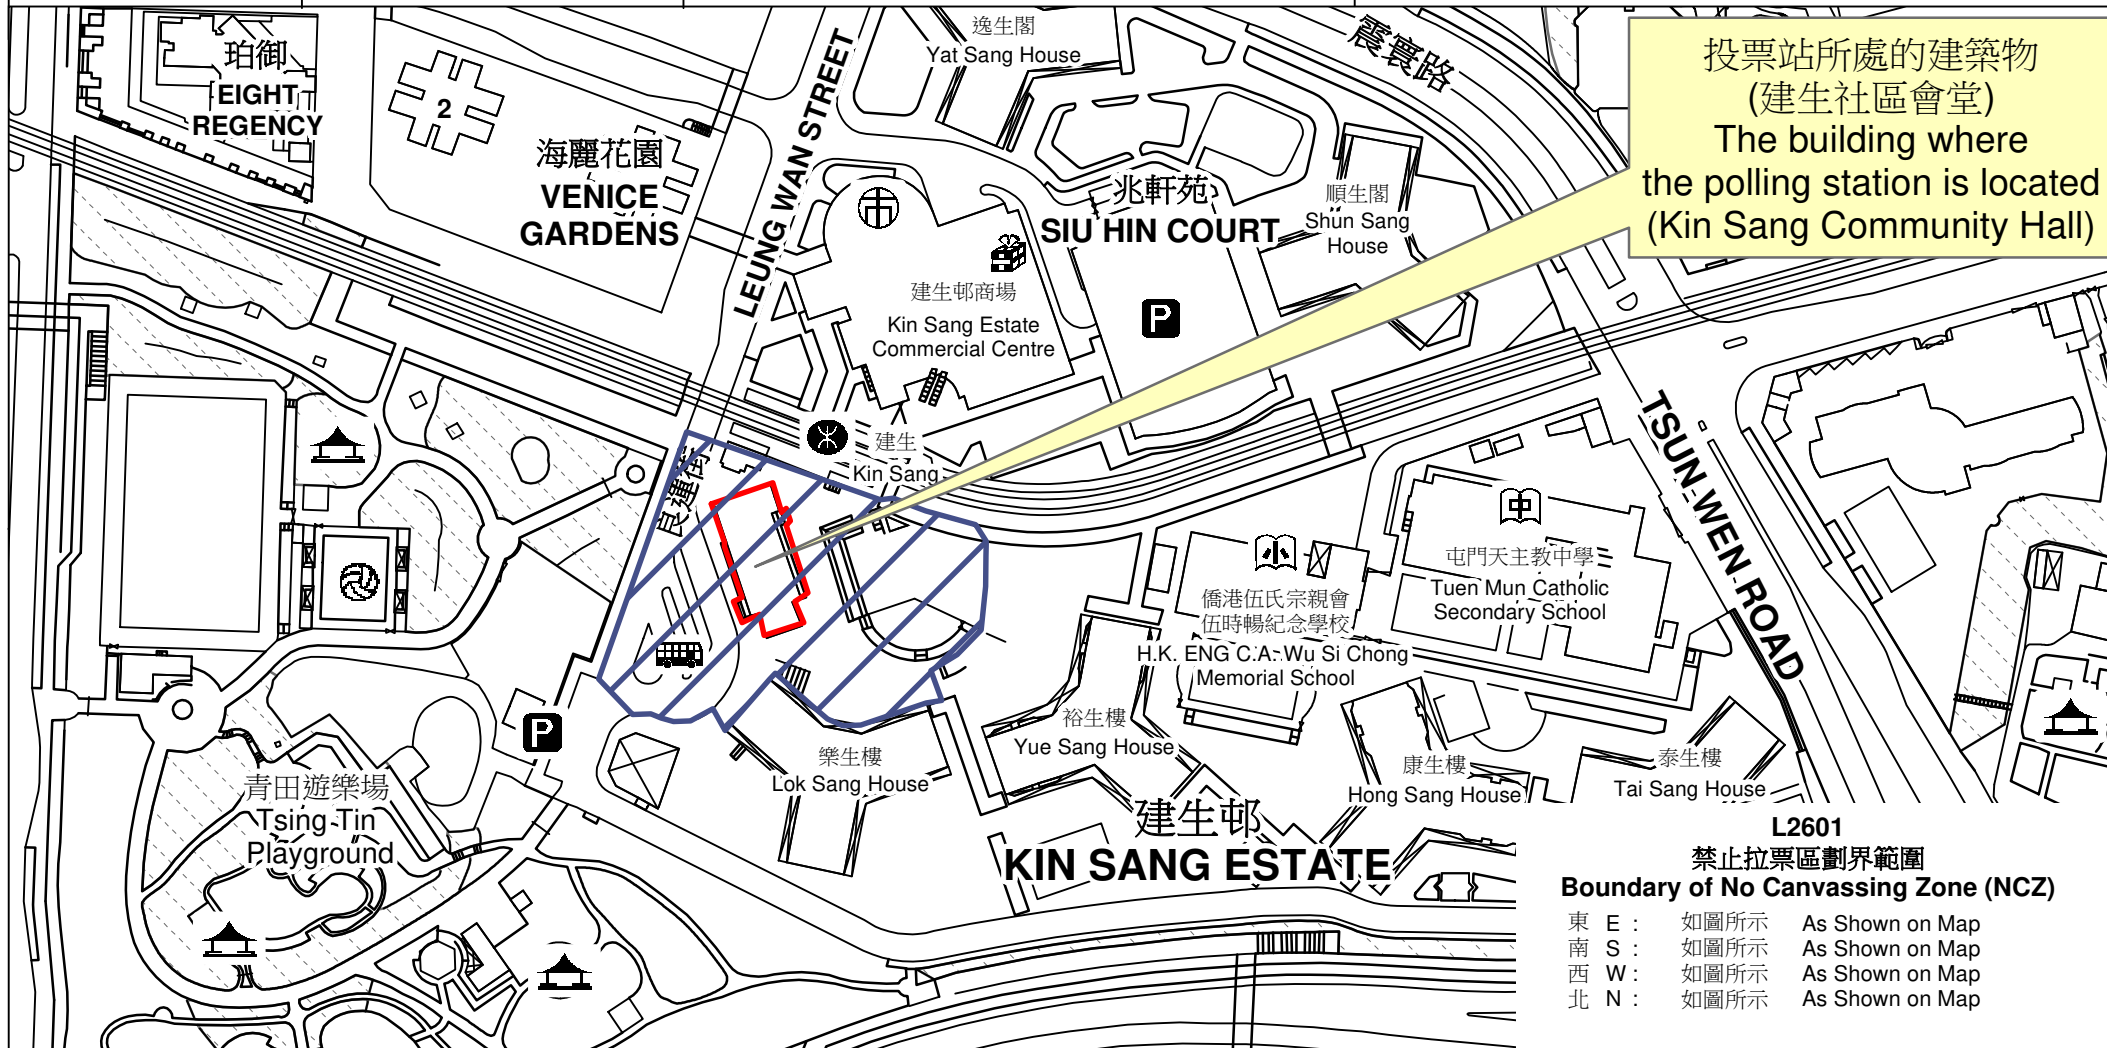

# 投票站位置圖和禁止拉票區 Polling Station - Location Plan & No Canvassing Zone

投票站編號 Polling Station Code	區議會名稱 Name of District Council	2023年區議會一般選舉區議會地方選區代號及名稱 Code & Name of District Council Geographical Constituency for 2023 District Council Ordinary Election	名稱及地址 Name & Address
<b>L2601</b>	<b>屯門 TUEN MUN</b>	<b>L3 屯門北 TUEN MUN NORTH</b>	建生社區會堂 新界屯門建生邨建生社區會堂地下 <b>Kin Sang Community Hall</b> G/F, Kin Sang Community Hall, Kin Sang Estate, Tuen Mun, New Territories

 禁止拉票區  
No Canvassing Zone