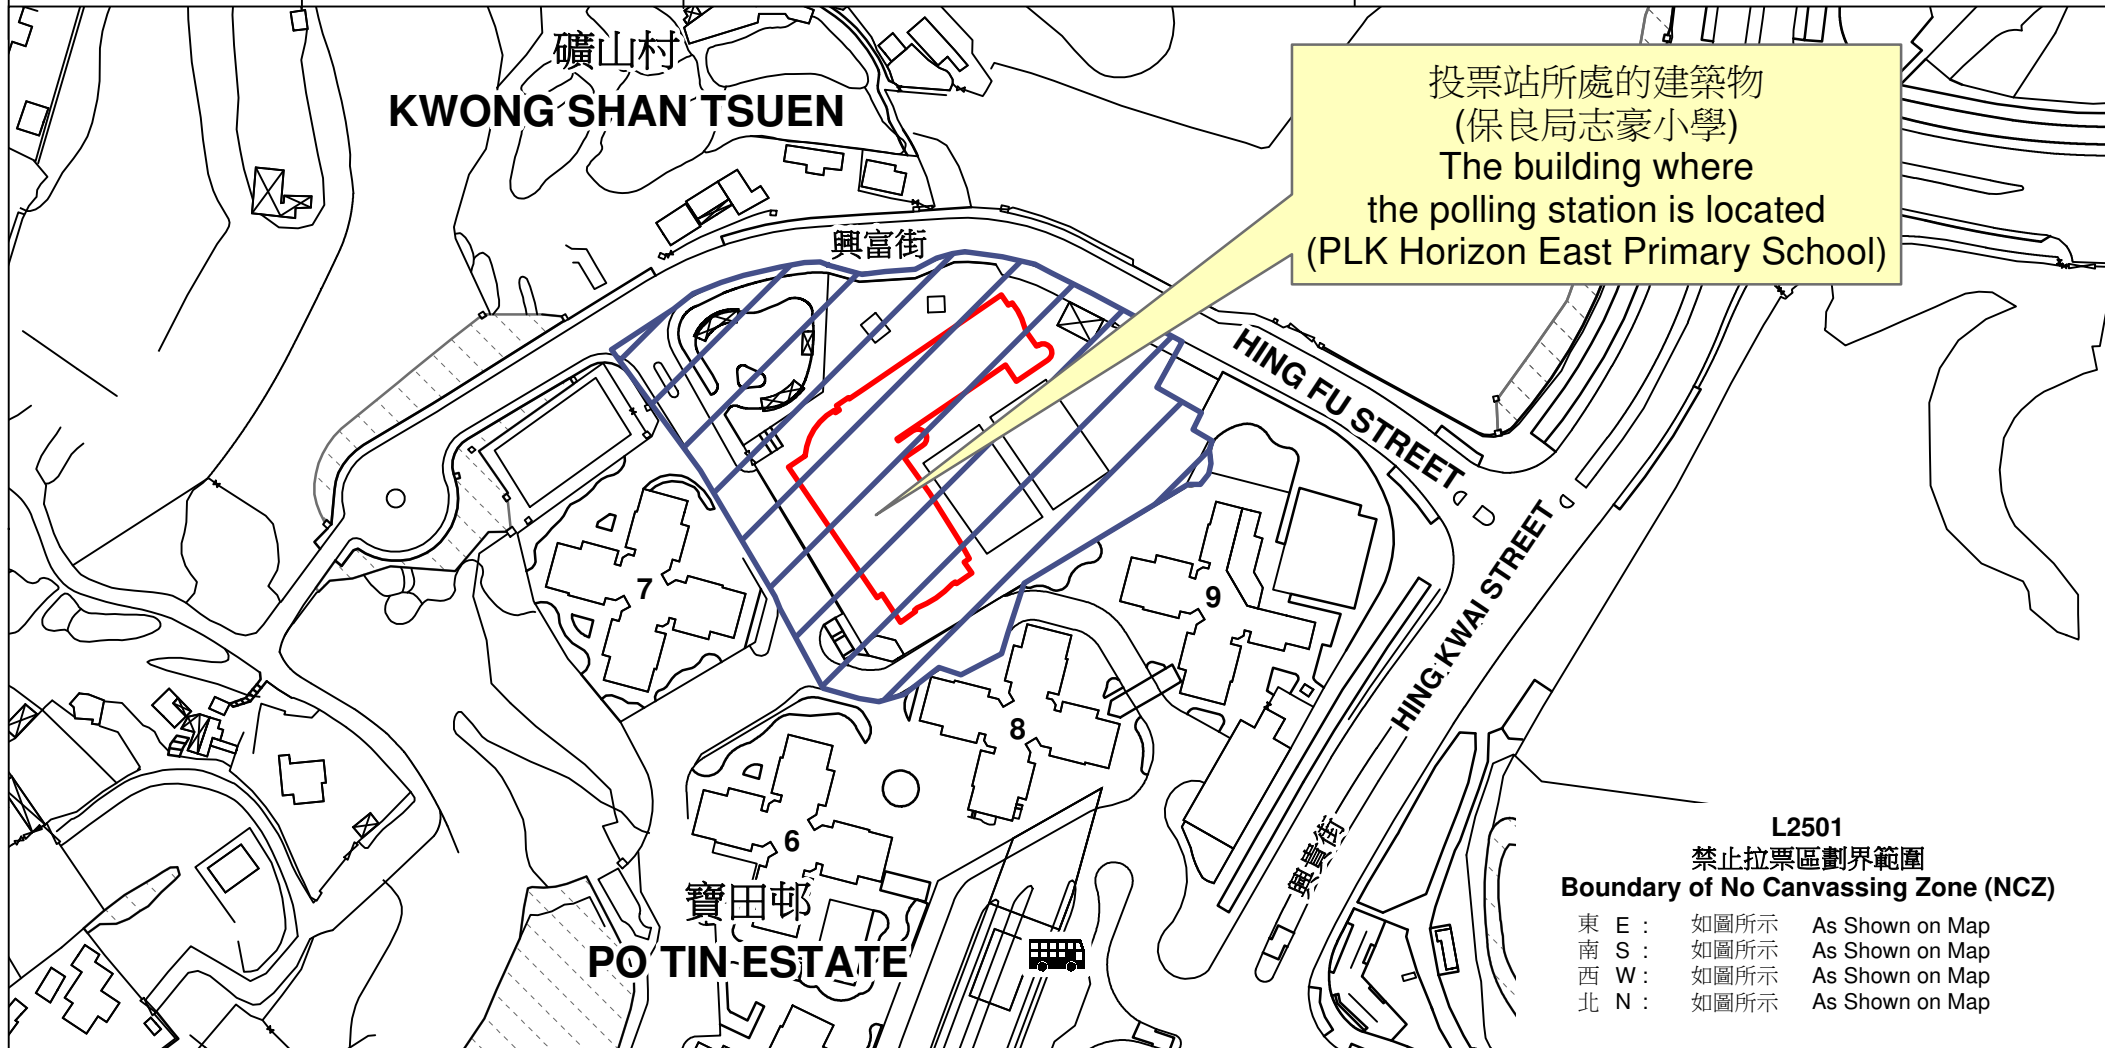

投票站位置圖和禁止拉票區 Polling Station - Location Plan & No Canvassing Zone

| 投票站編號 Polling Station Code | 區議會名稱 Name of District Council | 2023年區議會一般選舉區議會地方選區代號及名稱 Code & Name of District Council Geographical Constituency for 2023 District Council Ordinary Election | 名稱及地址 Name & Address |
|-------------------------------|-----------------------------------|---|--|
| L2501 | 屯門 TUEN MUN | L3 屯門北 TUEN MUN NORTH | 保良局志豪小學 新界屯門興富街3號地下 PLK Horizon East Primary School G/F, 3 Hing Fu Street, Tuen Mun, New Territories |

 禁止拉票區
No Canvassing Zone