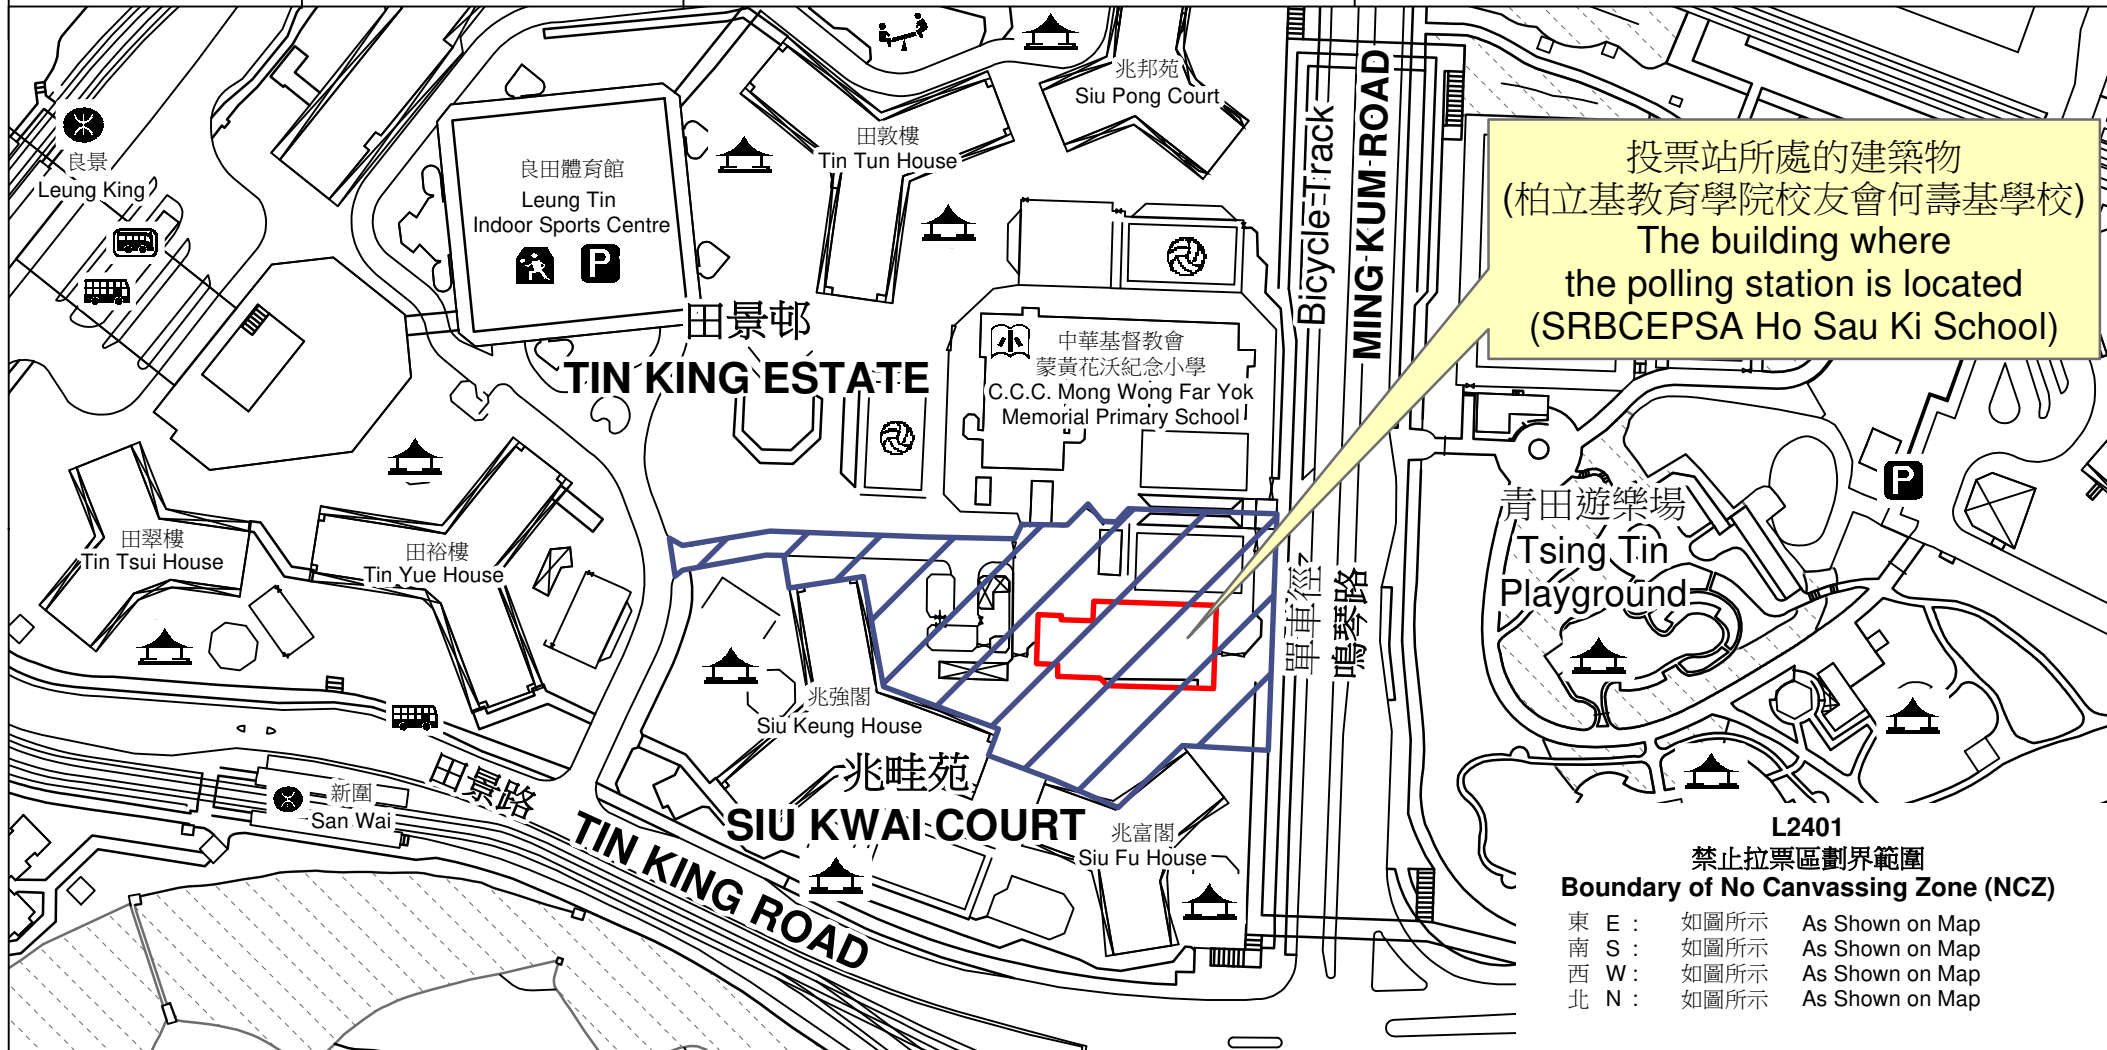

投票站位置圖和禁止拉票區 Polling Station - Location Plan & No Canvassing Zone

投票站編號 Polling Station Code	區議會名稱 Name of District Council	2023年區議會一般選舉區議會地方選區代號及名稱 Code & Name of District Council Geographical Constituency for 2023 District Council Ordinary Election	名稱及地址 Name & Address
L2401	屯門 TUEN MUN	L3 屯門北 TUEN MUN NORTH	柏立基教育學院校友會何壽基學校 新界屯門田景邨第一號校舍地下 SRBCEPSA Ho Sau Ki School G/F, Estate Primary School No. 1, Tin King Estate, Tuen Mun, New Territories

禁止拉票區
No Canvassing Zone