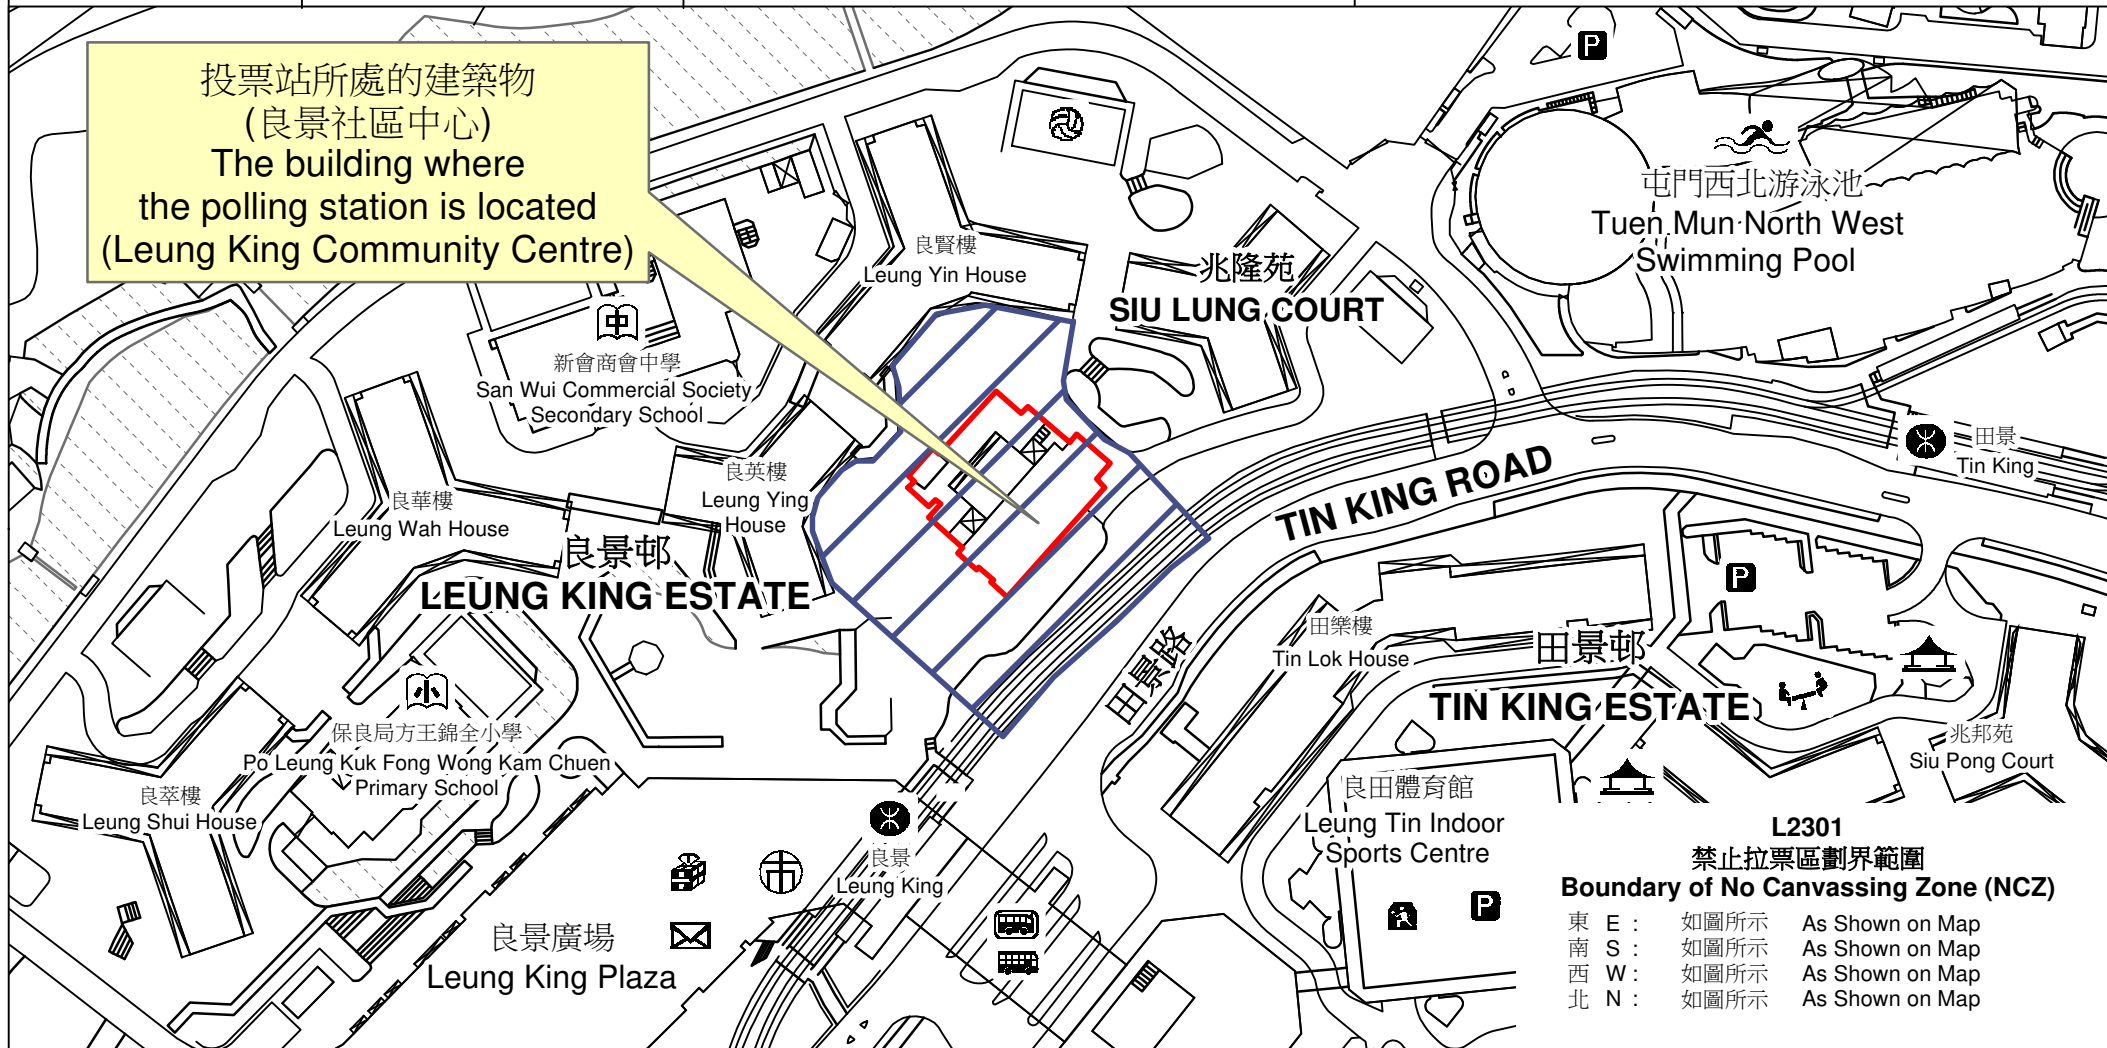

# 投票站位置圖和禁止拉票區 Polling Station - Location Plan & No Canvassing Zone

投票站編號 Polling Station Code	區議會名稱 Name of District Council	2023年區議會一般選舉區議會地方選區代號及名稱 Code & Name of District Council Geographical Constituency for 2023 District Council Ordinary Election	名稱及地址 Name & Address
<b>L2301</b>	<b>屯門 TUEN MUN</b>	<b>L3 屯門北 TUEN MUN NORTH</b>	良景社區中心 新界屯門良景邨良景社區中心地下 <b>Leung King Community Centre G/F, Leung King Community Centre, Leung King Estate, Tuen Mun, New Territories</b>

 禁止拉票區  
No Canvassing Zone