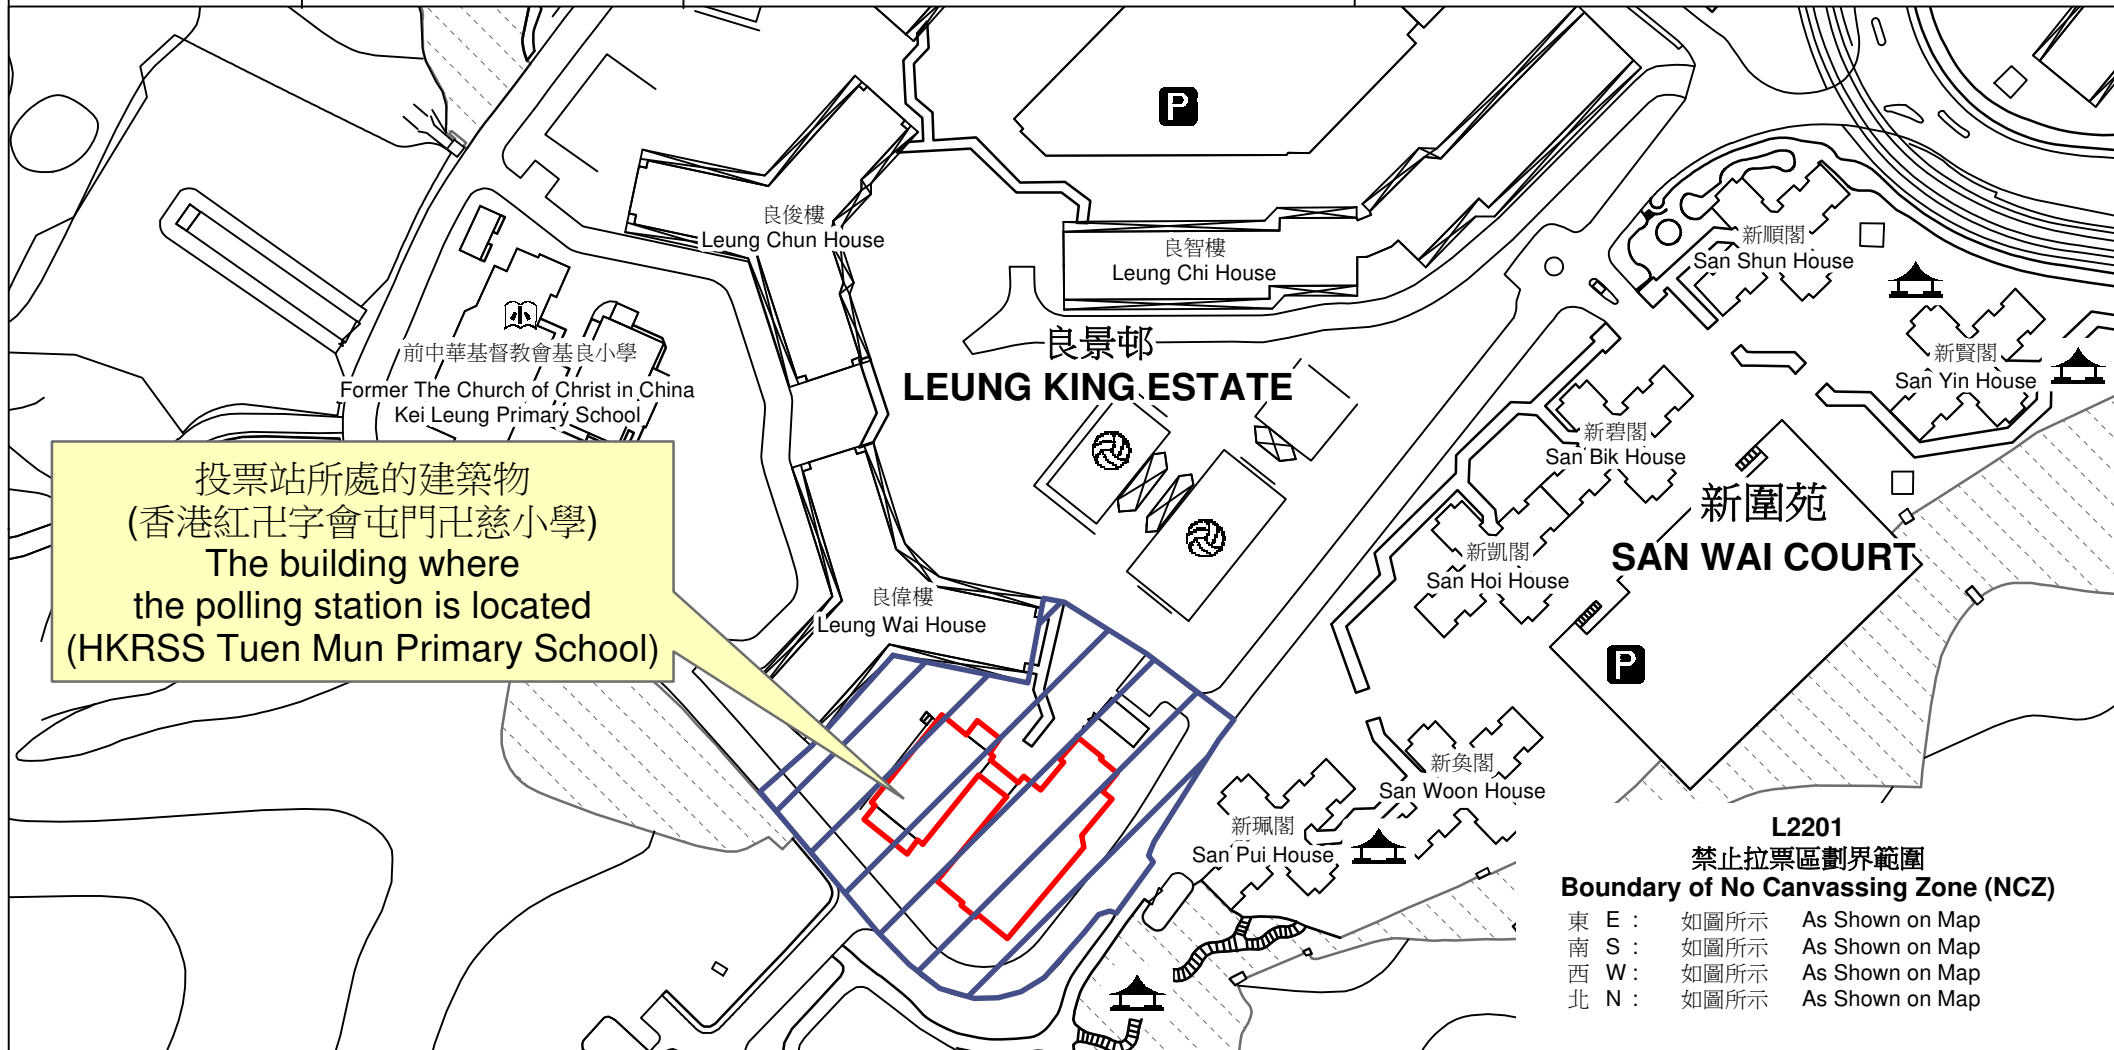

投票站位置圖和禁止拉票區 Polling Station - Location Plan & No Canvassing Zone

投票站編號 Polling Station Code	區議會名稱 Name of District Council	2023年區議會一般選舉區議會地方選區代號及名稱 Code & Name of District Council Geographical Constituency for 2023 District Council Ordinary Election	名稱及地址 Name & Address
L2201	屯門 TUEN MUN	L3 屯門北 TUEN MUN NORTH	香港紅卍字會屯門卍慈小學 新界屯門一區良景邨香港紅卍字會屯門卍慈小學地下 HKRSS Tuen Mun Primary School G/F, HKRSS Tuen Mun Primary School, Leung King Estate, Area 1, Tuen Mun, New Territories

投票站所處的建築物
(香港紅卍字會屯門卍慈小學)
The building where
the polling station is located
(HKRSS Tuen Mun Primary School)

L2201
禁止拉票區劃界範圍
Boundary of No Canvassing Zone (NCZ)
 東 E : 如圖所示 As Shown on Map
 南 S : 如圖所示 As Shown on Map
 西 W : 如圖所示 As Shown on Map
 北 N : 如圖所示 As Shown on Map

 禁止拉票區
No Canvassing Zone