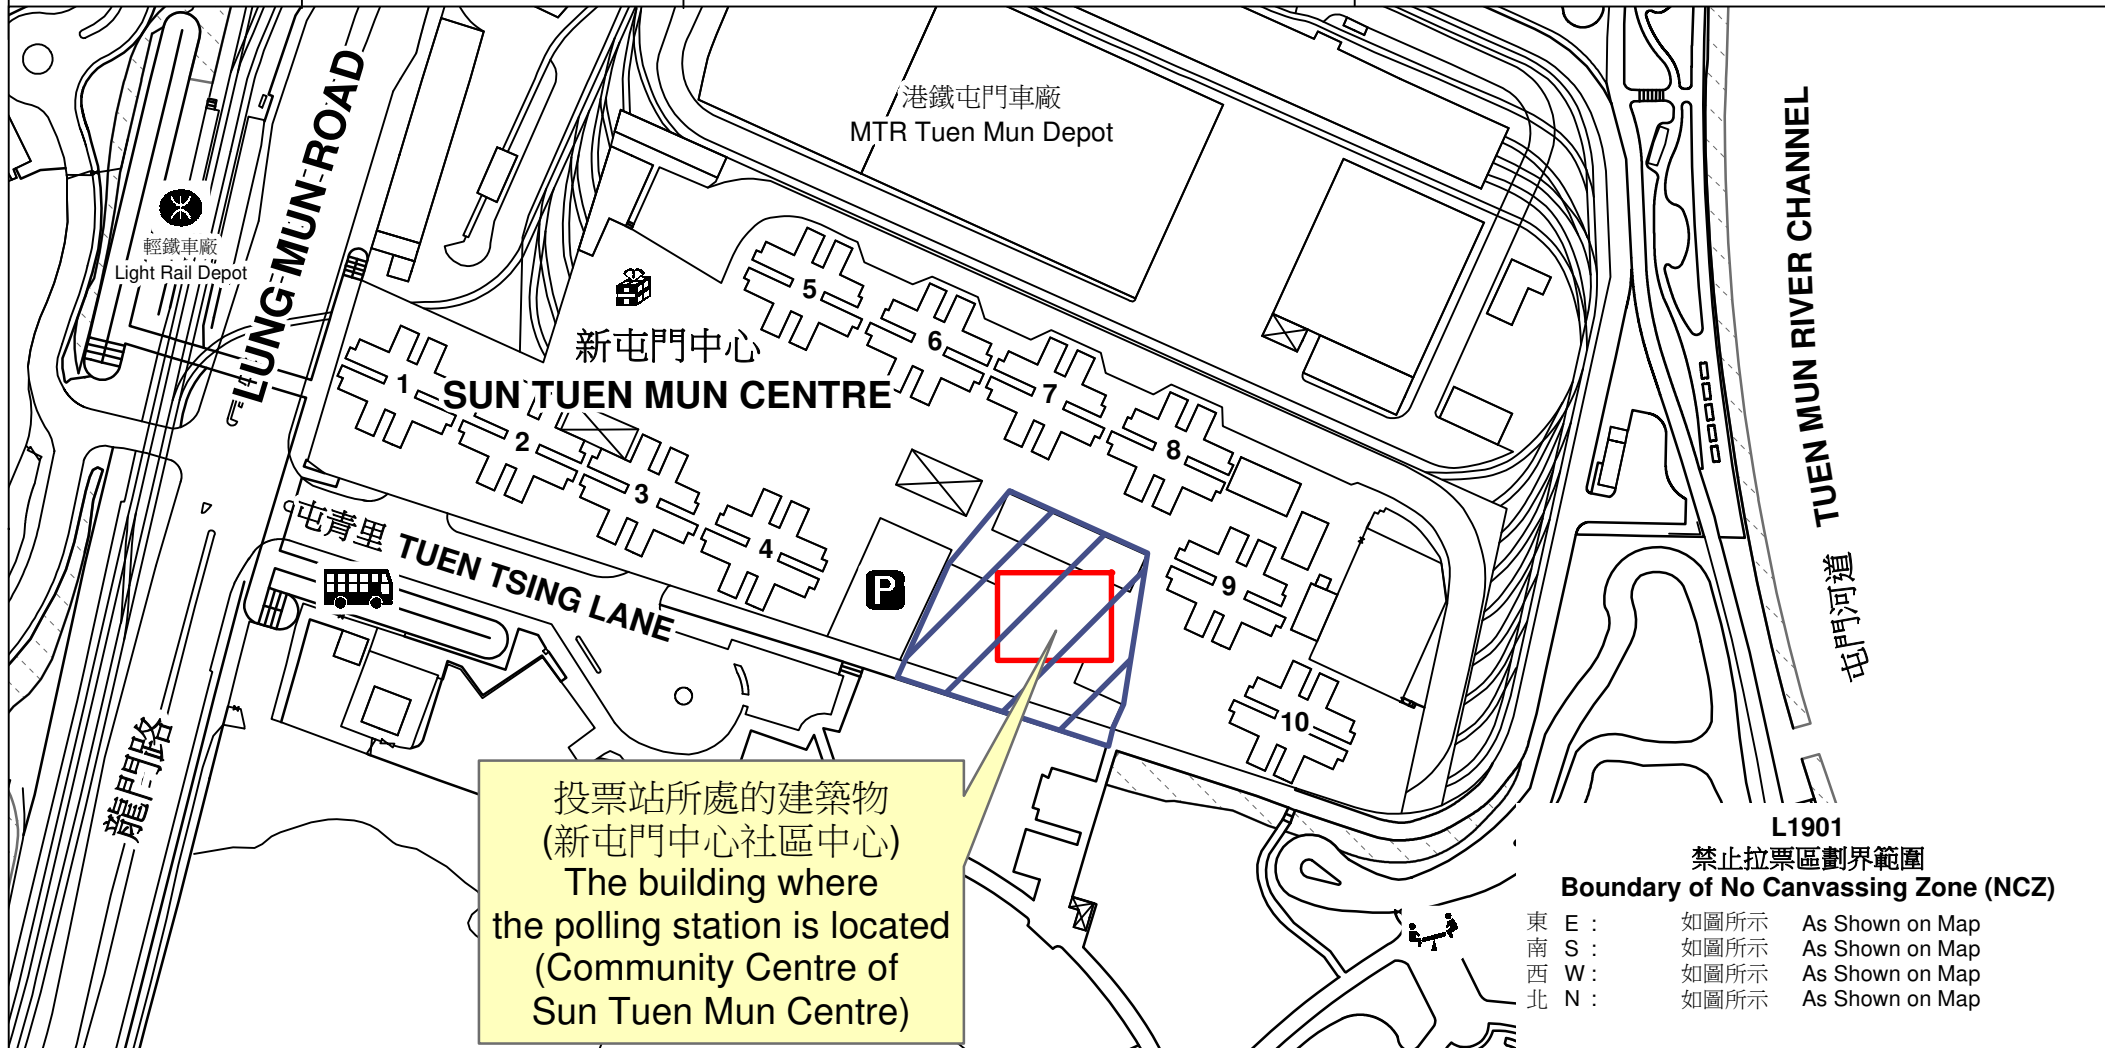

投票站位置圖和禁止拉票區 Polling Station - Location Plan & No Canvassing Zone

投票站編號 Polling Station Code	區議會名稱 Name of District Council	2023年區議會一般選舉區議會地方選區代號及名稱 Code & Name of District Council Geographical Constituency for 2023 District Council Ordinary Election	名稱及地址 Name & Address
L1901	屯門 TUEN MUN	L2 屯門西 TUEN MUN WEST	新屯門中心社區中心 新界屯門龍門路55至65號新屯門商場L3層 Community Centre of Sun Tuen Mun Centre Level 3, Sun Tuen Mun Shopping Centre, 55-65 Lung Mun Road, Tuen Mun, New Territories

投票站所處的建築物
(新屯門中心社區中心)
The building where
the polling station is located
(Community Centre of
Sun Tuen Mun Centre)

L1901
禁止拉票區劃界範圍
Boundary of No Canvassing Zone (NCZ)

東	E :	如圖所示	As Shown on Map
南	S :	如圖所示	As Shown on Map
西	W :	如圖所示	As Shown on Map
北	N :	如圖所示	As Shown on Map

 禁止拉票區
No Canvassing Zone