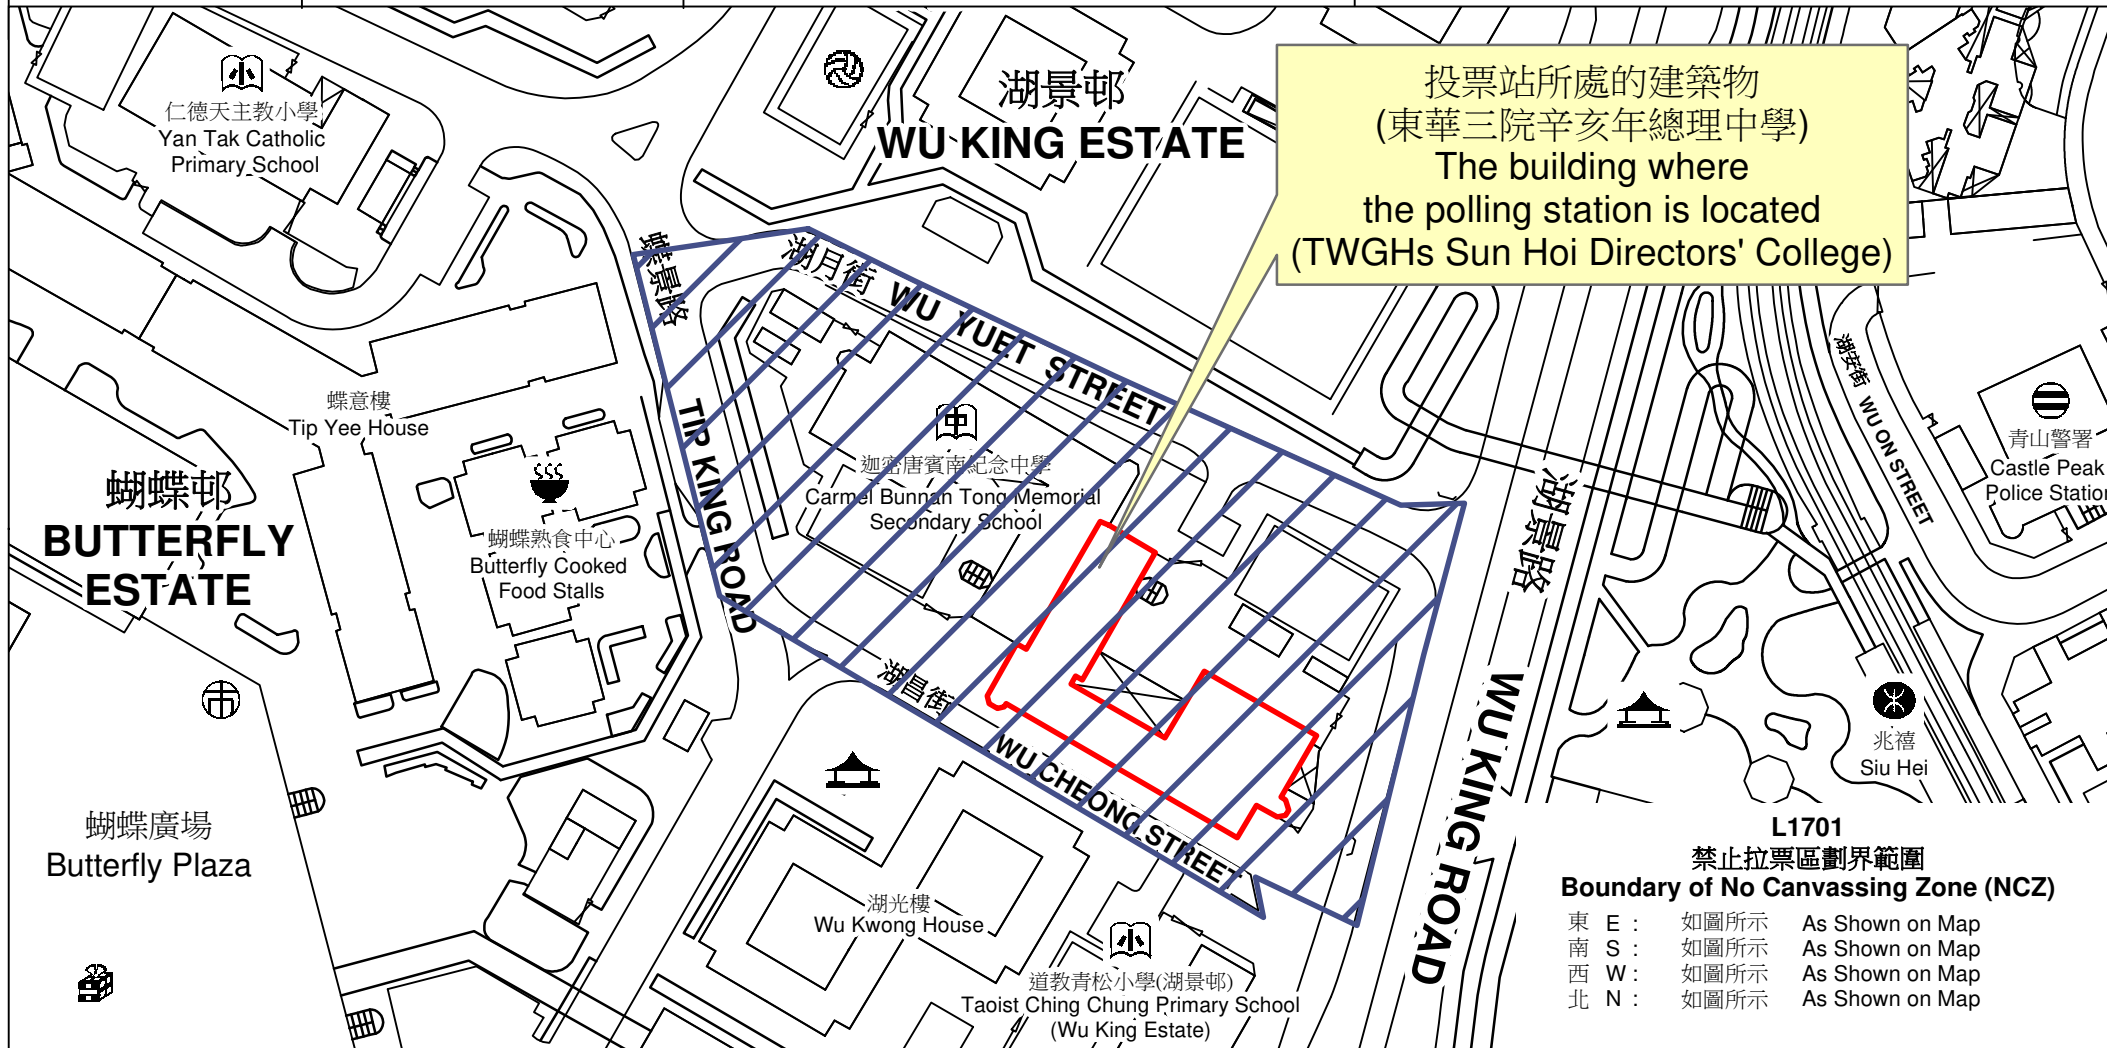

投票站位置圖和禁止拉票區 Polling Station - Location Plan & No Canvassing Zone

投票站編號 Polling Station Code	區議會名稱 Name of District Council	2023年區議會一般選舉區議會地方選區代號及名稱 Code & Name of District Council Geographical Constituency for 2023 District Council Ordinary Election	名稱及地址 Name & Address
L1701	屯門 TUEN MUN	L2 屯門西 TUEN MUN WEST	東華三院辛亥年總理中學 新界屯門湖景邨湖昌街3號地下 TWGHs Sun Hoi Directors' College G/F, 3 Wu Cheong Street, Wu King Estate, Tuen Mun, New Territories

L1701
禁止拉票區劃界範圍
Boundary of No Canvassing Zone (NCZ)

東 E :	如圖所示	As Shown on Map
南 S :	如圖所示	As Shown on Map
西 W :	如圖所示	As Shown on Map
北 N :	如圖所示	As Shown on Map

 禁止拉票區
No Canvassing Zone