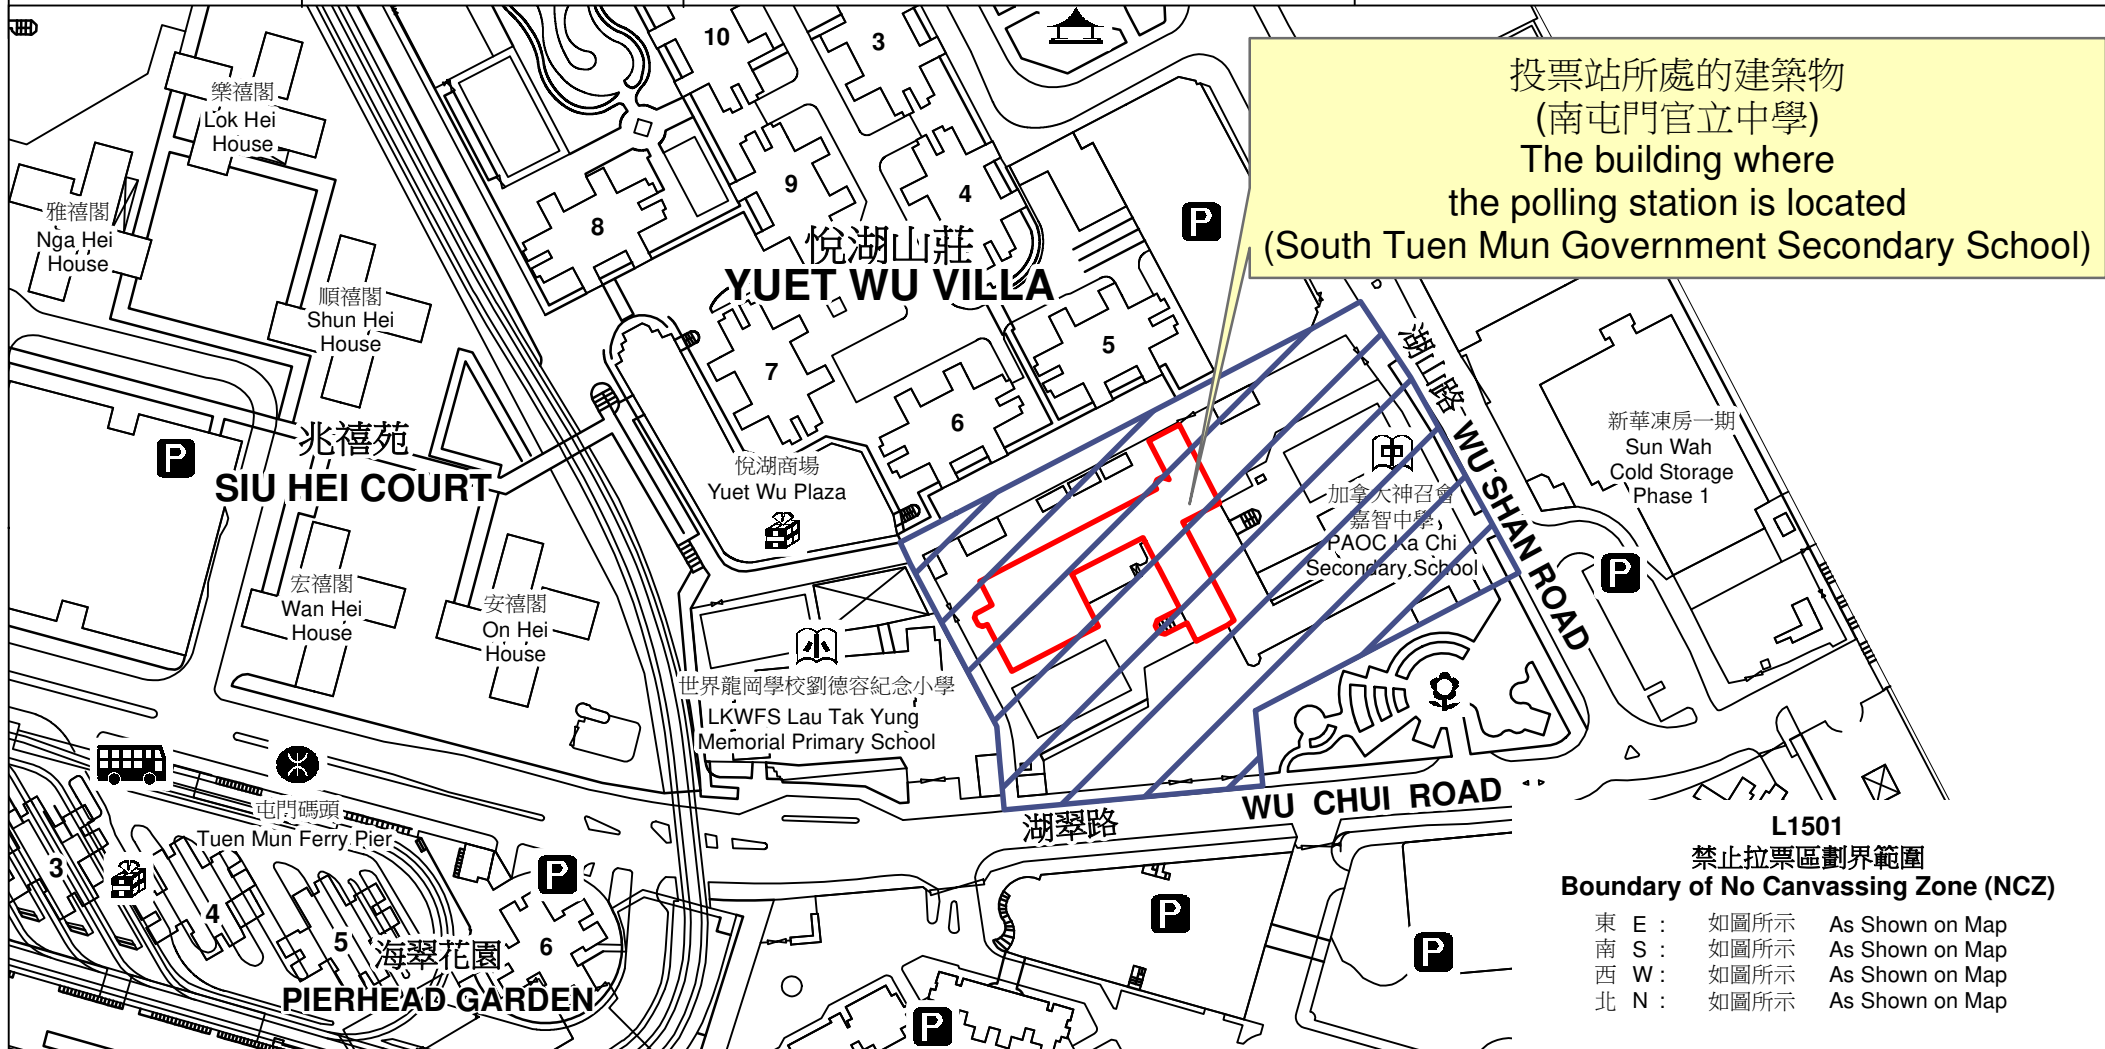

投票站位置圖和禁止拉票區 Polling Station - Location Plan & No Canvassing Zone

投票站編號 Polling Station Code	區議會名稱 Name of District Council	2023年區議會一般選舉區議會地方選區代號及名稱 Code & Name of District Council Geographical Constituency for 2023 District Council Ordinary Election	名稱及地址 Name & Address
L1501	屯門 TUEN MUN	L2 屯門西 TUEN MUN WEST	南屯門官立中學 新界屯門湖山路218號地下 South Tuen Mun Government Secondary School G/F, 218 Wu Shan Road, Tuen Mun, New Territories

L1501
禁止拉票區劃界範圍
Boundary of No Canvassing Zone (NCZ)

東 E :	如圖所示	As Shown on Map
南 S :	如圖所示	As Shown on Map
西 W :	如圖所示	As Shown on Map
北 N :	如圖所示	As Shown on Map

 禁止拉票區
No Canvassing Zone