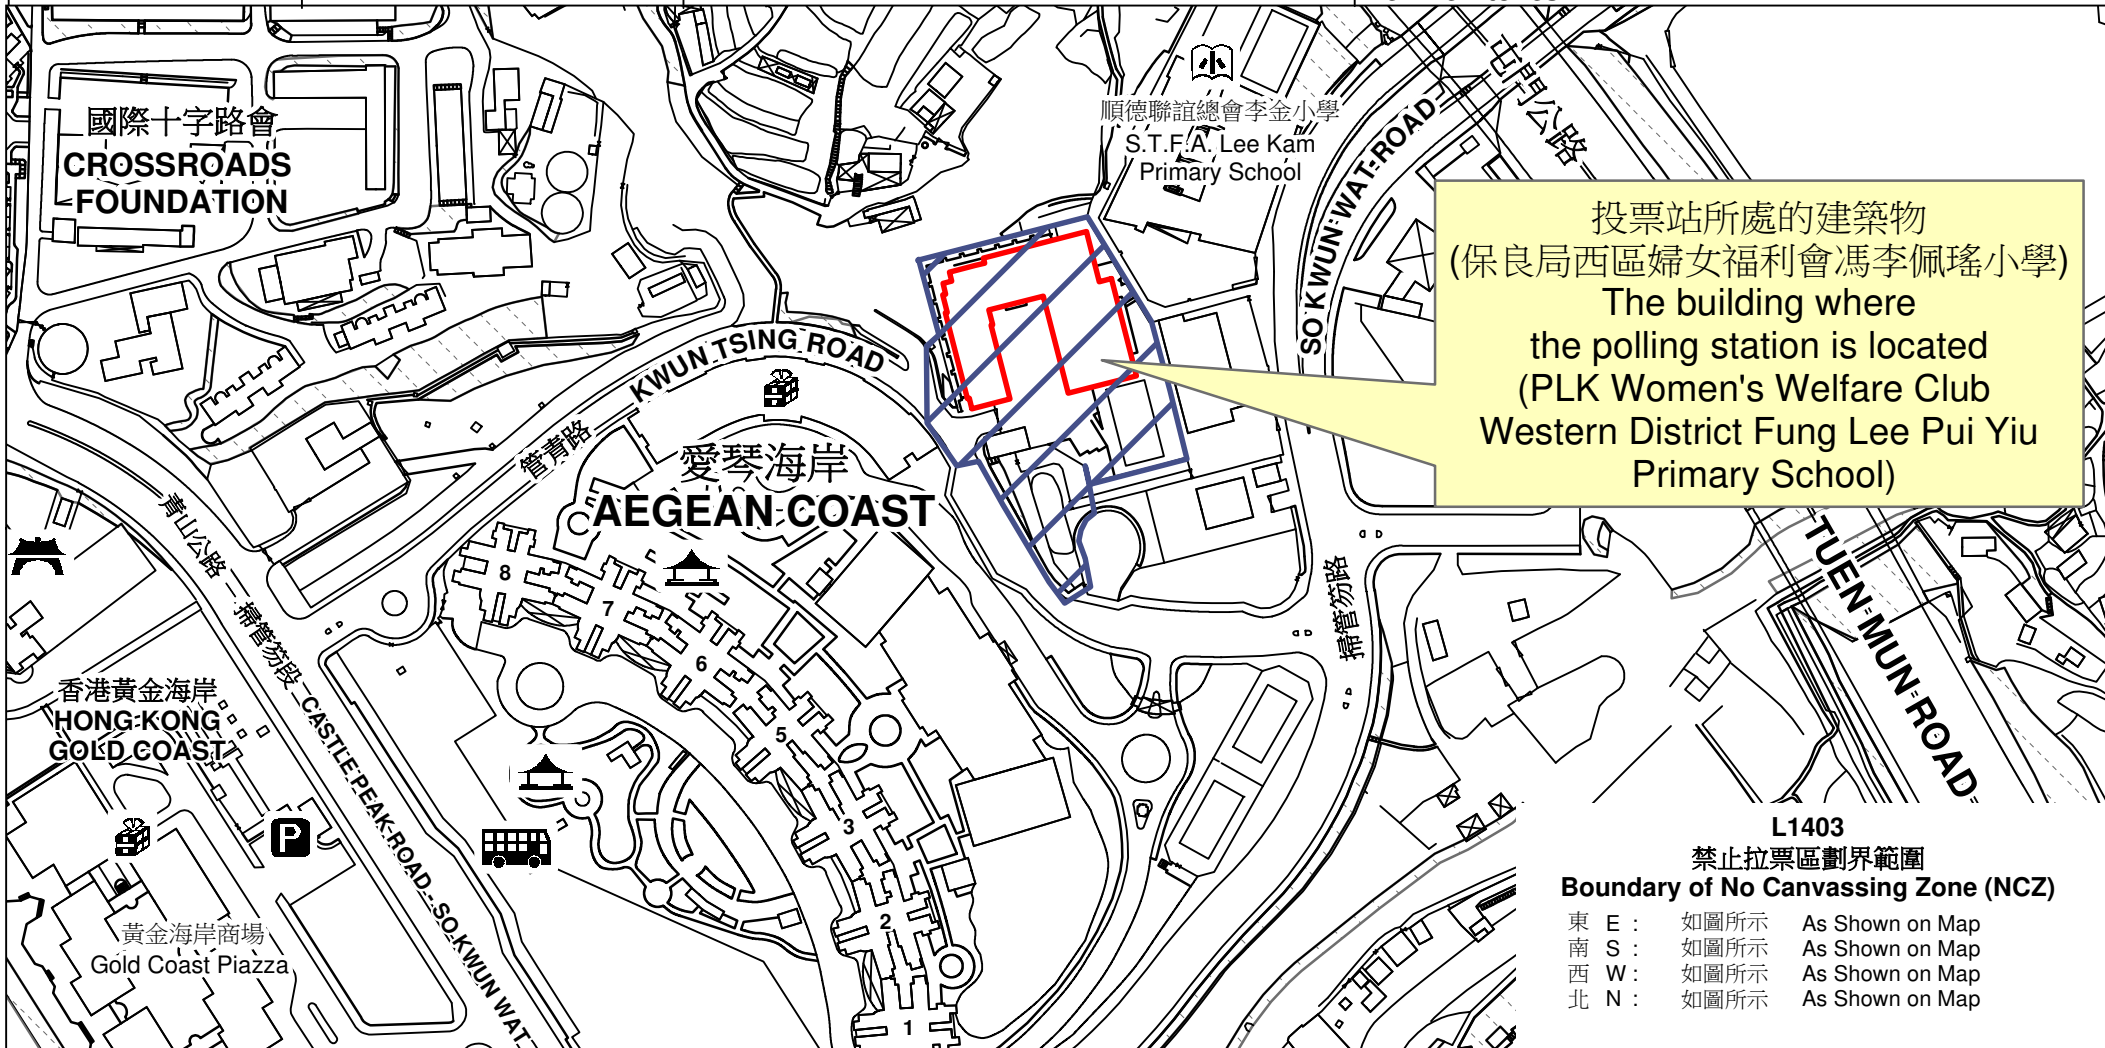

投票站位置圖和禁止拉票區 Polling Station - Location Plan & No Canvassing Zone

| 投票站編號 Polling Station Code | 區議會名稱 Name of District Council | 2023年區議會一般選舉區議會地方選區代號及名稱 Code & Name of District Council Geographical Constituency for 2023 District Council Ordinary Election | 名稱及地址 Name & Address |
|-------------------------------|-----------------------------------|---|---|
| L1403 | 屯門 TUEN MUN | L1 屯門東 TUEN MUN EAST | 保良局西區婦女福利會馮李佩瑤小學 新界屯門掃管笏管青路11號地下 PLK Women's Welfare Club Western District Fung Lee Pui Yiu Primary School G/F, 11 Kwun Tsing Road, So Kwun Wat, Tuen Mun, New Territories |

投票站所處的建築物
(保良局西區婦女福利會馮李佩瑤小學)
The building where
the polling station is located
(PLK Women's Welfare Club
Western District Fung Lee Pui Yiu
Primary School)

L1403
禁止拉票區劃界範圍
Boundary of No Canvassing Zone (NCZ)
東 E : 如圖所示 As Shown on Map
南 S : 如圖所示 As Shown on Map
西 W : 如圖所示 As Shown on Map
北 N : 如圖所示 As Shown on Map

 禁止拉票區
No Canvassing Zone