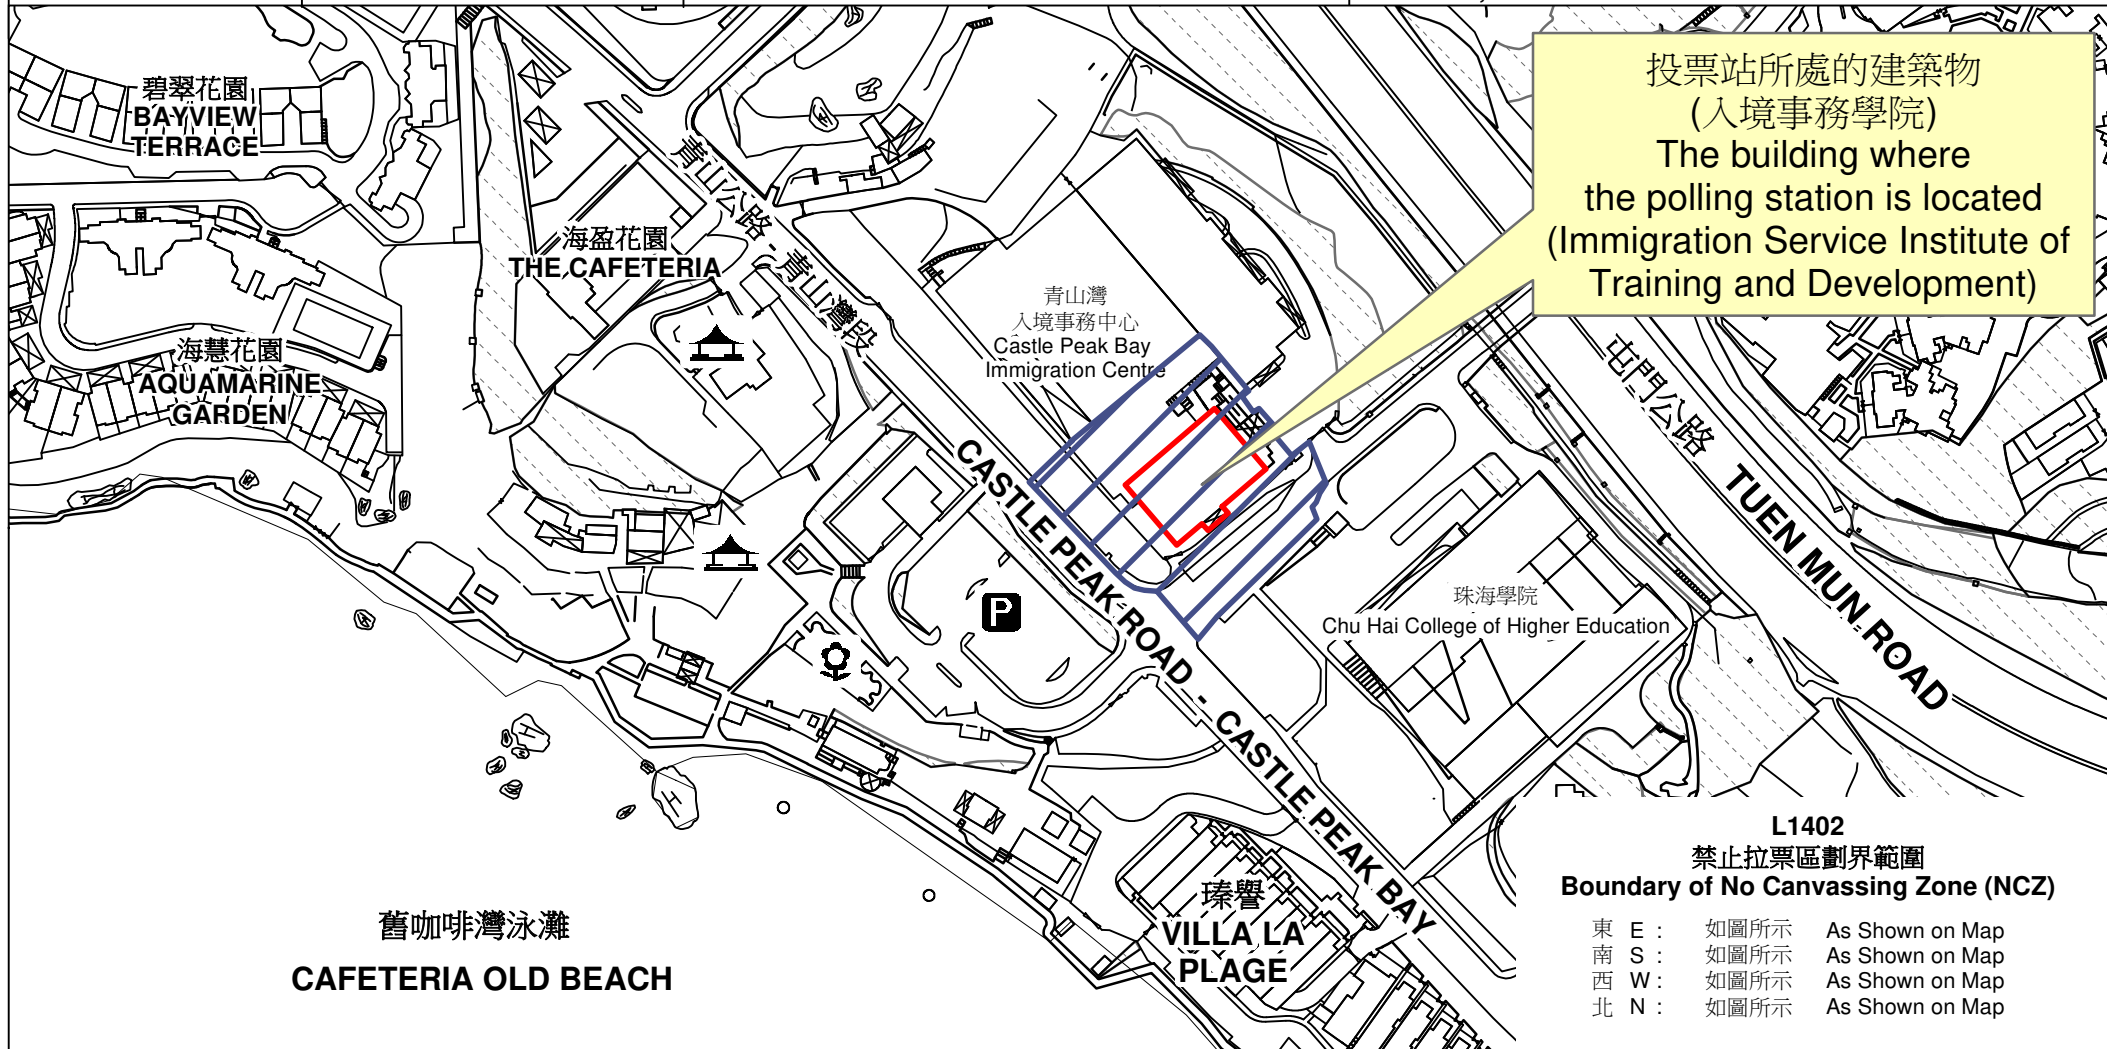

投票站位置圖和禁止拉票區 Polling Station - Location Plan & No Canvassing Zone

| 投票站編號 Polling Station Code | 區議會名稱 Name of District Council | 2023年區議會一般選舉區議會地方選區代號及名稱 Code & Name of District Council Geographical Constituency for 2023 District Council Ordinary Election | 名稱及地址 Name & Address |
|-------------------------------|-----------------------------------|---|--|
| L1402 | 屯門 TUEN MUN | L1 屯門東 TUEN MUN EAST | 入境事務學院 新界屯門青山灣青山公路82號地下高層 Immigration Service Institute of Training and Development Upper Ground Floor, 82 Castle Peak Road, Castle Peak Bay, Tuen Mun, New Territories |

投票站所處的建築物
(入境事務學院)
The building where
the polling station is located
(Immigration Service Institute of
Training and Development)

L1402
禁止拉票區劃界範圍
Boundary of No Canvassing Zone (NCZ)

- 東 E : 如圖所示 As Shown on Map
- 南 S : 如圖所示 As Shown on Map
- 西 W : 如圖所示 As Shown on Map
- 北 N : 如圖所示 As Shown on Map

 禁止拉票區
No Canvassing Zone