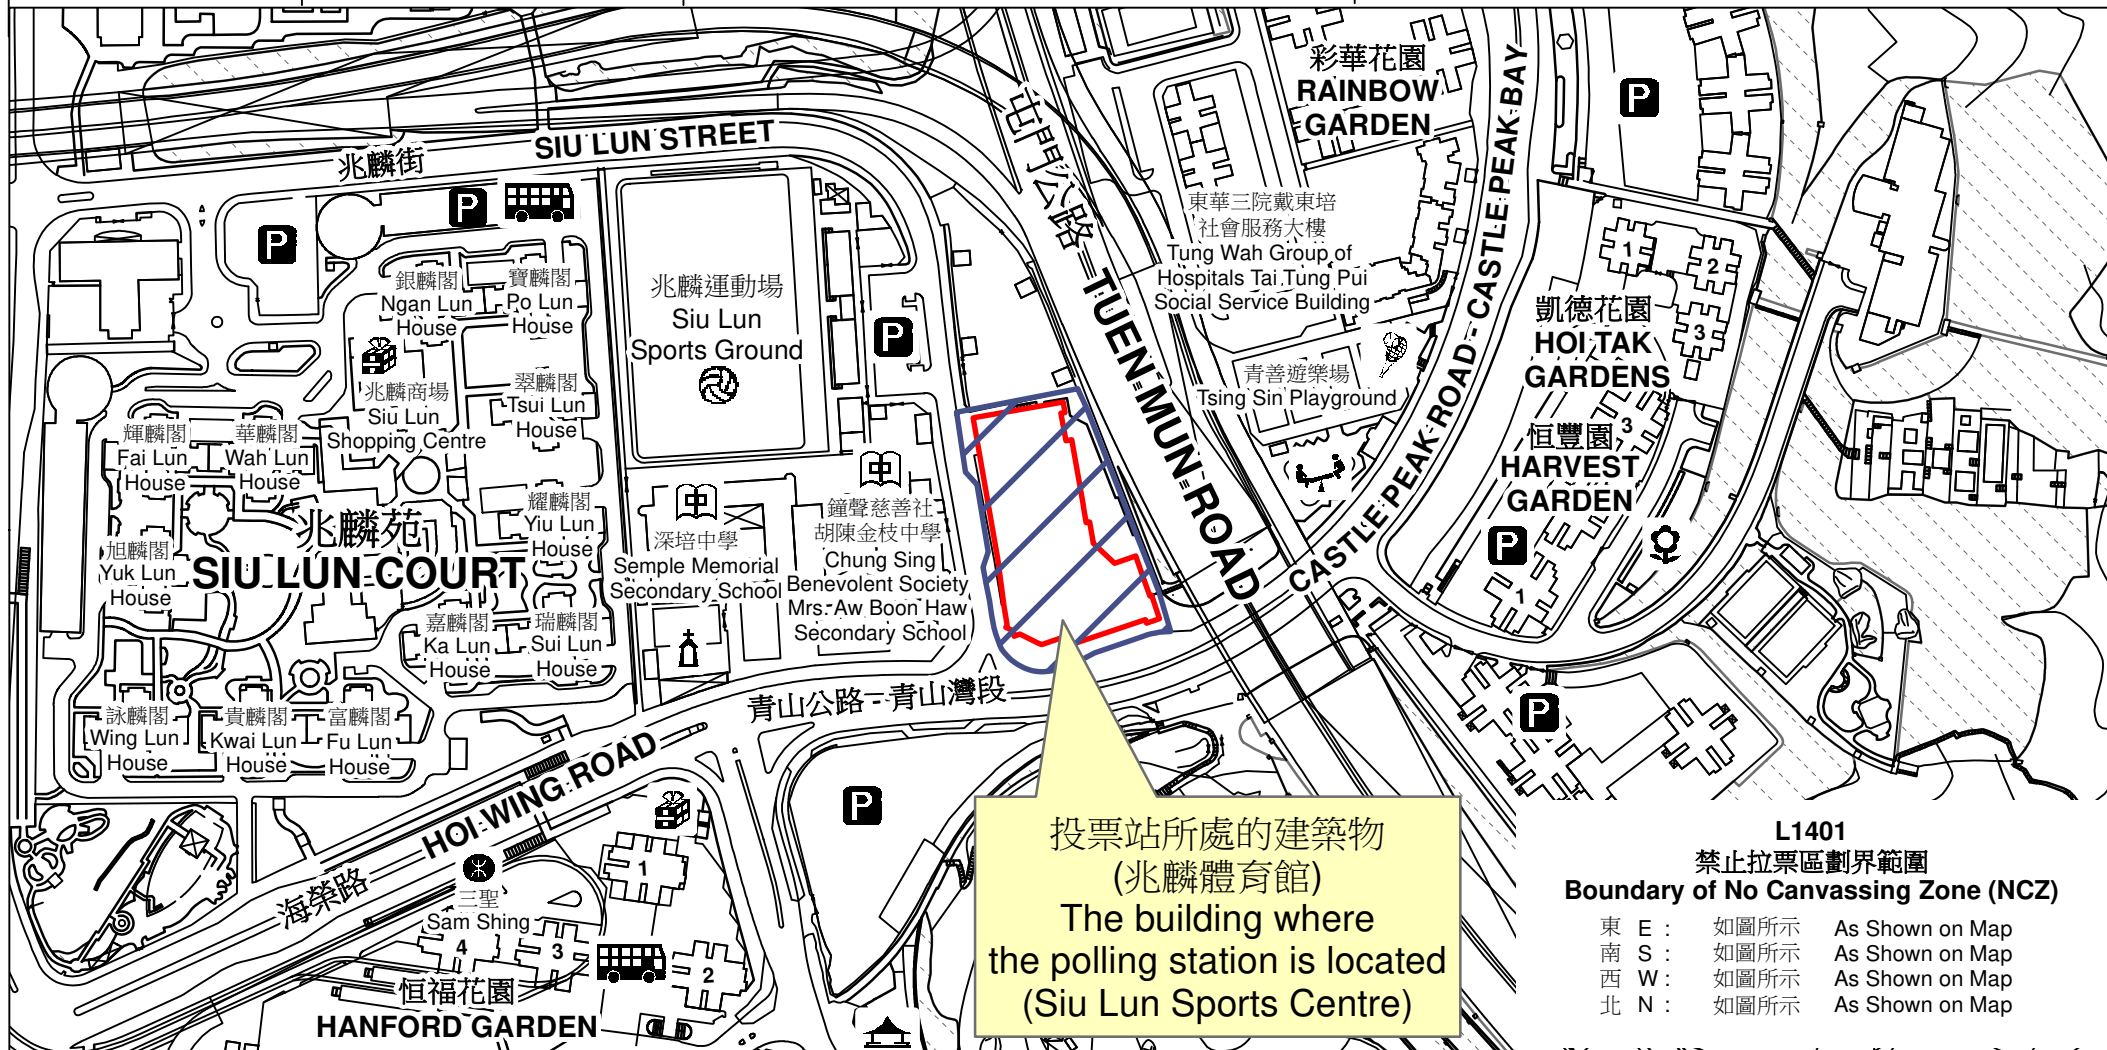

# 投票站位置圖和禁止拉票區 Polling Station - Location Plan & No Canvassing Zone

投票站編號 Polling Station Code	區議會名稱 Name of District Council	2023年區議會一般選舉區議會地方選區代號及名稱 Code & Name of District Council Geographical Constituency for 2023 District Council Ordinary Election	名稱及地址 Name & Address
<b>L1401</b>	<b>屯門 TUEN MUN</b>	<b>L1 屯門東 TUEN MUN EAST</b>	兆麟體育館 新界屯門兆麟街19號屯門兆麟政府綜合大樓5樓 <b>Siu Lun Sports Centre</b> 5/F, Tuen Mun Siu Lun Government Complex, 19 Siu Lun Street, Tuen Mun, New Territories

投票站所處的建築物  
(兆麟體育館)  
The building where  
the polling station is located  
(Siu Lun Sports Centre)

**L1401**  
禁止拉票區劃界範圍  
Boundary of No Canvassing Zone (NCZ)

- |       |      |                 |
|-------|------|-----------------|
| 東 E : | 如圖所示 | As Shown on Map |
| 南 S : | 如圖所示 | As Shown on Map |
| 西 W : | 如圖所示 | As Shown on Map |
| 北 N : | 如圖所示 | As Shown on Map |

 禁止拉票區  
No Canvassing Zone