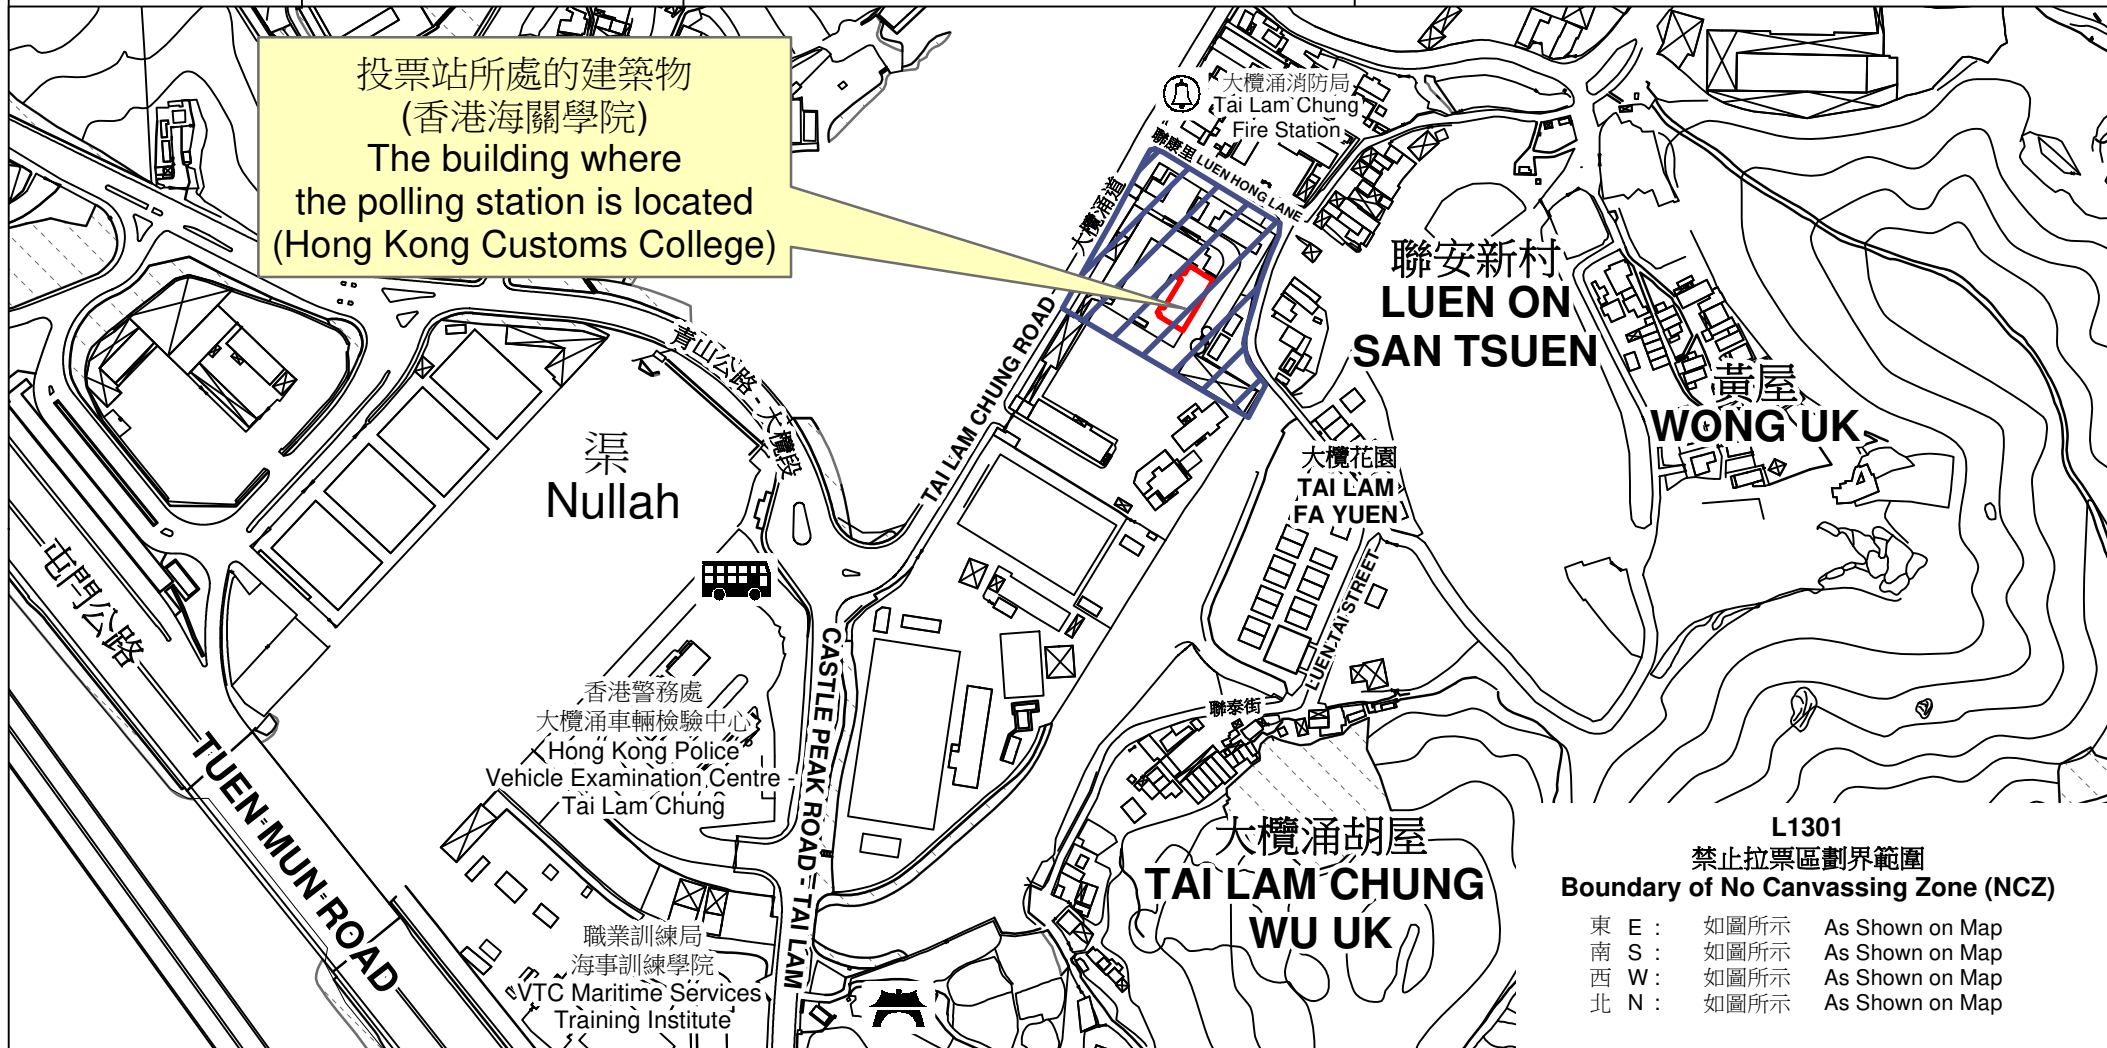

投票站位置圖和禁止拉票區 Polling Station - Location Plan & No Canvassing Zone

投票站編號 Polling Station Code	區議會名稱 Name of District Council	2023年區議會一般選舉區議會地方選區代號及名稱 Code & Name of District Council Geographical Constituency for 2023 District Council Ordinary Election	名稱及地址 Name & Address
L1301	屯門 TUEN MUN	L1 屯門東 TUEN MUN EAST	香港海關學院 新界屯門大欖涌道10號地下 Hong Kong Customs College G/F, 10 Tai Lam Chung Road, Tuen Mun, New Territories

投票站所處的建築物
(香港海關學院)
The building where
the polling station is located
(Hong Kong Customs College)

L1301
禁止拉票區劃界範圍
Boundary of No Canvassing Zone (NCZ)

東 E :	如圖所示	As Shown on Map
南 S :	如圖所示	As Shown on Map
西 W :	如圖所示	As Shown on Map
北 N :	如圖所示	As Shown on Map

 禁止拉票區
No Canvassing Zone