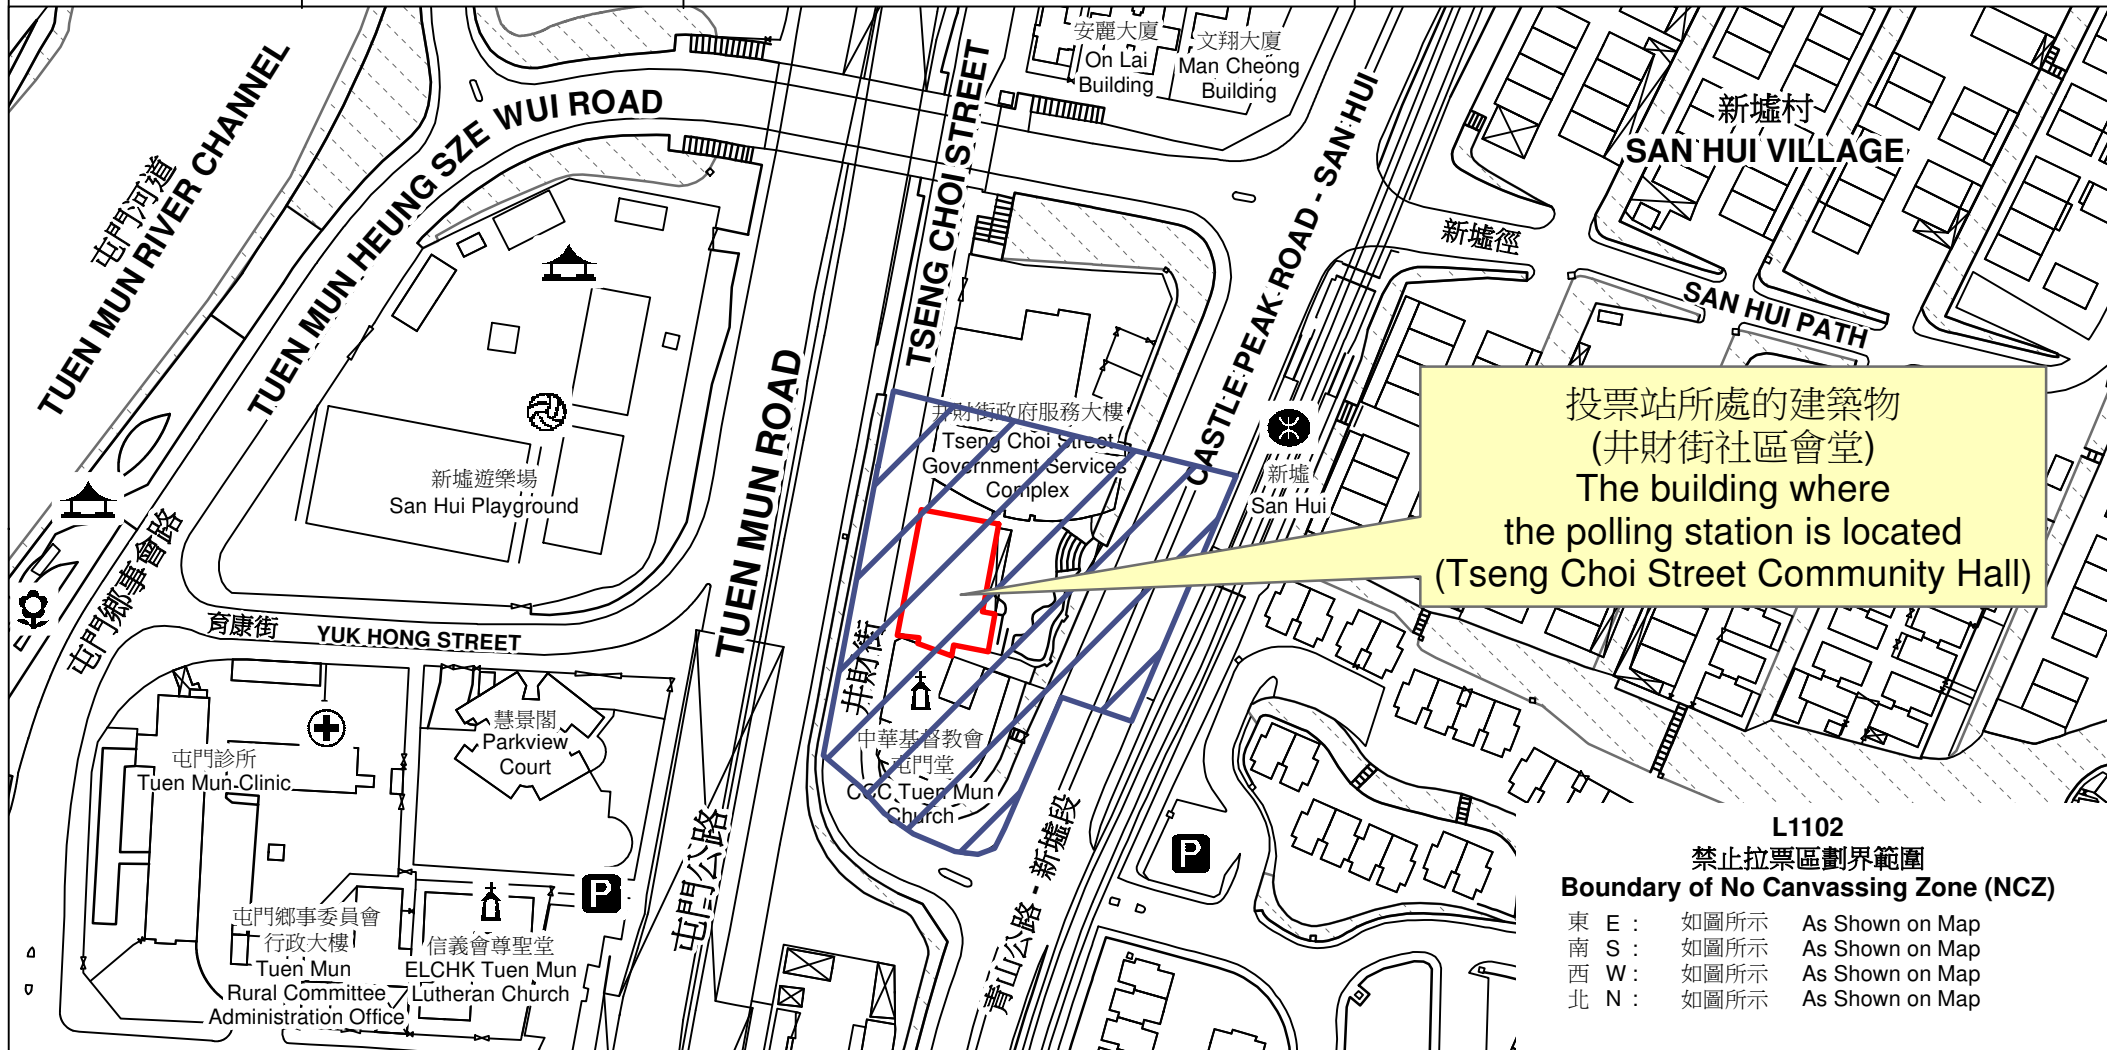

投票站位置圖和禁止拉票區 Polling Station - Location Plan & No Canvassing Zone

投票站編號 Polling Station Code	區議會名稱 Name of District Council	2023年區議會一般選舉區議會地方選區代號及名稱 Code & Name of District Council Geographical Constituency for 2023 District Council Ordinary Election	名稱及地址 Name & Address
L1102	屯門 TUEN MUN	L1 屯門東 TUEN MUN EAST	井財街社區會堂 新界屯門井財街27號1樓 Tseng Choi Street Community Hall 1/F, 27 Tseng Choi Street, Tuen Mun, New Territories

投票站所處的建築物
 (井財街社區會堂)
 The building where
 the polling station is located
 (Tseng Choi Street Community Hall)

L1102
禁止拉票區劃界範圍
Boundary of No Canvassing Zone (NCZ)

東 E :	如圖所示	As Shown on Map
南 S :	如圖所示	As Shown on Map
西 W :	如圖所示	As Shown on Map
北 N :	如圖所示	As Shown on Map

 禁止拉票區
 No Canvassing Zone