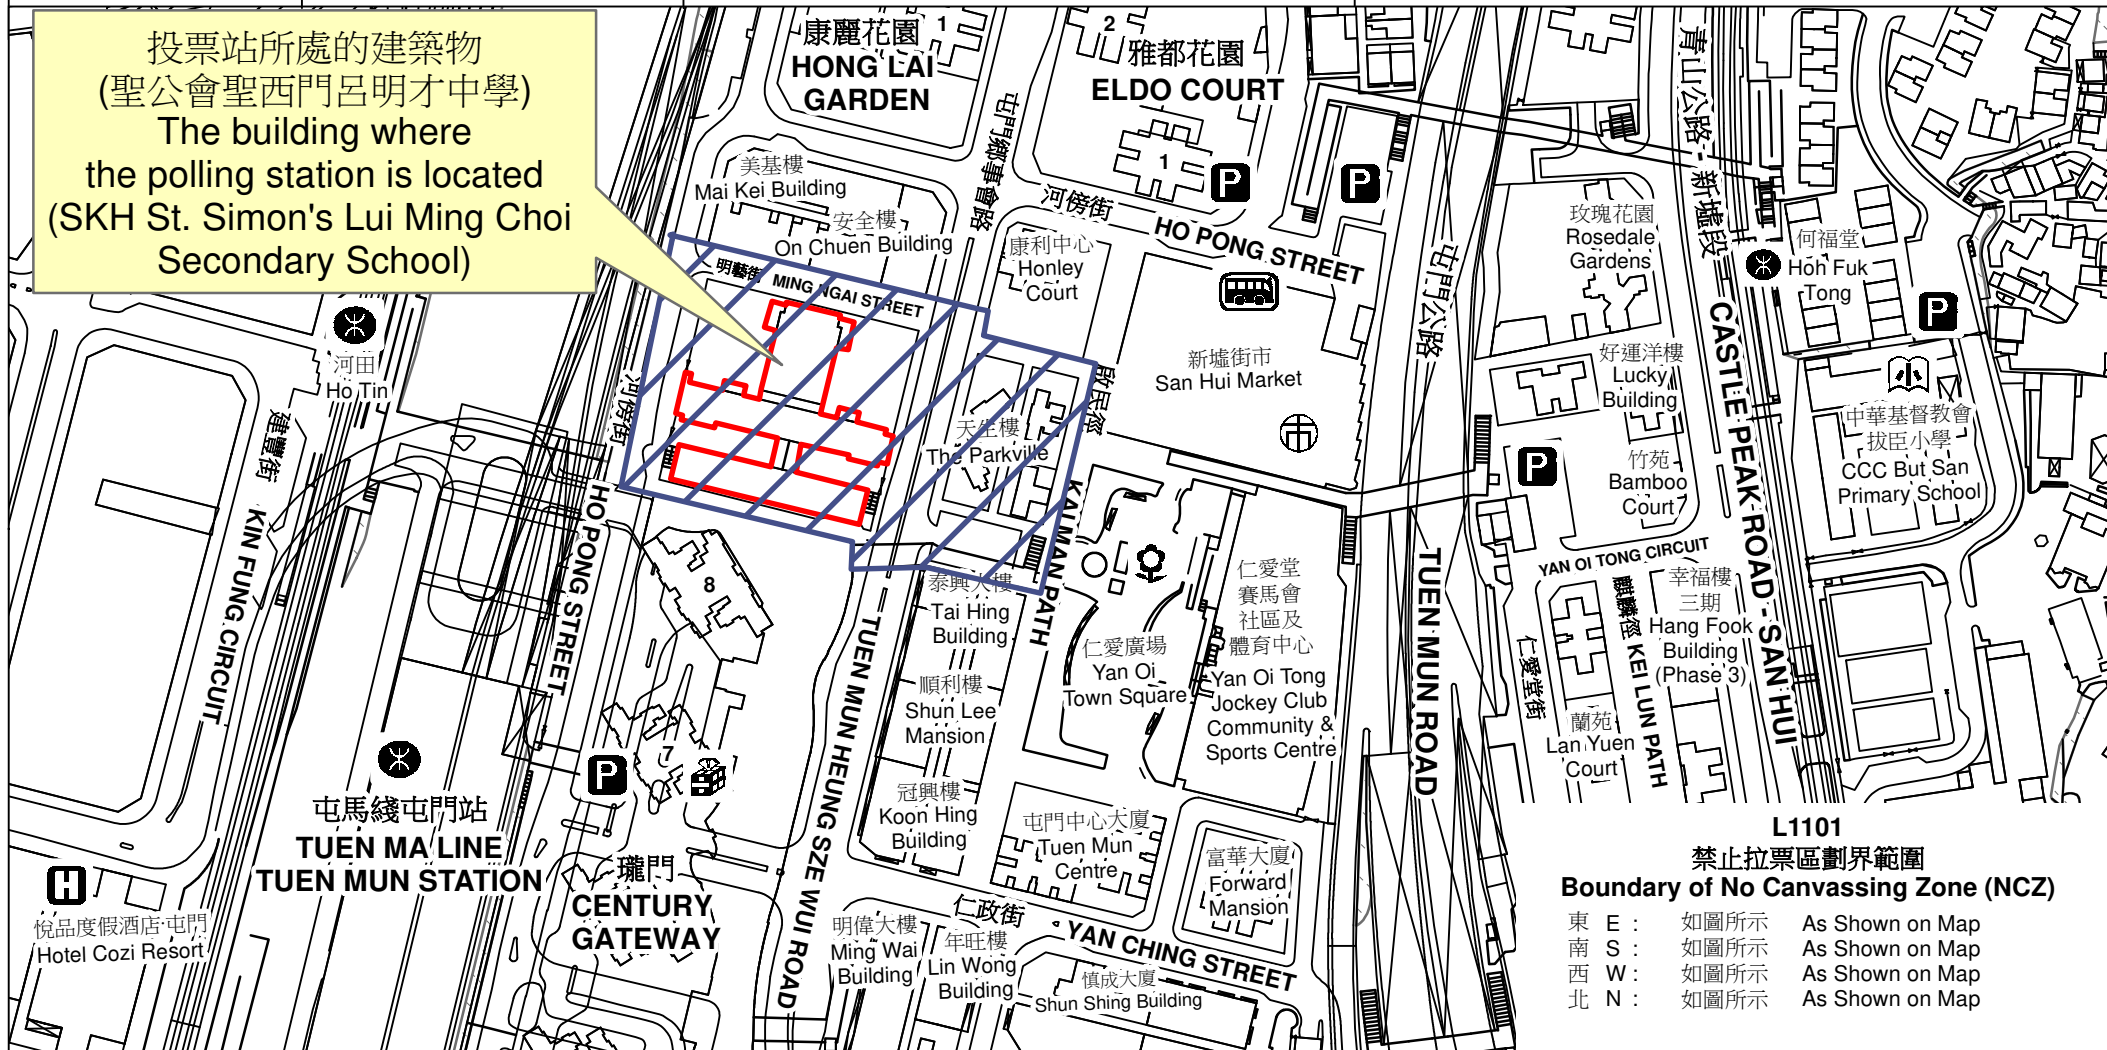

# 投票站位置圖和禁止拉票區 Polling Station - Location Plan & No Canvassing Zone

投票站編號 Polling Station Code	區議會名稱 Name of District Council	2023年區議會一般選舉區議會地方選區代號及名稱 Code & Name of District Council Geographical Constituency for 2023 District Council Ordinary Election	名稱及地址 Name & Address
<b>L1101</b>	<b>屯門 TUEN MUN</b>	<b>L1 屯門東 TUEN MUN EAST</b>	聖公會聖西門呂明才中學 新界屯門屯門鄉事會路85號地下 <b>SKH St. Simon's Lui Ming Choi Secondary School</b> G/F, 85 Tuen Mun Heung Sze Wui Road, Tuen Mun, New Territories

投票站所處的建築物  
(聖公會聖西門呂明才中學)  
The building where  
the polling station is located  
(SKH St. Simon's Lui Ming Choi  
Secondary School)

**L1101**  
**禁止拉票區劃界範圍**  
**Boundary of No Canvassing Zone (NCZ)**

東 E :	如圖所示	As Shown on Map
南 S :	如圖所示	As Shown on Map
西 W :	如圖所示	As Shown on Map
北 N :	如圖所示	As Shown on Map

 禁止拉票區  
No Canvassing Zone