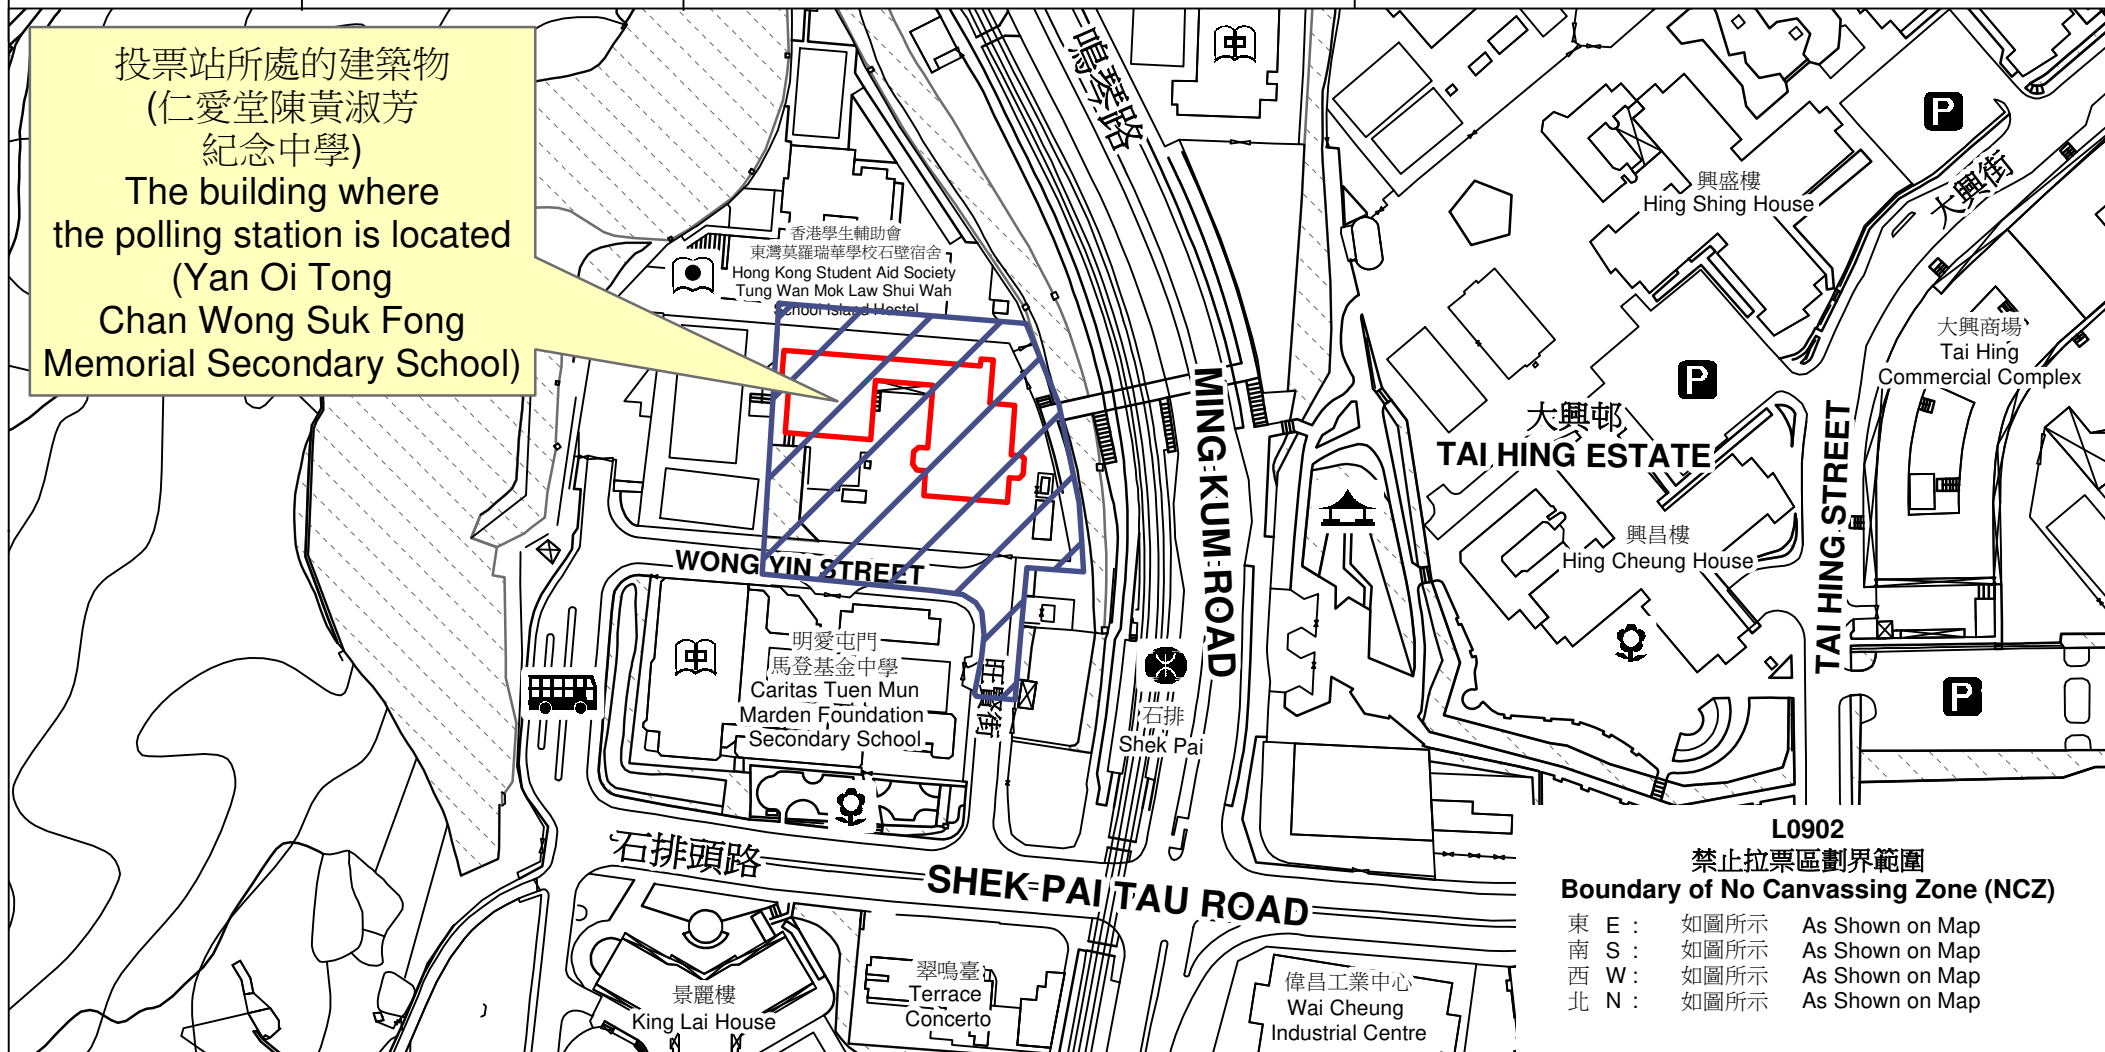

# 投票站位置圖和禁止拉票區 Polling Station - Location Plan & No Canvassing Zone

| 投票站編號<br>Polling Station Code | 區議會名稱<br>Name of District Council | 2023年區議會一般選舉區議會地方選區代號及名稱<br>Code & Name of District Council Geographical Constituency for 2023 District Council Ordinary Election | 名稱及地址<br>Name & Address  |
|-------------------------------|-----------------------------------|---|--|
| <b>L0902</b>                  | <b>屯門<br/>TUEN MUN</b>            | <b>L2<br/>屯門西<br/>TUEN MUN WEST</b>   | 仁愛堂陳黃淑芳紀念中學<br>新界屯門旺賢街8號地下<br><b>Yan Oi Tong Chan Wong Suk Fong Memorial Secondary School</b><br>G/F, 8 Wong Yin Street, Tuen Mun, New Territories |

投票站所處的建築物  
(仁愛堂陳黃淑芳紀念中學)  
The building where the polling station is located  
(Yan Oi Tong Chan Wong Suk Fong Memorial Secondary School)

 禁止拉票區  
No Canvassing Zone