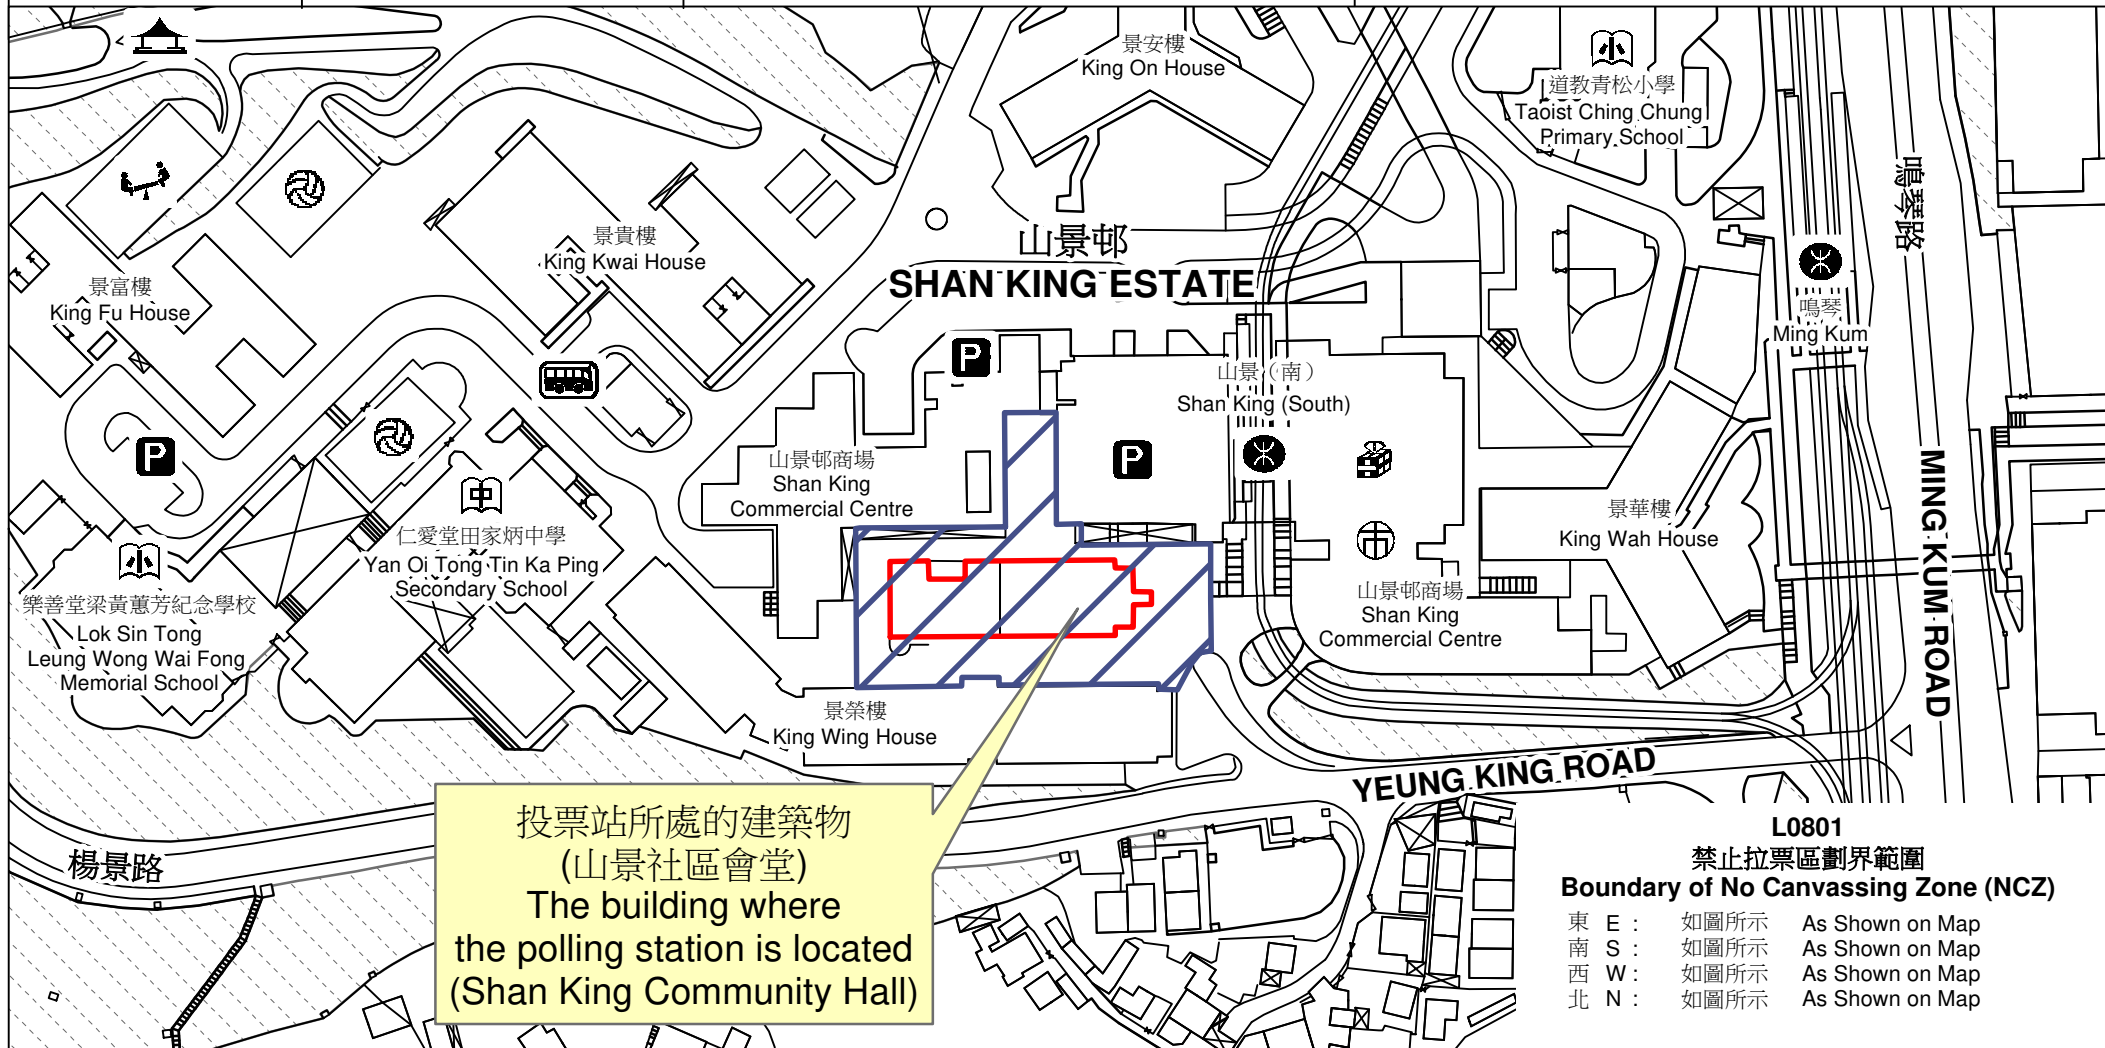

投票站位置圖和禁止拉票區 Polling Station - Location Plan & No Canvassing Zone

| 投票站編號 Polling Station Code | 區議會名稱 Name of District Council | 2023年區議會一般選舉區議會地方選區代號及名稱 Code & Name of District Council Geographical Constituency for 2023 District Council Ordinary Election | 名稱及地址 Name & Address |
|-------------------------------|-----------------------------------|---|---|
| L0801 | 屯門 TUEN MUN | L2 屯門西 TUEN MUN WEST | 山景社區會堂 新界屯門山景邨山景社區會堂地下 Shan King Community Hall G/F, Shan King Community Hall, Shan King Estate, Tuen Mun, New Territories |

投票站所處的建築物
(山景社區會堂)
The building where
the polling station is located
(Shan King Community Hall)

L0801
禁止拉票區劃界範圍
Boundary of No Canvassing Zone (NCZ)

| | | |
|-------|------|-----------------|
| 東 E : | 如圖所示 | As Shown on Map |
| 南 S : | 如圖所示 | As Shown on Map |
| 西 W : | 如圖所示 | As Shown on Map |
| 北 N : | 如圖所示 | As Shown on Map |

 禁止拉票區
No Canvassing Zone