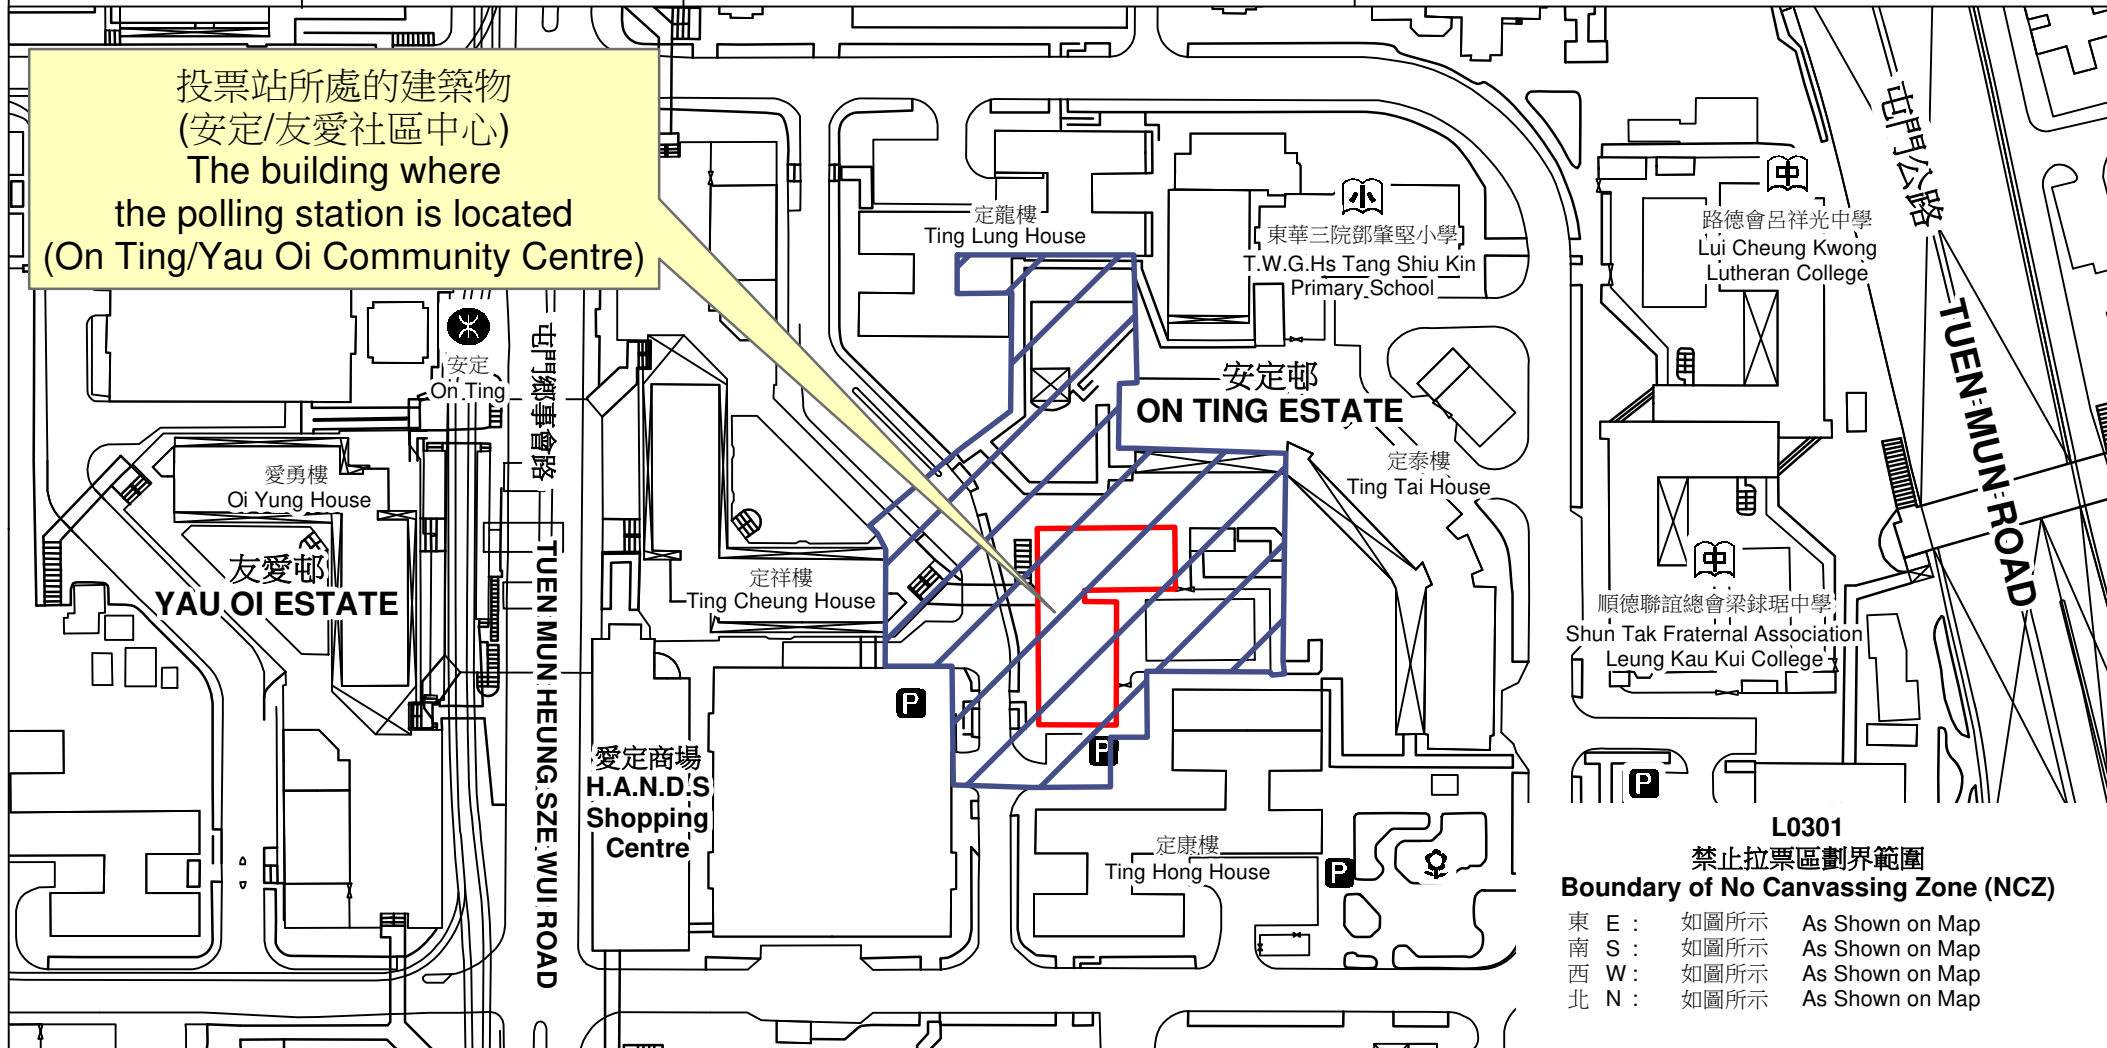

# 投票站位置圖和禁止拉票區 Polling Station - Location Plan & No Canvassing Zone

投票站編號 Polling Station Code	區議會名稱 Name of District Council	2023年區議會一般選舉區議會地方選區代號及名稱 Code & Name of District Council Geographical Constituency for 2023 District Council Ordinary Election	名稱及地址 Name & Address
<b>L0301</b>	<b>屯門 TUEN MUN</b>	<b>L1 屯門東 TUEN MUN EAST</b>	安定/友愛社區中心 新界屯門安定邨安定/友愛社區中心1樓 <b>On Ting/Yau Oi Community Centre 1/F, On Ting/Yau Oi Community Centre, On Ting Estate, Tuen Mun, New Territories</b>

投票站所處的建築物  
(安定/友愛社區中心)  
The building where  
the polling station is located  
(On Ting/Yau Oi Community Centre)

**L0301**  
**禁止拉票區劃界範圍**  
**Boundary of No Canvassing Zone (NCZ)**

東 E :	如圖所示	As Shown on Map
南 S :	如圖所示	As Shown on Map
西 W :	如圖所示	As Shown on Map
北 N :	如圖所示	As Shown on Map

 禁止拉票區  
No Canvassing Zone