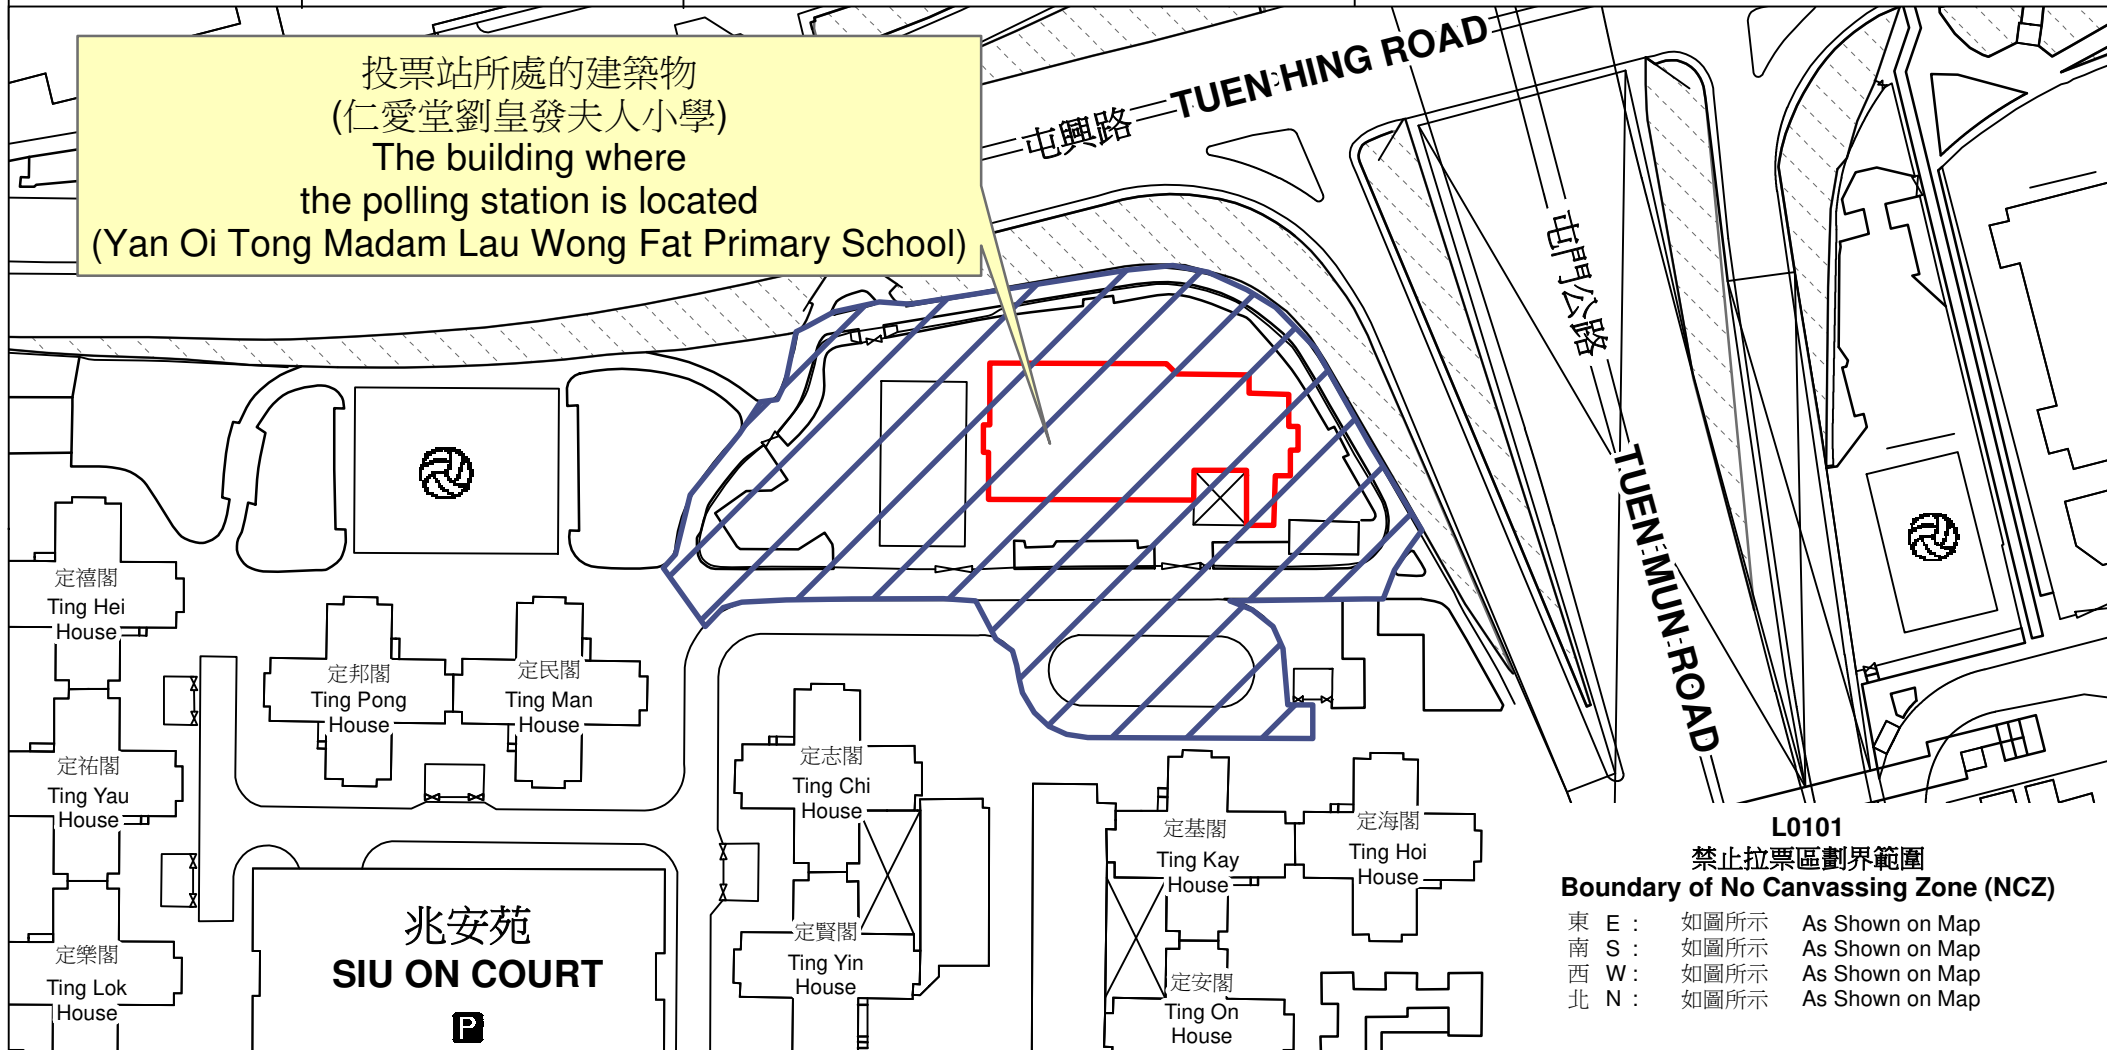

投票站位置圖和禁止拉票區 Polling Station - Location Plan & No Canvassing Zone

投票站編號 Polling Station Code	區議會名稱 Name of District Council	2023年區議會一般選舉區議會地方選區代號及名稱 Code & Name of District Council Geographical Constituency for 2023 District Council Ordinary Election	名稱及地址 Name & Address
L0101	屯門 TUEN MUN	L1 屯門東 TUEN MUN EAST	仁愛堂劉皇發夫人小學 新界屯門安定邨第六座校舍地下 Yan Oi Tong Madam Lau Wong Fat Primary School G/F, Estate School No. 6, On Ting Estate, Tuen Mun, New Territories

L0101
禁止拉票區劃界範圍
Boundary of No Canvassing Zone (NCZ)

東 E :	如圖所示	As Shown on Map
南 S :	如圖所示	As Shown on Map
西 W :	如圖所示	As Shown on Map
北 N :	如圖所示	As Shown on Map

 禁止拉票區
No Canvassing Zone