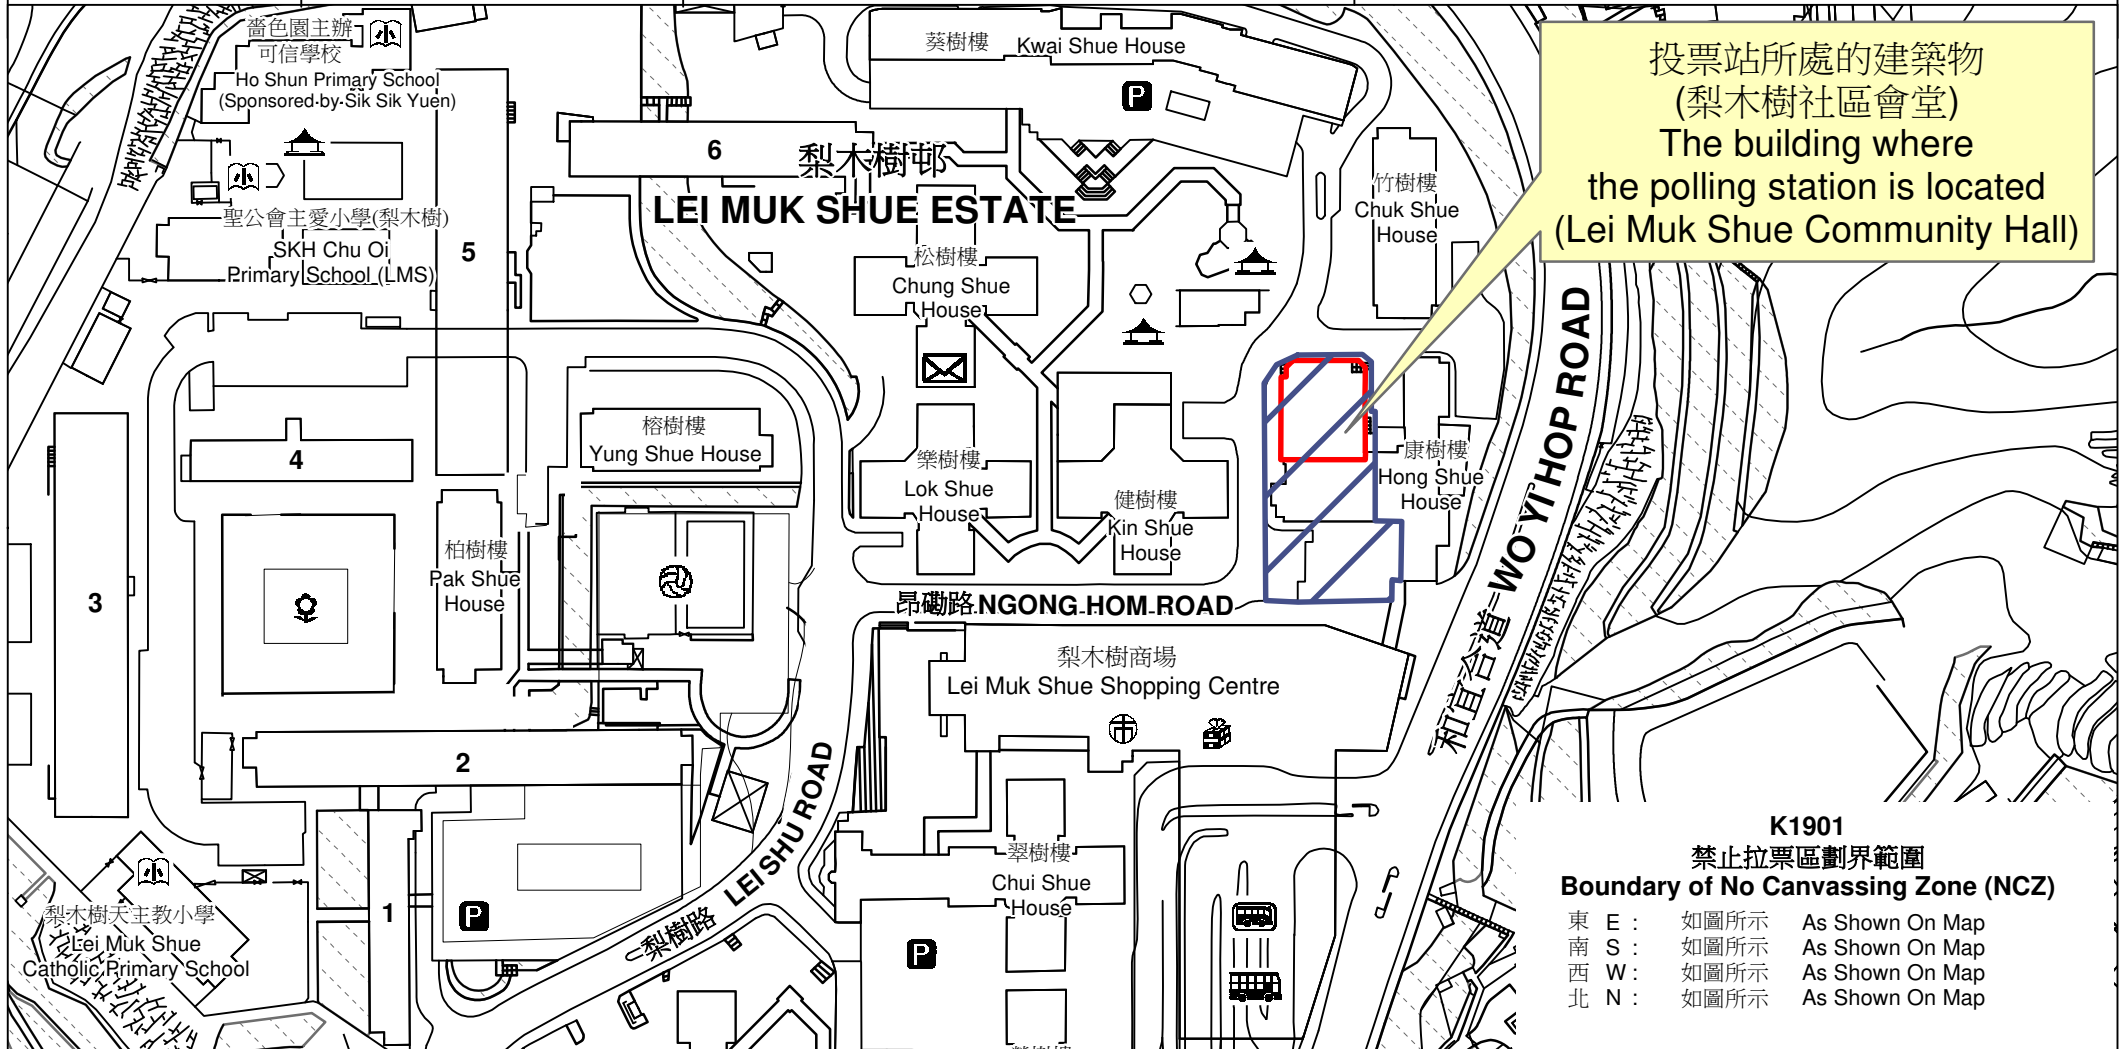

投票站位置圖和禁止拉票區 Polling Station - Location Plan & No Canvassing Zone

投票站編號 Polling Station Code	區議會名稱 Name of District Council	2023年區議會一般選舉區議會地方選區代號及名稱 Code & Name of District Council Geographical Constituency for 2023 District Council Ordinary Election	名稱及地址 Name & Address
K1901	荃灣 TSUEN WAN	K2 荃灣東南 TSUEN WAN SOUTHEAST	梨木樹社區會堂 新界荃灣梨木樹邨康樹樓地下 Lei Muk Shue Community Hall G/F, Hong Shue House, Lei Muk Shue Estate, Tsuen Wan, New Territories

 禁止拉票區
No Canvassing Zone