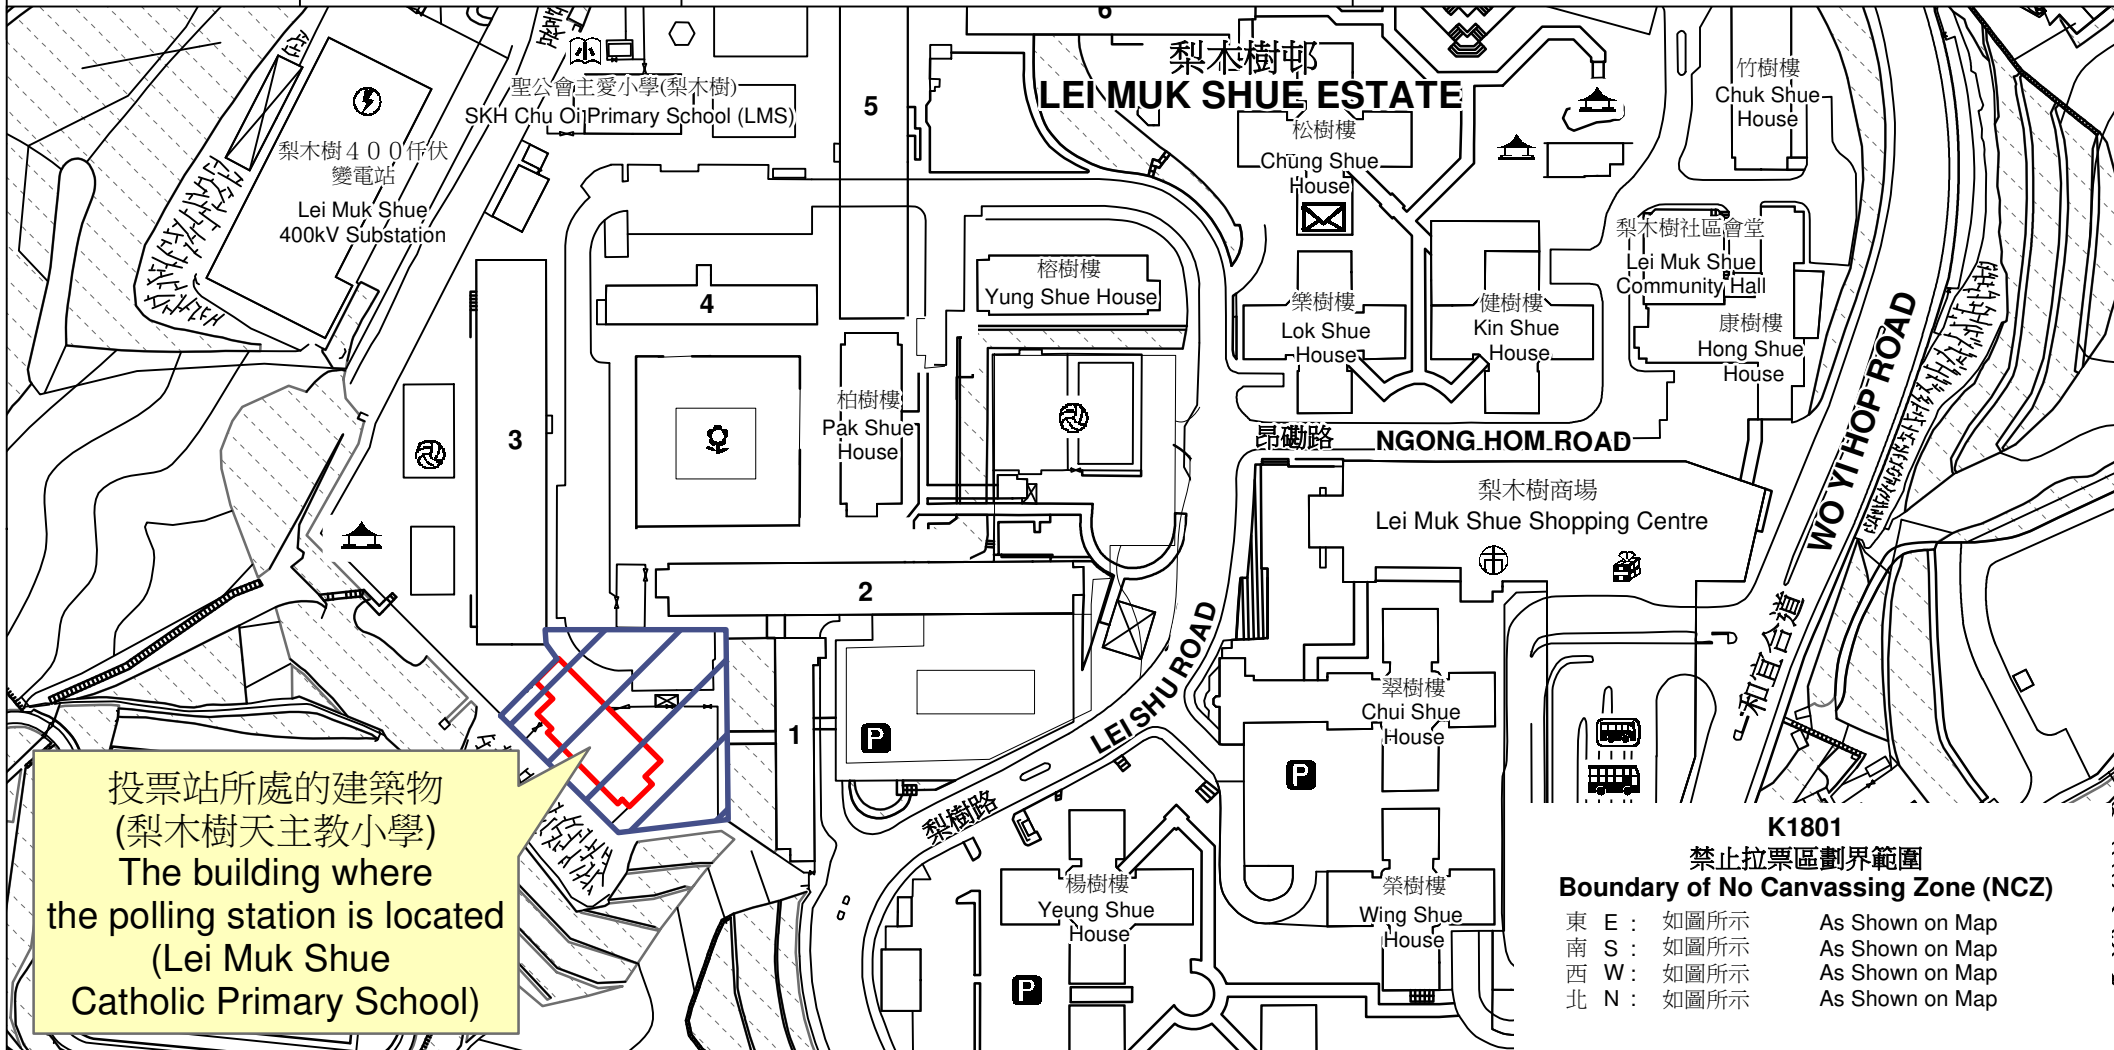

投票站位置圖和禁止拉票區 Polling Station - Location Plan & No Canvassing Zone

投票站編號 Polling Station Code	區議會名稱 Name of District Council	2023年區議會一般選舉區議會地方選區代號及名稱 Code & Name of District Council Geographical Constituency for 2023 District Council Ordinary Election	名稱及地址 Name & Address
K1801	荃灣 TSUEN WAN	K2 荃灣東南 TSUEN WAN SOUTHEAST	梨木樹天主教小學 新界荃灣梨木樹邨第二校舍地下 Lei Muk Shue Catholic Primary School G/F, Estate School No. 2, Lei Muk Shue Estate, Tsuen Wan, New Territories

投票站所處的建築物
(梨木樹天主教小學)
The building where
the polling station is located
(Lei Muk Shue
Catholic Primary School)

K1801
禁止拉票區劃界範圍
Boundary of No Canvassing Zone (NCZ)

東 E :	如圖所示	As Shown on Map
南 S :	如圖所示	As Shown on Map
西 W :	如圖所示	As Shown on Map
北 N :	如圖所示	As Shown on Map

 禁止拉票區
No Canvassing Zone