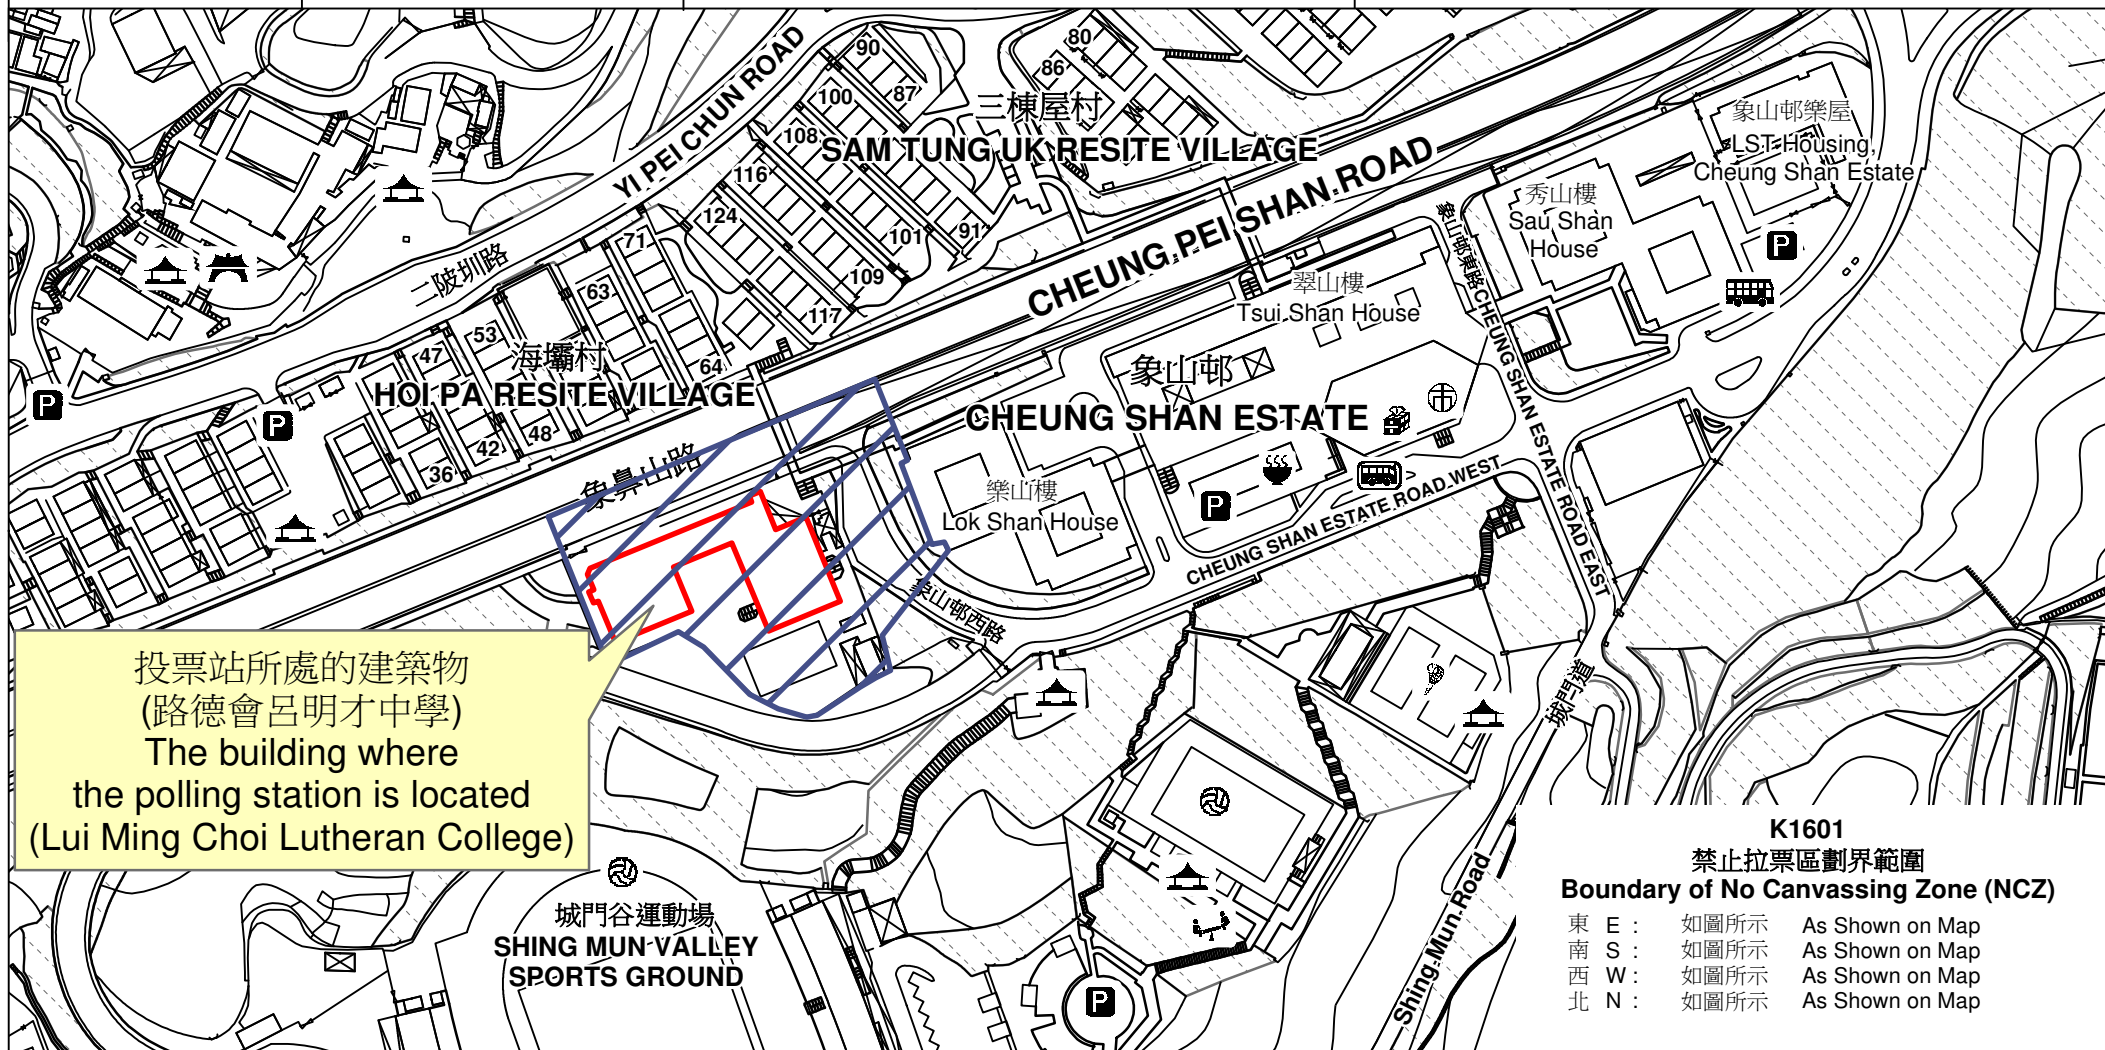

# 投票站位置圖和禁止拉票區 Polling Station - Location Plan & No Canvassing Zone

投票站編號 Polling Station Code	區議會名稱 Name of District Council	2023年區議會一般選舉區議會地方選區代號及名稱 Code & Name of District Council Geographical Constituency for 2023 District Council Ordinary Election	名稱及地址 Name & Address
<b>K1601</b>	<b>荃灣 TSUEN WAN</b>	<b>K2 荃灣東南 TSUEN WAN SOUTHEAST</b>	路德會呂明才中學 新界荃灣象山邨第一中學校舍地下 <b>Lui Ming Choi Lutheran College G/F, Estate Secondary School No. 1, Cheung Shan Estate, Tsuen Wan, New Territories</b>

投票站所處的建築物  
(路德會呂明才中學)  
The building where  
the polling station is located  
(Lui Ming Choi Lutheran College)

**K1601**  
**禁止拉票區劃界範圍**  
**Boundary of No Canvassing Zone (NCZ)**

東 E :	如圖所示	As Shown on Map
南 S :	如圖所示	As Shown on Map
西 W :	如圖所示	As Shown on Map
北 N :	如圖所示	As Shown on Map

 禁止拉票區  
No Canvassing Zone