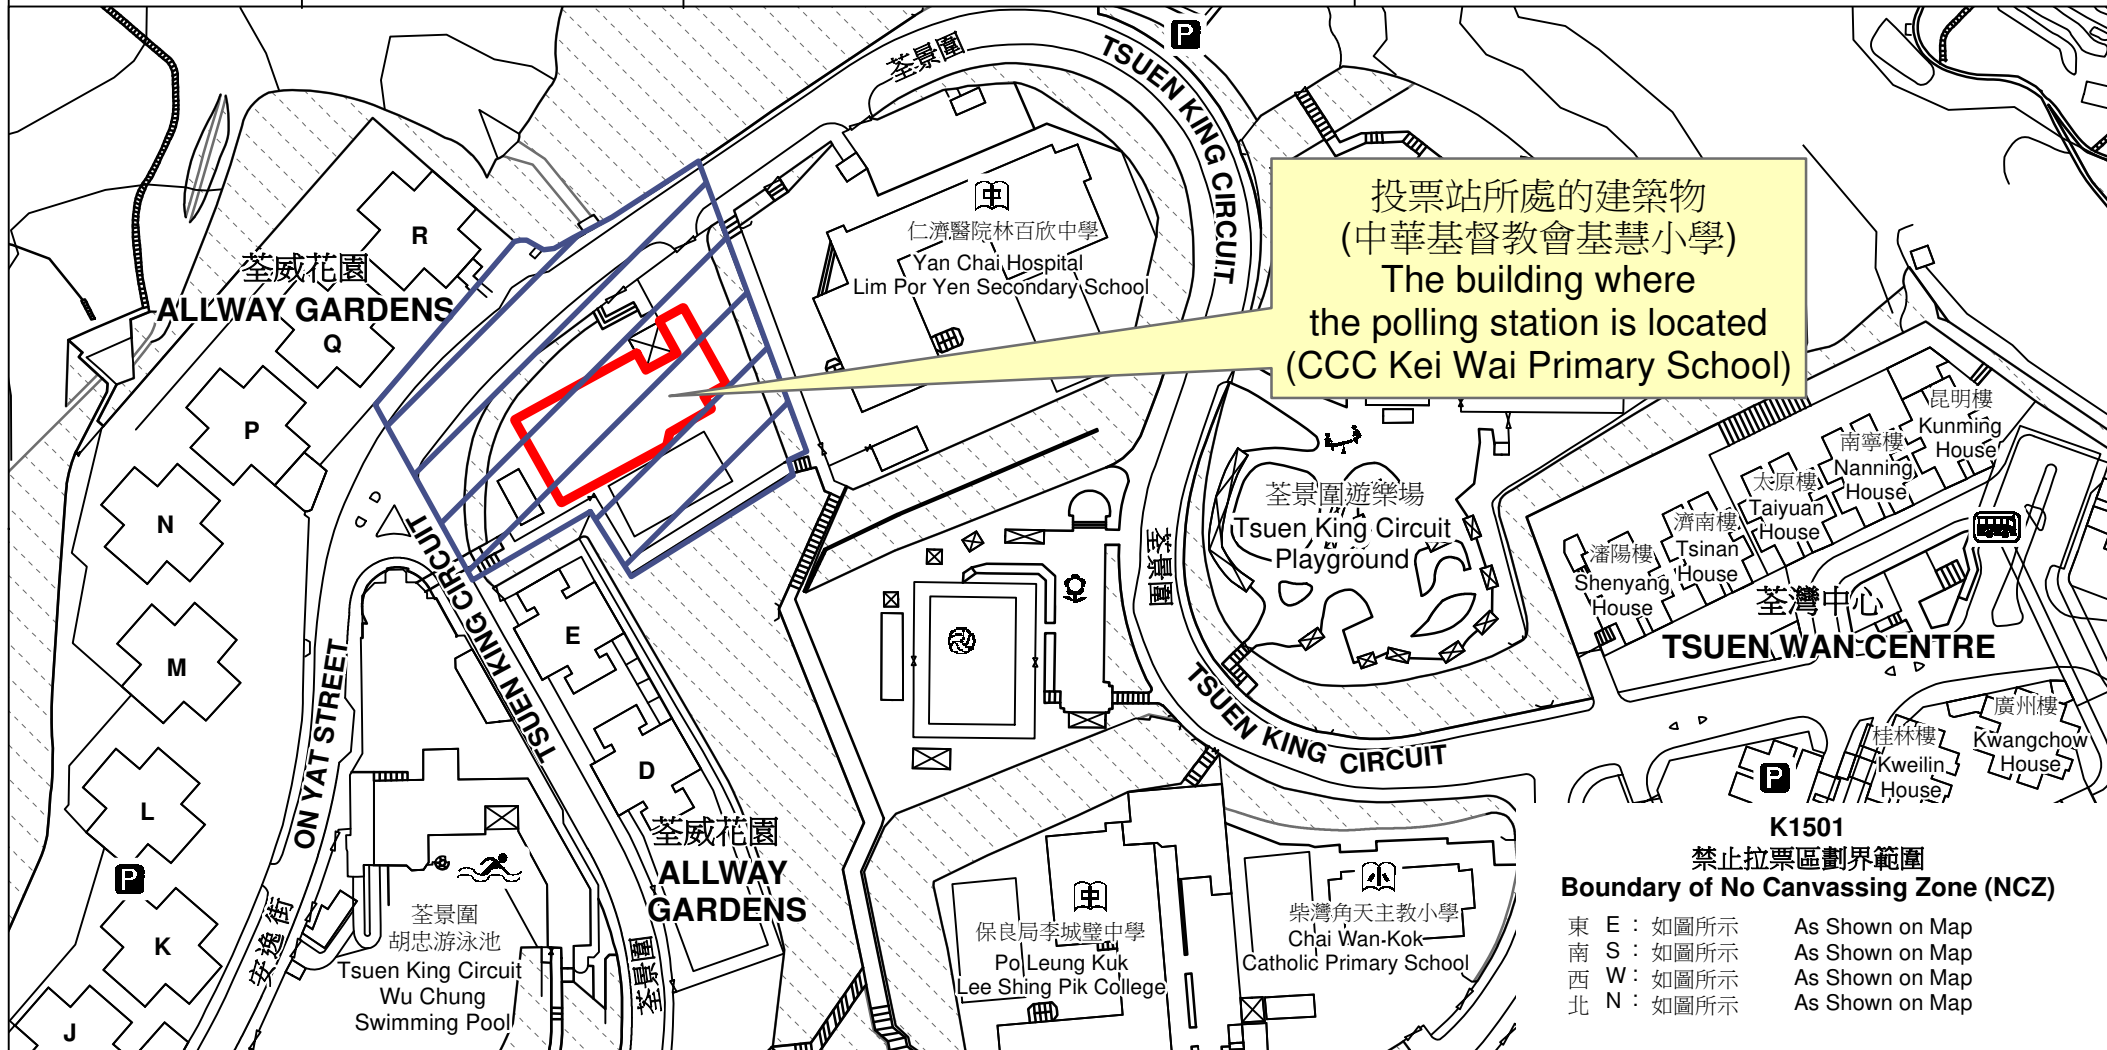

# 投票站位置圖和禁止拉票區 Polling Station - Location Plan & No Canvassing Zone

投票站編號 Polling Station Code	區議會名稱 Name of District Council	2023年區議會一般選舉區議會地方選區代號及名稱 Code & Name of District Council Geographical Constituency for 2023 District Council Ordinary Election	名稱及地址 Name & Address
<b>K1501</b>	<b>荃灣 TSUEN WAN</b>	<b>K1 荃灣西北 TSUEN WAN NORTHWEST</b>	中華基督教會基慧小學 新界荃灣荃景圍167-185號地下 <b>CCC Kei Wai Primary School</b> G/F, 167-185 Tsuen King Circuit, Tsuen Wan, New Territories

投票站所處的建築物  
(中華基督教會基慧小學)  
The building where  
the polling station is located  
(CCC Kei Wai Primary School)

**K1501**  
**禁止拉票區劃界範圍**  
**Boundary of No Canvassing Zone (NCZ)**

東 E	: 如圖所示	As Shown on Map
南 S	: 如圖所示	As Shown on Map
西 W	: 如圖所示	As Shown on Map
北 N	: 如圖所示	As Shown on Map

 禁止拉票區  
No Canvassing Zone