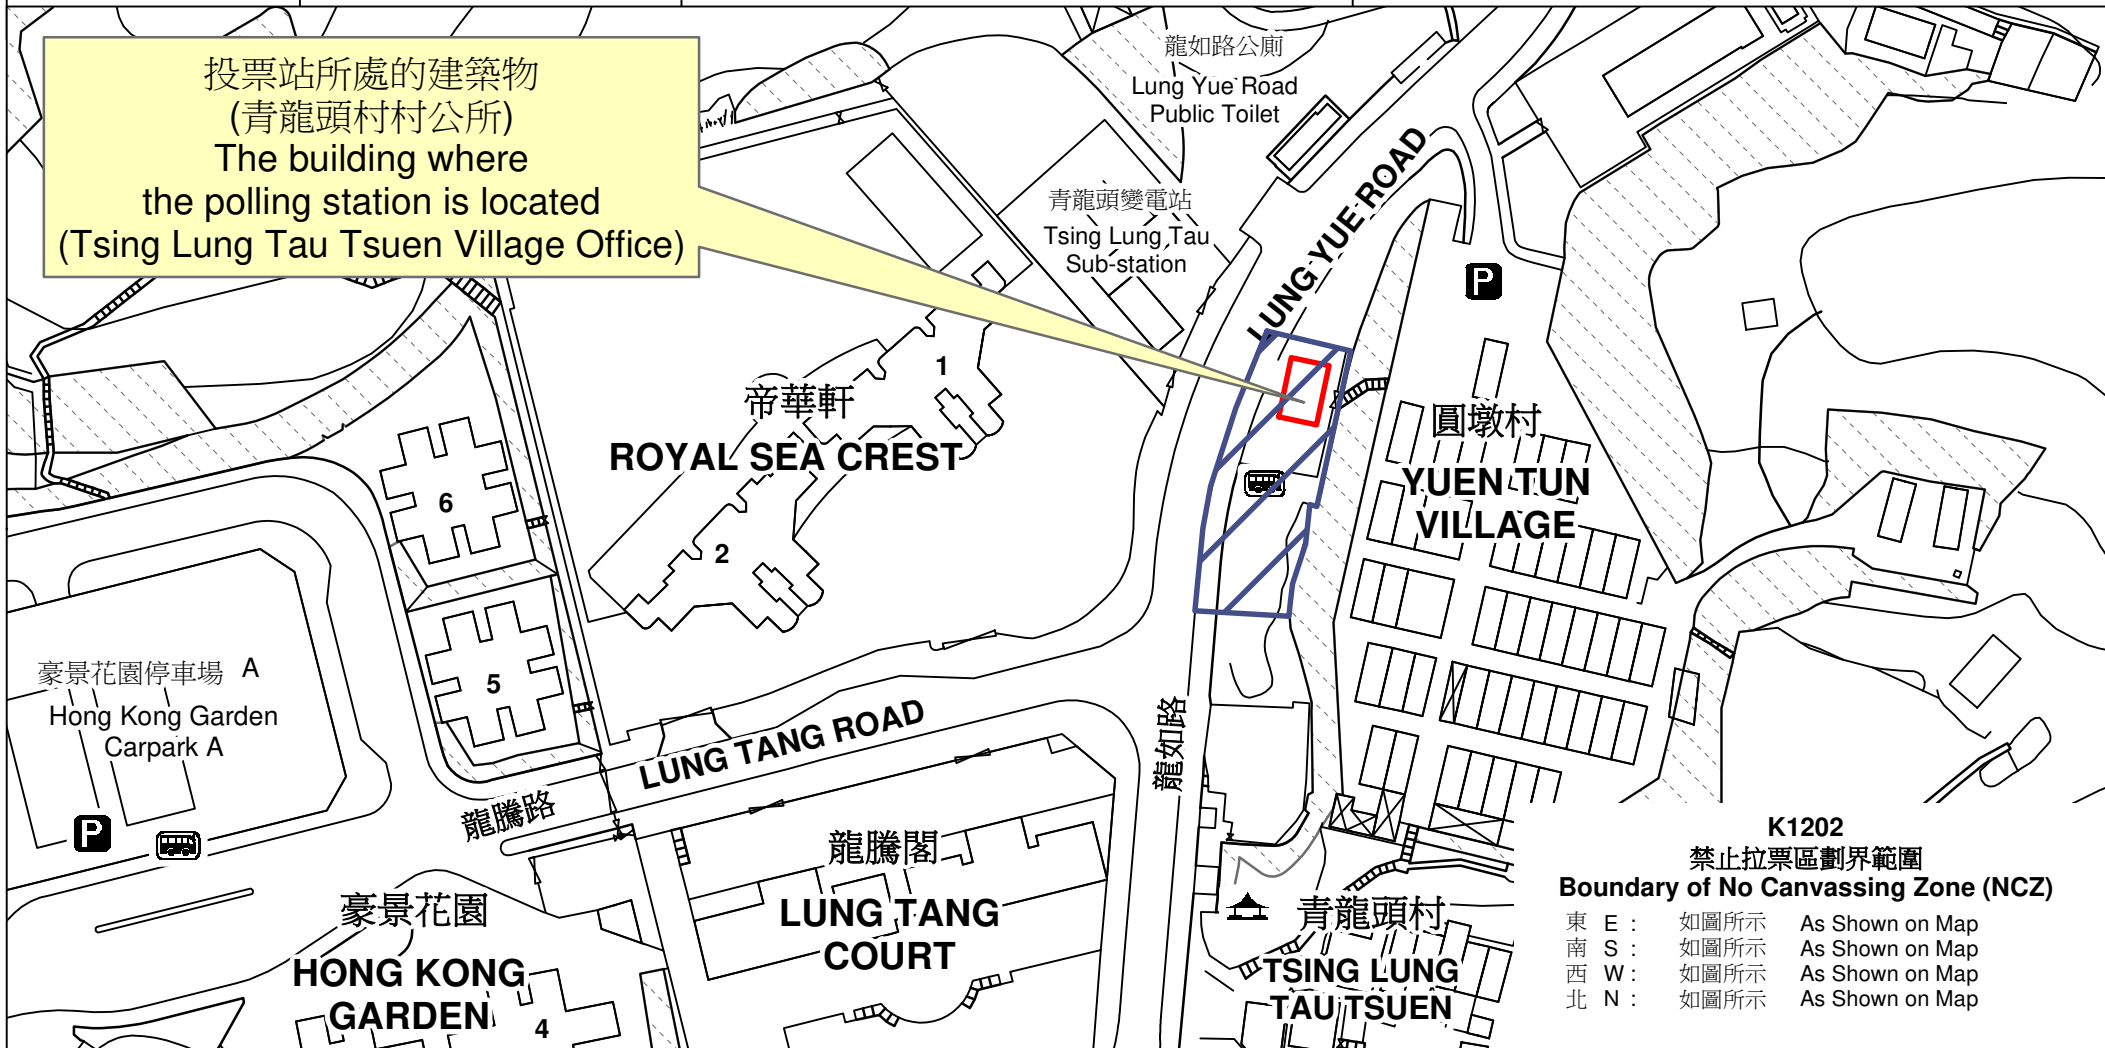

投票站位置圖和禁止拉票區 Polling Station - Location Plan & No Canvassing Zone

| 投票站編號 Polling Station Code | 區議會名稱 Name of District Council | 2023年區議會一般選舉區議會地方選區代號及名稱 Code & Name of District Council Geographical Constituency for 2023 District Council Ordinary Election | 名稱及地址 Name & Address |
|-------------------------------|-----------------------------------|---|---|
| K1202 | 荃灣 TSUEN WAN | K1 荃灣西北 TSUEN WAN NORTHWEST | 青龍頭村村公所 新界荃灣青龍頭龍如路387地段地下 Tsing Lung Tau Tsuen Village Office G/F, D.D.387 Lung Yue Road, Tsing Lung Tau, Tsuen Wan, New Territories |

K1202
禁止拉票區劃界範圍
Boundary of No Canvassing Zone (NCZ)

| | | |
|-------|------|-----------------|
| 東 E : | 如圖所示 | As Shown on Map |
| 南 S : | 如圖所示 | As Shown on Map |
| 西 W : | 如圖所示 | As Shown on Map |
| 北 N : | 如圖所示 | As Shown on Map |

 禁止拉票區
No Canvassing Zone