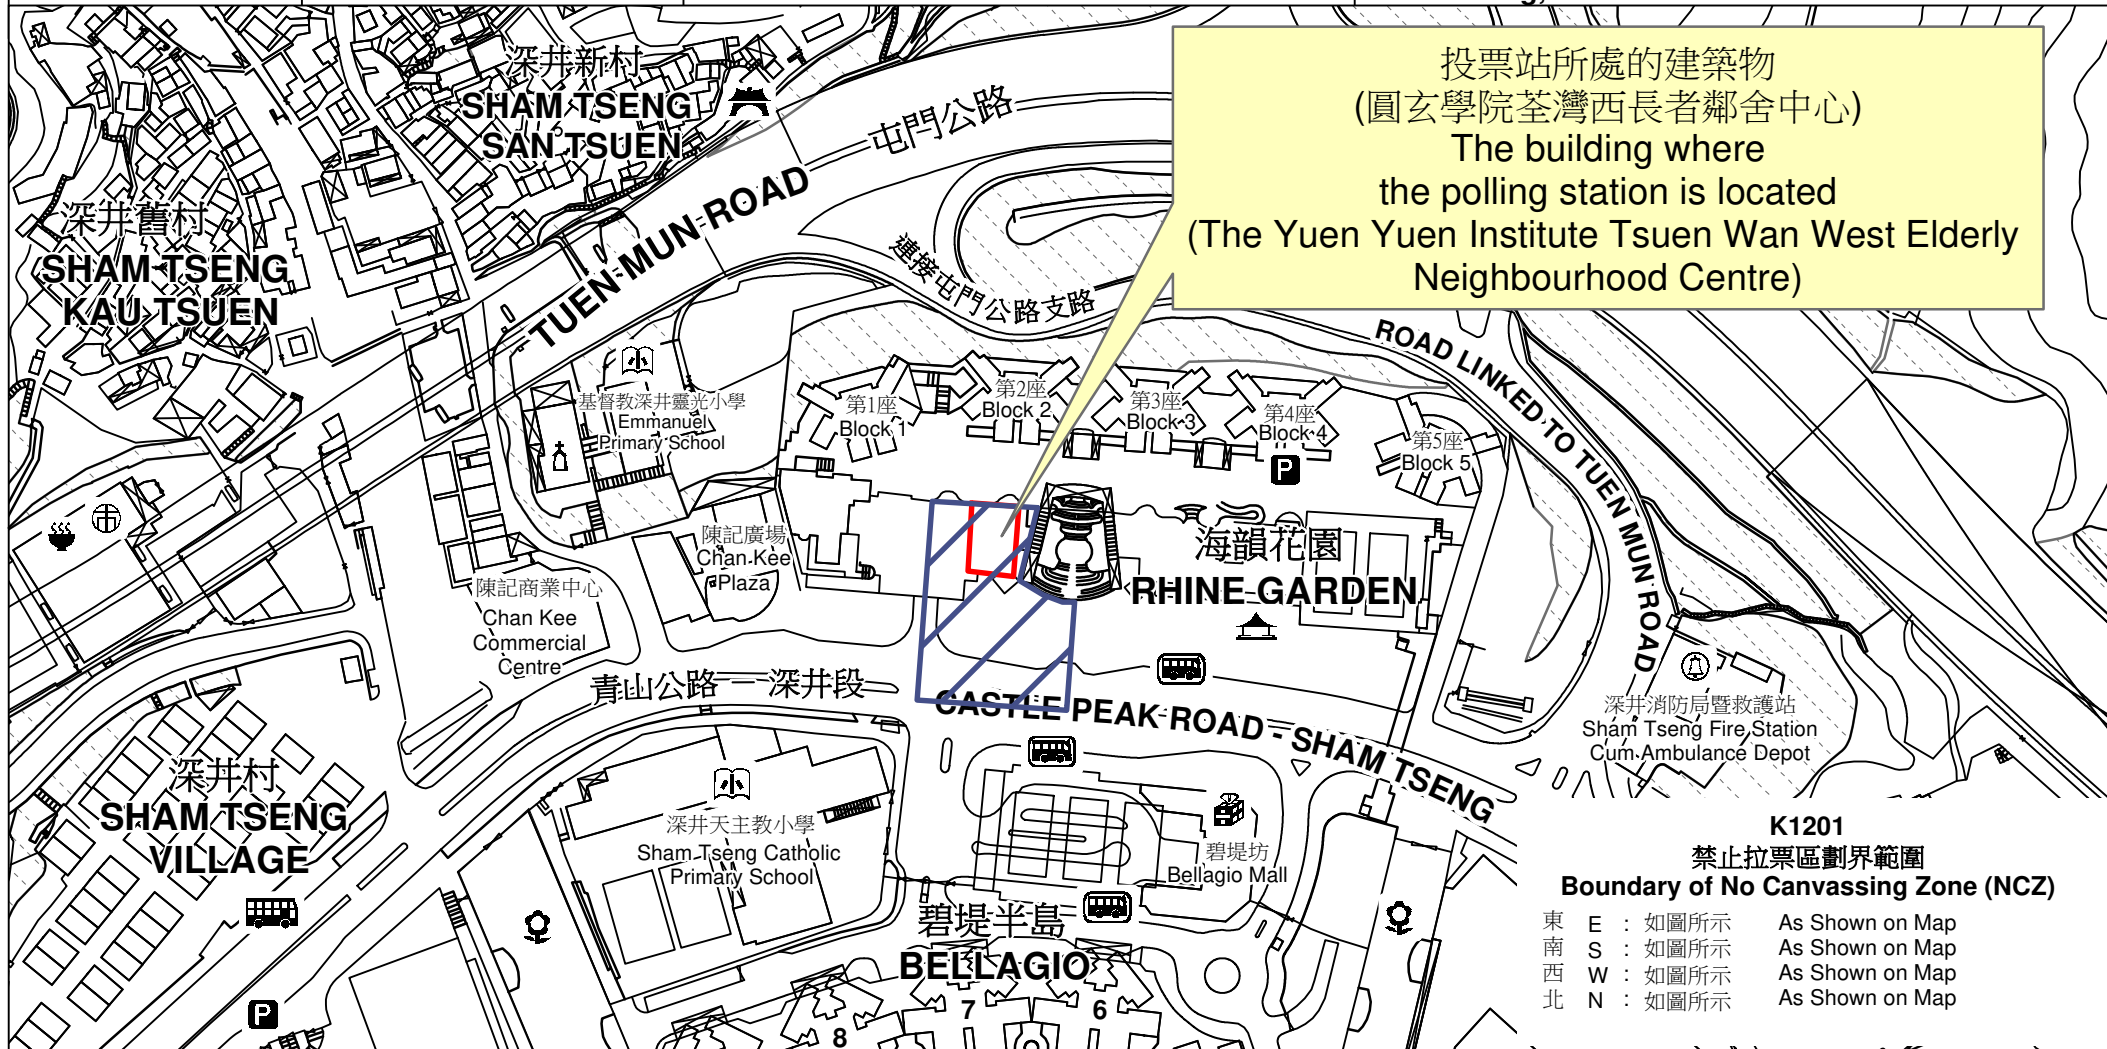

# 投票站位置圖和禁止拉票區 Polling Station - Location Plan & No Canvassing Zone

|   |  |   |  |
|---|--|---|--|
| <p>投票站編號<br/>Polling Station Code</p> <p><b>K1201</b></p> | <p>區議會名稱<br/>Name of District Council</p> <p><b>荃灣<br/>TSUEN WAN</b></p> | <p>2023年區議會一般選舉區議會地方選區代號及名稱<br/>Code &amp; Name of District Council Geographical Constituency for 2023 District Council Ordinary Election</p> <p><b>K1<br/>荃灣西北<br/>TSUEN WAN NORTHWEST</b></p> | <p>名稱及地址<br/>Name &amp; Address</p> <p>圓玄學院荃灣西長者鄰舍中心<br/>新界深井青山公路38號海韻花園商場地下H2號<br/><b>The Yuen Yuen Institute Tsuen Wan West Elderly Neighbourhood Centre</b><br/>Shop H2, G/F Rhine Garden, 38 Castle Peak Road, Sham Tseng, New Territories</p> |
|---|--|---|--|

禁止拉票區  
No Canvassing Zone