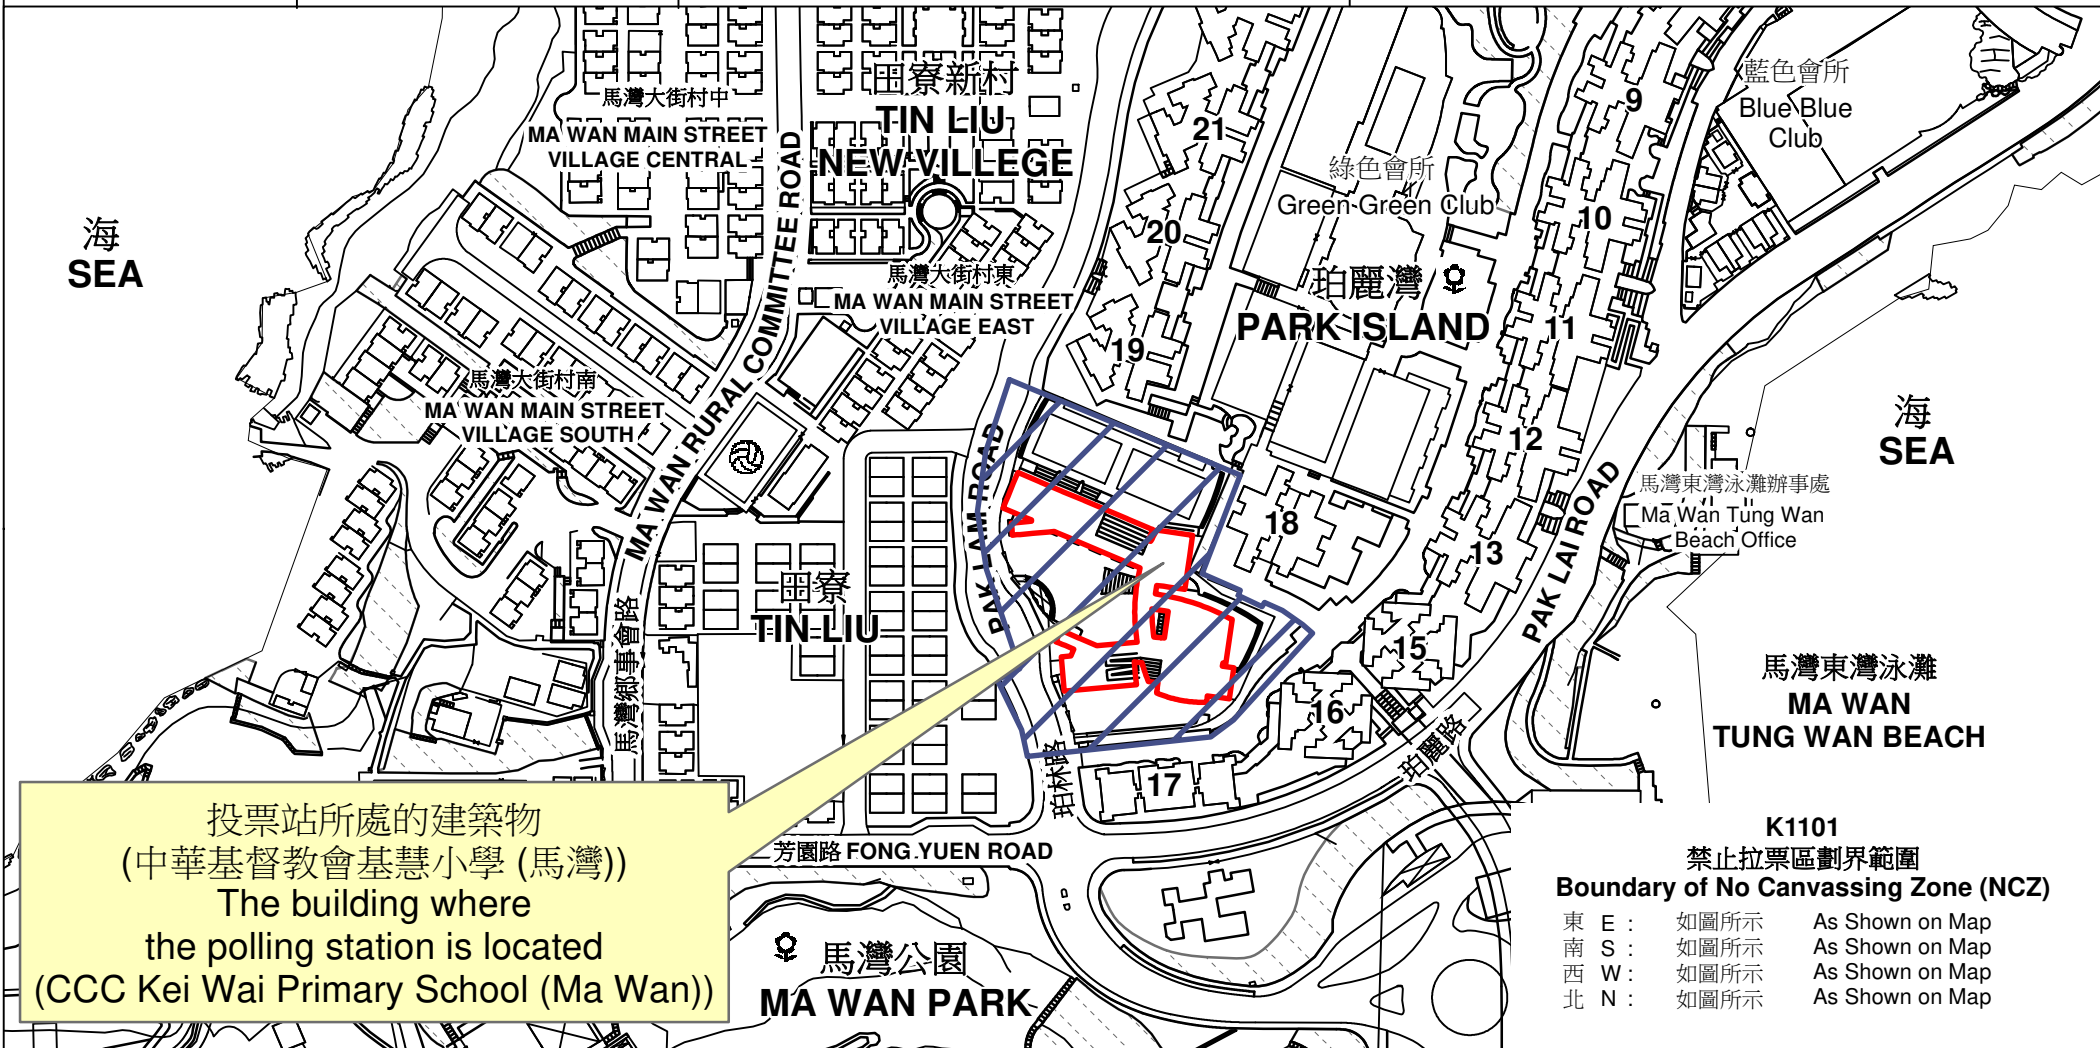

投票站位置圖和禁止拉票區 Polling Station - Location Plan & No Canvassing Zone

投票站編號 Polling Station Code K1101	區議會名稱 Name of District Council 荃灣 TSUEN WAN	2023年區議會一般選舉區議會地方選區代號及名稱 Code & Name of District Council Geographical Constituency for 2023 District Council Ordinary Election K1 荃灣西北 TSUEN WAN NORTHWEST	名稱及地址 Name & Address 中華基督教會基慧小學(馬灣) 新界荃灣馬灣珀麗灣珀林路12號地下 CCC Kei Wai Primary School (Ma Wan) G/F, 12 Pak Lam Road, Park Island, Ma Wan, Tsuen Wan, New Territories
---	--	--	--

投票站所處的建築物
(中華基督教會基慧小學(馬灣))
The building where
the polling station is located
(CCC Kei Wai Primary School (Ma Wan))

K1101
禁止拉票區劃界範圍
Boundary of No Canvassing Zone (NCZ)
東 E : 如圖所示 As Shown on Map
南 S : 如圖所示 As Shown on Map
西 W : 如圖所示 As Shown on Map
北 N : 如圖所示 As Shown on Map

 禁止拉票區
No Canvassing Zone