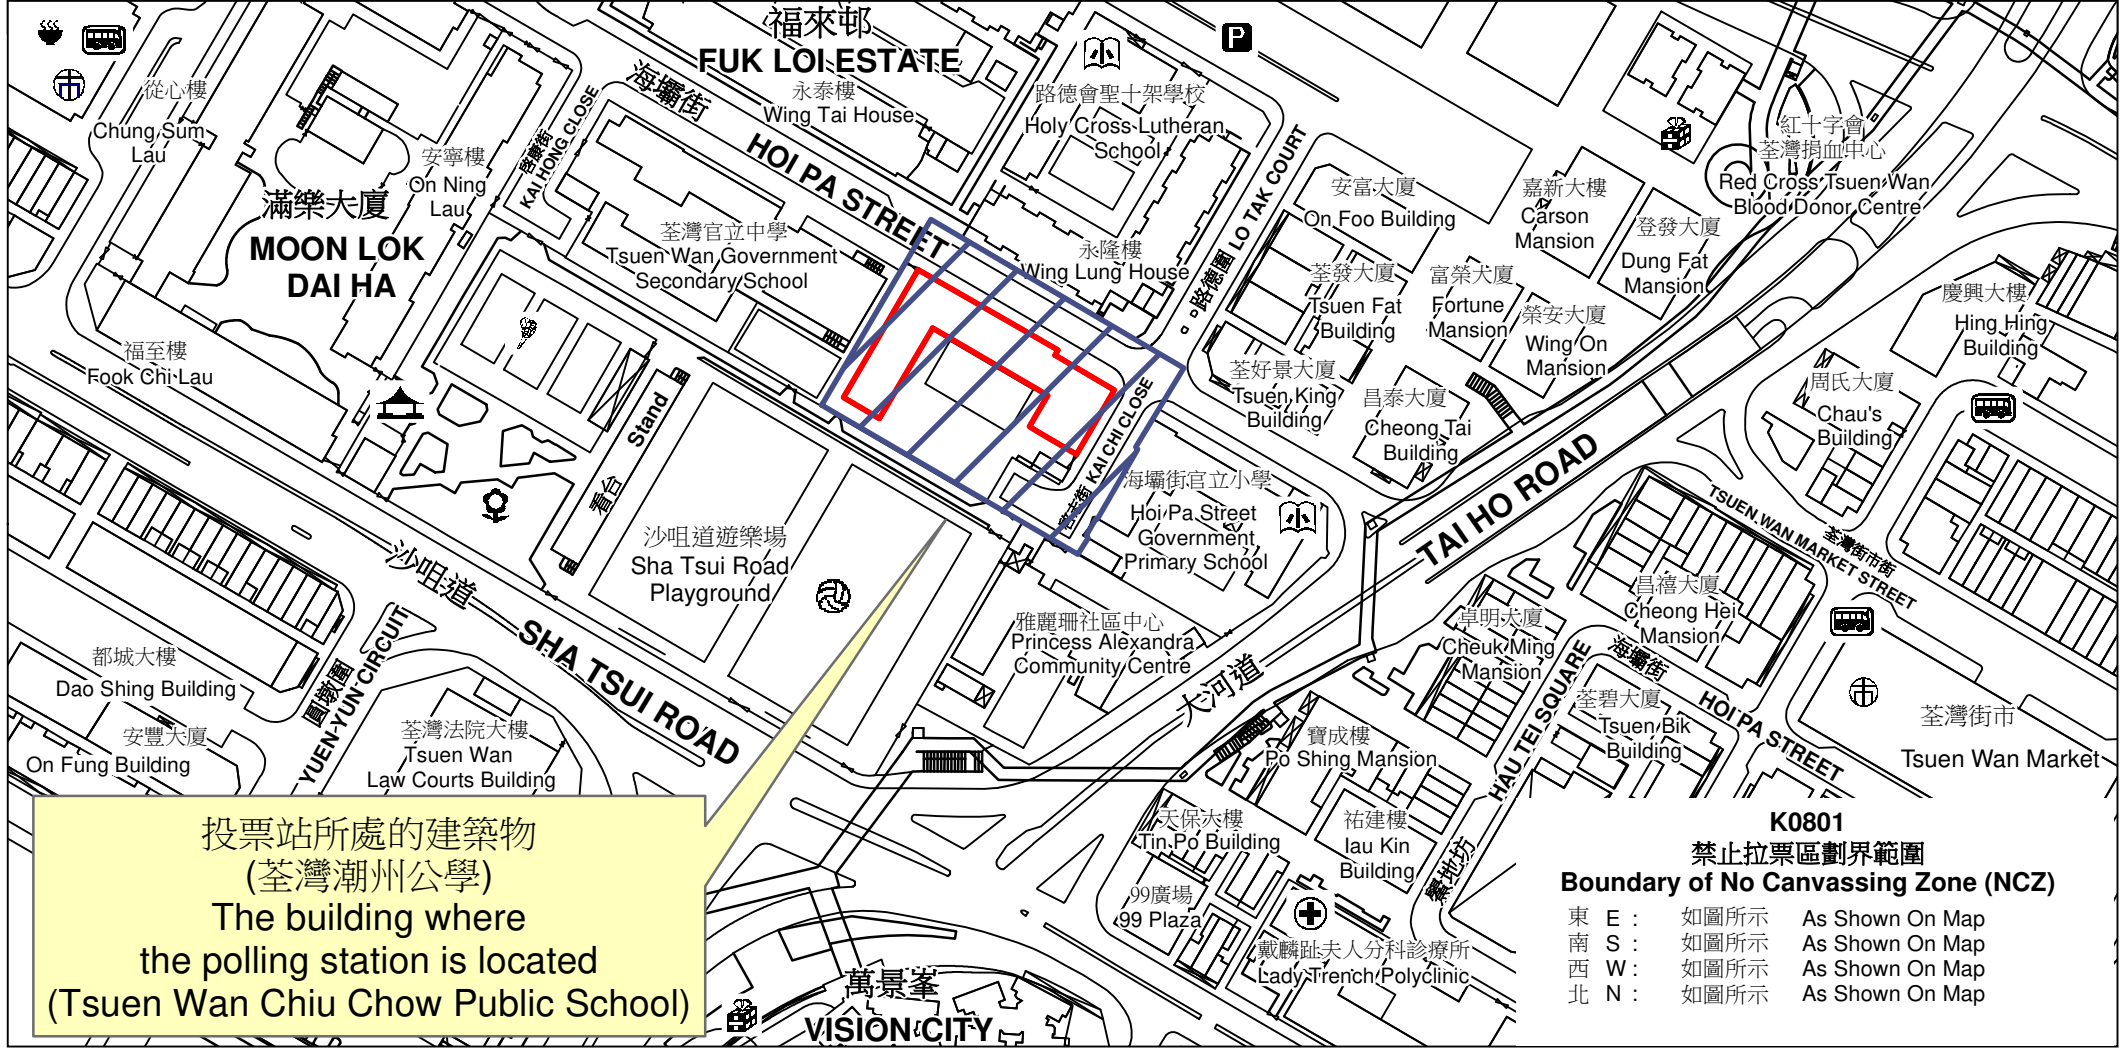

投票站位置圖和禁止拉票區 Polling Station - Location Plan & No Canvassing Zone

<p>投票站編號 Polling Station Code</p> <p>K0801</p>	<p>區議會名稱 Name of District Council</p> <p>荃灣 TSUEN WAN</p>	<p>2023年區議會一般選舉區議會地方選區代號及名稱 Code & Name of District Council Geographical Constituency for 2023 District Council Ordinary Election</p> <p>K1 荃灣西北 TSUEN WAN NORTHWEST</p>	<p>名稱及地址 Name & Address</p> <p>荃灣潮州公學 新界荃灣海壩街80號地下 Tsuen Wan Chiu Chow Public School G/F, 80 Hoi Pa Street, Tsuen Wan, New Territories</p>
---	--	---	---

投票站所處的建築物
(荃灣潮州公學)
The building where
the polling station is located
(Tsuen Wan Chiu Chow Public School)

K0801
禁止拉票區劃界範圍
Boundary of No Canvassing Zone (NCZ)

東 E :	如圖所示	As Shown On Map
南 S :	如圖所示	As Shown On Map
西 W :	如圖所示	As Shown On Map
北 N :	如圖所示	As Shown On Map

 禁止拉票區
No Canvassing Zone